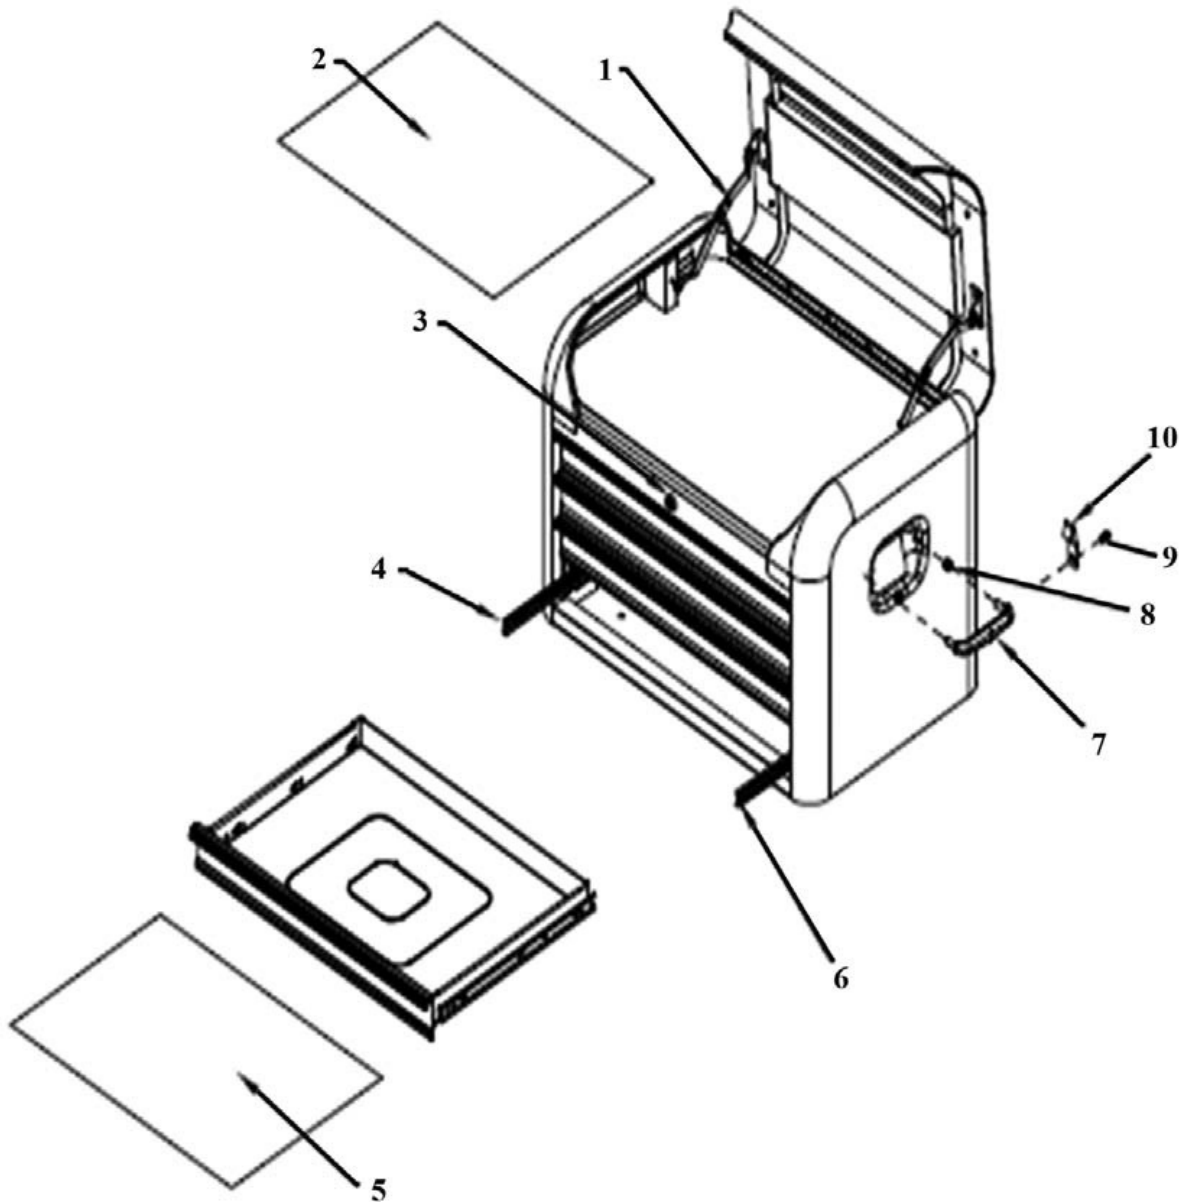

Parts Information:
Topchest 4 Drawer Retro Style - Blue with White Stripes
Model No: AP28104BWS

Item	Part No.	Description
1	AP28104.01	STRUT
2	AP28104.02	LINER
3	AP28204.10	LOCK & KEY
4	AP28204.03	BEARING SLIDE (R)
5	AP28204.08	DRAWER LINER(565X395MM)
6	AP28204.09	BEARING SLIDE (L)

Item	Part No.	Description
7	AP41104BWS.01	CHEST HANDLE
8	SN8.S	STEEL NUT M8 ZINC DIN934 (SINGLE)
9	SS612.S	HEX HEAD SET SCREW M6x12mm SINGLE
10	AP28104.10	CONNECTOR
--	AP28104BWS.11	BADGE (RETRO STYLE) (NOT SHOWN)