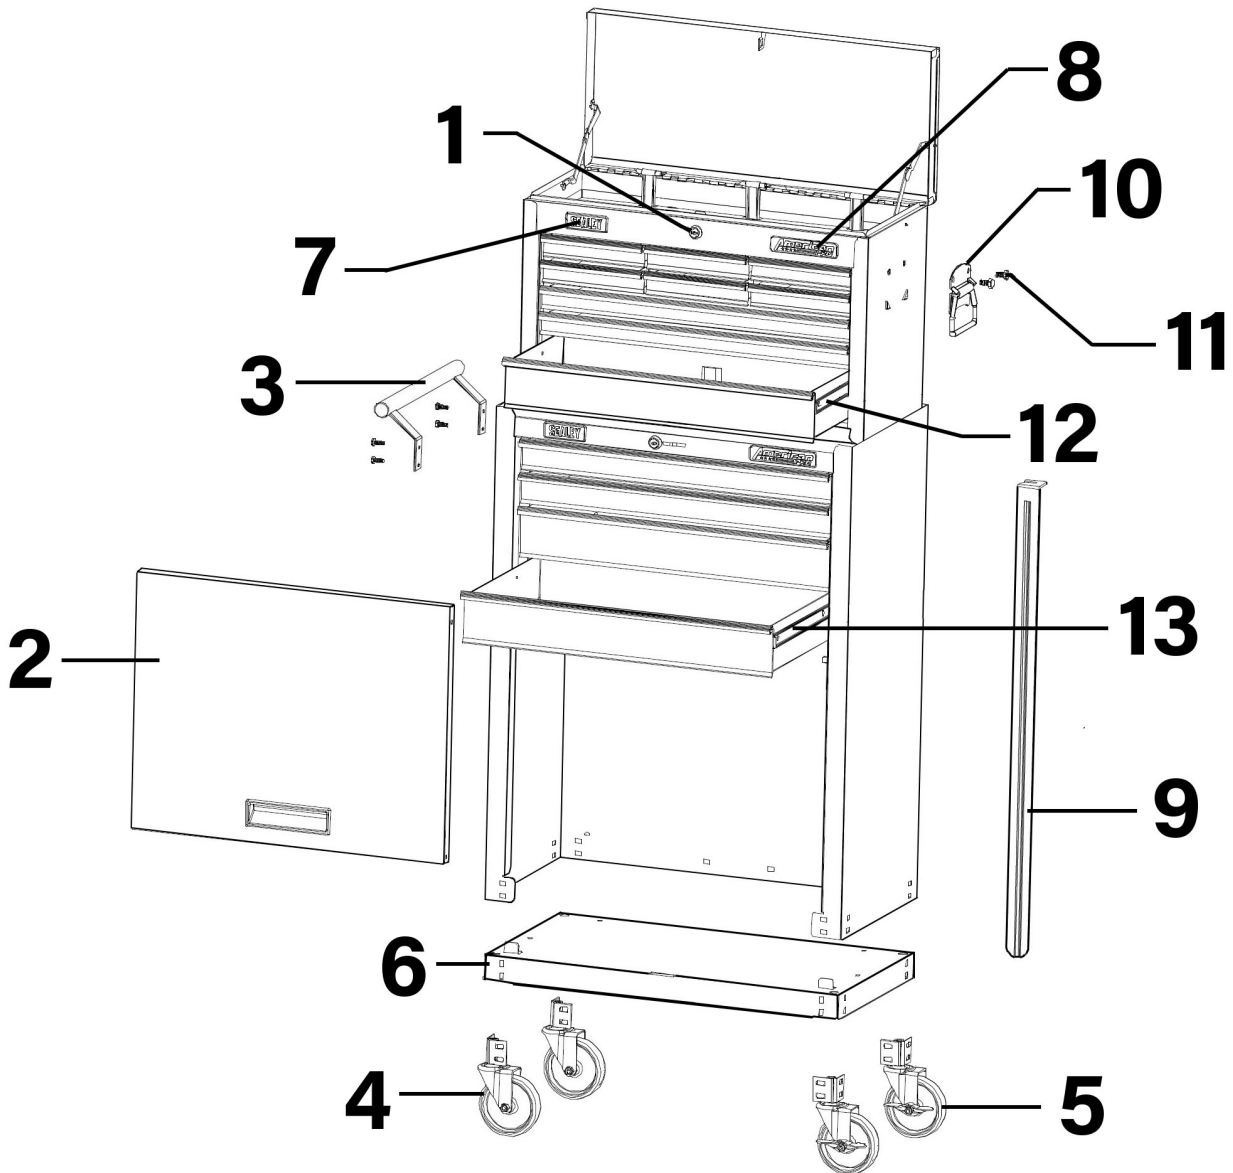

Parts Information:
Topchest & Rollcab Combination 13
Drawer with Ball Bearing Slides - Red/Grey
Model No: AP22513BB.V3

Item	Part No.	Description
1	AP-AC04002500	Lock & Key (YT-498)
2	AP-DB10011829	Door
3	AP-ML08511000	Tube Handle
4	AP-AD03019500	Swivel Castor Ø100mm
5	AP-AD03019400	Swivel Castor Ø100mm (with Brake)
6	AP-DB10011701	Bottom Panel
7	AP-BADGE2	Sealey Badge (New) 70x25

Item	Part No.	Description
8	AP-BADGE3	American Pro Badge (New) 115.4x25
9	AP-DB10012501	Lock Bar
10	AP-MB08002700	Chest Handle
11	SS820.S	Hex Head Set Screw M8 X 20 Zinc
12	AP-AJ02004900	Ball Bearing Slide (2027-230 L=230mm)
13	AP-AJ02009700	Ball Bearing Slide (2027-305 L=305mm)