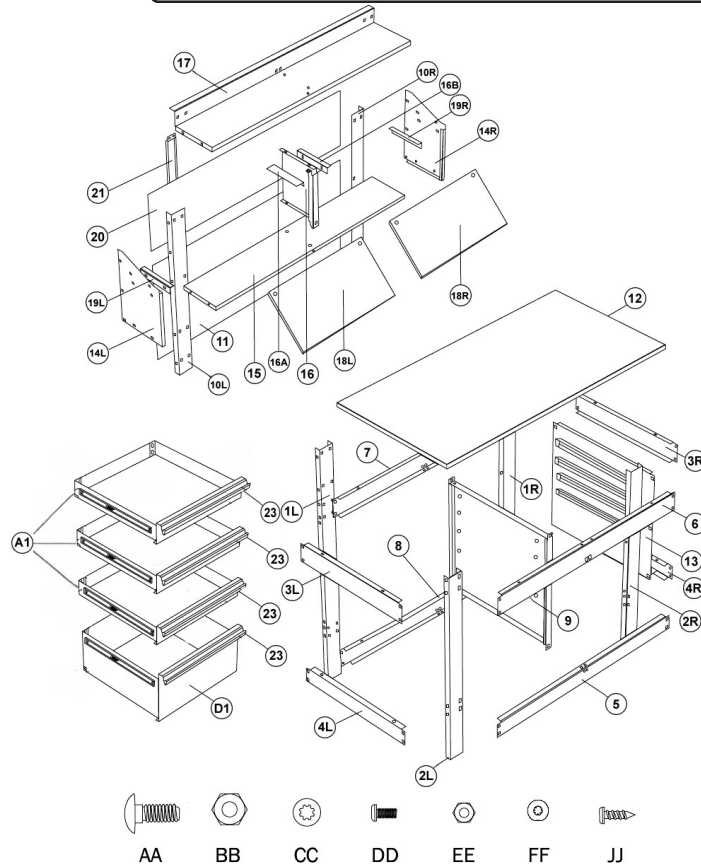

Parts Information:
**Heavy-Duty Steel Workbench with 4
 Drawers & 2 Top Cabinets**
Model No: AP1205

Item	Part No.	Description
01L	AP1205.01L	SUPPORT BACK LEG(LEFT)
01R	AP1205.01R	SUPPORT BACK LEG(RIGHT)
02L	AP1205.02L	SUPPORT FRONT LEG(LEFT)
02R	AP1205.02R	SUPPORT FRONT LEG(RIGHT)
03L	AP1205.03L	SHORT CROSS BRACING(LEFT)
03R	AP1205.03R	SHORT CROSS BRACING(RIGHT)
04L	AP1205.04L	SHORT CROSS BRACING(LEFT)
04R	AP1205.04R	SHORT CROSS BRACING(RIGHT)
5	AP1205.05	LONG CROSS BRACING(FRONT-DOWN)
6	AP1205.06	LONG CROSS BRACING(FRONT-UP)
7	AP1205.07	LONG CROSS BRACING(BACK-UP)
8	AP1205.08	LONG CROSS BRACING(BACK-DOWN)
9	AP1205.09	CENTRE WALL WITH DRAWER RAILS
10L	AP1205.10L	LEFT EXTENSION POST
10R	AP1205.10R	RIGHT EXTENSION POST
11	AP1205.11	PEGBOARD
12	AP1205.12	WORKTOP
13	AP1205.13	DRAWER SIDE
14L	AP1205.14L	SHELF BRACING(LEFT)
14R	AP1205.14R	SHELF BRACING(RIGHT)
15	AP1205.15	SHELF BOTTOM 1200X195X33

Item	Part No.	Description
16	AP1205.16	MIDDLE DIVIDER OF SHELF
16A	AP1205.16A	MIDDLE SHELF DIVIDER RAIL(LEFT)
16B	AP1205.16B	MIDDLE SHELF DIVIDER RAIL(RIGHT)
17	AP1205.17	UPPER SHELF 1200X200X90X20
18L	AP1205.18L	TOP LEFT DOOR
18R	AP1205.18R	TOP RIGHT DOOR
19L	AP1205.19L	RAIL OF TOP LEFT DOOR
19R	AP1205.19R	RAIL OF TOP RIGHT DOOR
20	AP1205.20	BACK BOARD OF SHELF 1200X195X7
21	AP1205.21	PEGBOARD SUPPORT BAR
23	AP1205.23	ALU HANDLE COVER OF DRAWER
A1	AP1205.A1	DRAWER, COMPLETE (430x455x80)
AA	AP1205.AA	M6X14MM BOLT
BB	SN6.S	STEEL NUT M6 ZINC DIN934 (SINGLE)
CC	AP1205.CC	M6 WASHER
D1	AP1205.D1	DRAWER, COMPLETE (430x455x218mm)
DD	AP1205.DD	M5X8MM BOLT
EE	SN5.S	STEEL NUT M5 ZINC DIN934 (SINGLE)
FF	AP1205.FF	M5 WASHER
--	AP1205.FK	FIXING KIT, COMPLETE (NOT SHOWN)
JJ	AP1205.JJ	SCREW