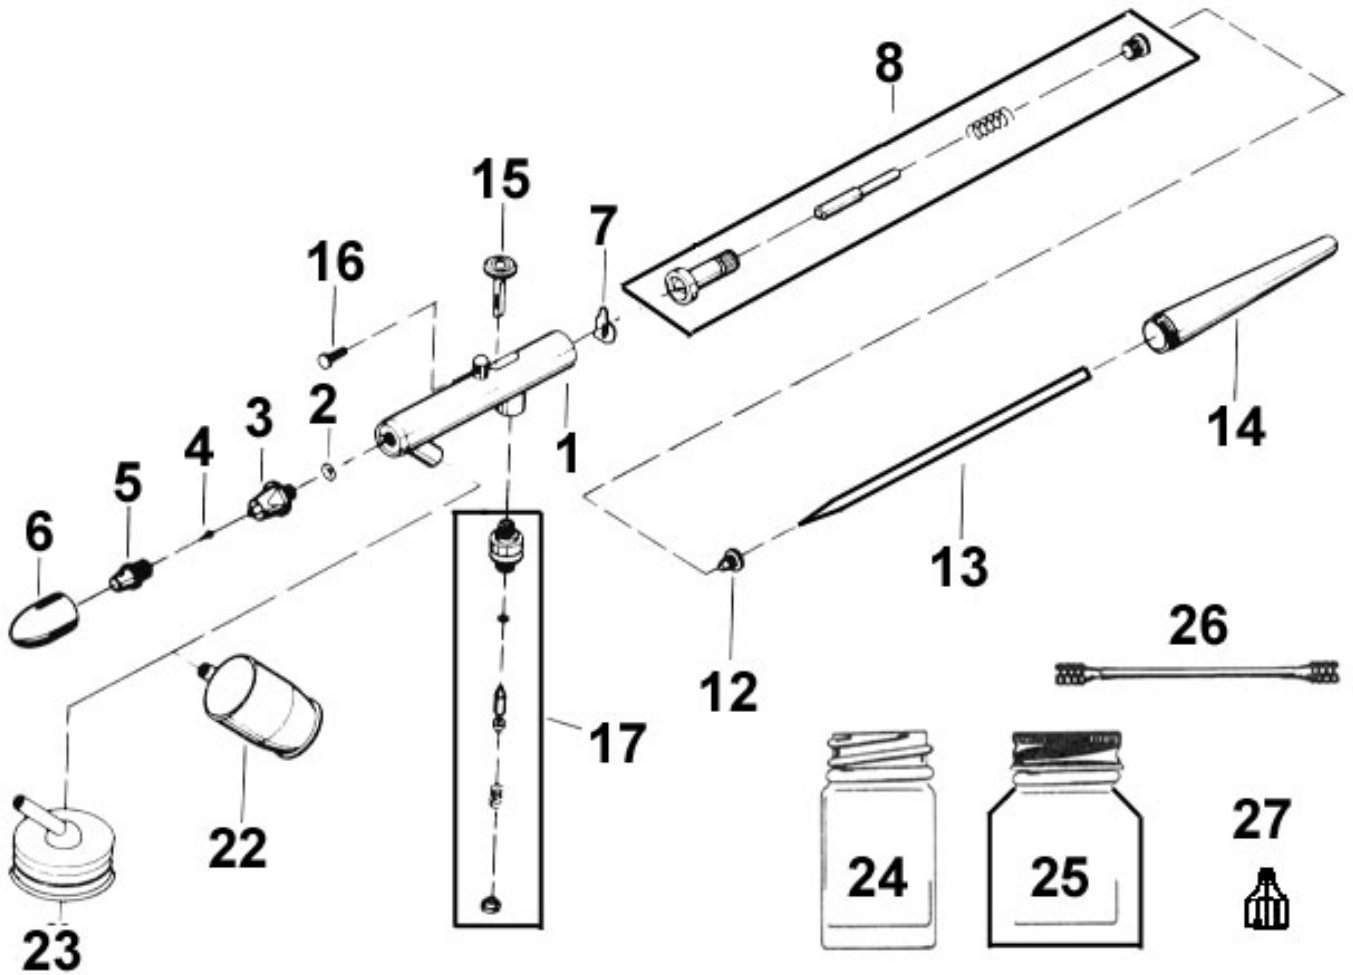

Parts Information:
Air Brush Utility Kit including AB932 Air Brush
Model No: AB932/K

Item	Part No.	Description
1	AB932/01	FRAME
2	AB930/21	O-RING
3	AB932/03	NOZZLE ASS'Y
4	AB932/04	FLUID TIP
5	AB932/05	FIXING NUT
6	AB932/06	FIXING CAP
7	AB932/07	SPACER
8	AB932/08-11	NEEDLE GUIDE ASS'Y
12	AB932/12	SCREW, NEEDLE FIXING
13	AB932/13	FLUID NEEDLE
14	AB932/14	TAIL COVER

Item	Part No.	Description
15	AB932/15	TRIGGER
16	AB932/16	SCREW, MICRO-ADJUST
17	AB932/17-21	VALVE ASSY
22	AB932/22	CUP, PAINT
23	AB932/23	JAR COVER WITH NOZZLE
24	AB930/16	JAR (22cc) W/O LID
25	AB930/17	JAR WITH COVER, (60cc)
26	AB930/19	AIR HOSE, 5ft. WITH COUPLING
27	AB931.V2-07	AIR HOSE ADAPTOR
--	AB932/S	SPANNER (NOT SHOWN)