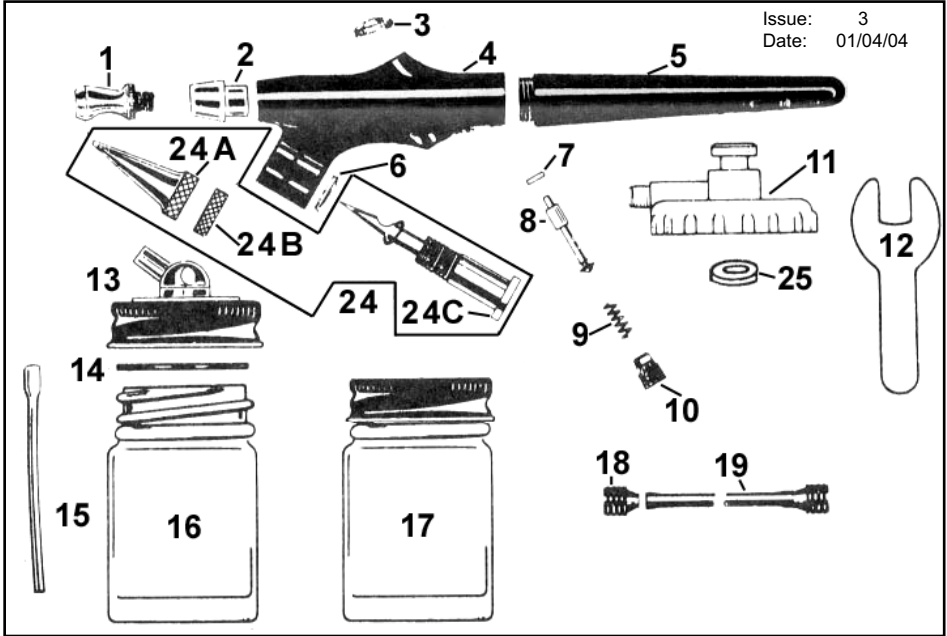

# Professional TOOLS

PARTS DIAGRAM AND LIST FOR:  
**AIR BRUSH KIT**  
Models: **AB930 & AB9301**

Issue: 3  
Date: 01/04/04

Item	Part No	Description	Item	Part No	Description
1	AB930/01	Air tip, fine	12	AB930/12	Wrench
2	AB930/02	Air tip bushing	13	AB930/13	Jar adaptor with lid
3	AB930/03	Plunger head	14	AB930/14	Jar cover gasket
4	AB930/04	Air tip seal	15	AB930/15	Syphon tube
5	AB930/05	Handle	16	AB930/16	Paint jar 22cc
6	AB930/06	Spacer	17	AB930/17	Paint jar with lid, 22cc
7	AB930/07	O-Ring	18	AB930/18	Coupling nut
8	AB930/08	Plunger	19	AB930/19	Air hose, 5ft
9	AB930/09	Plunger spring	24	AB930/24	Fluid needle assembly
10	AB930/10	Air hose fitting	25	AB930/25	Inlet
11	AB930/11	Regulator valve/cap			