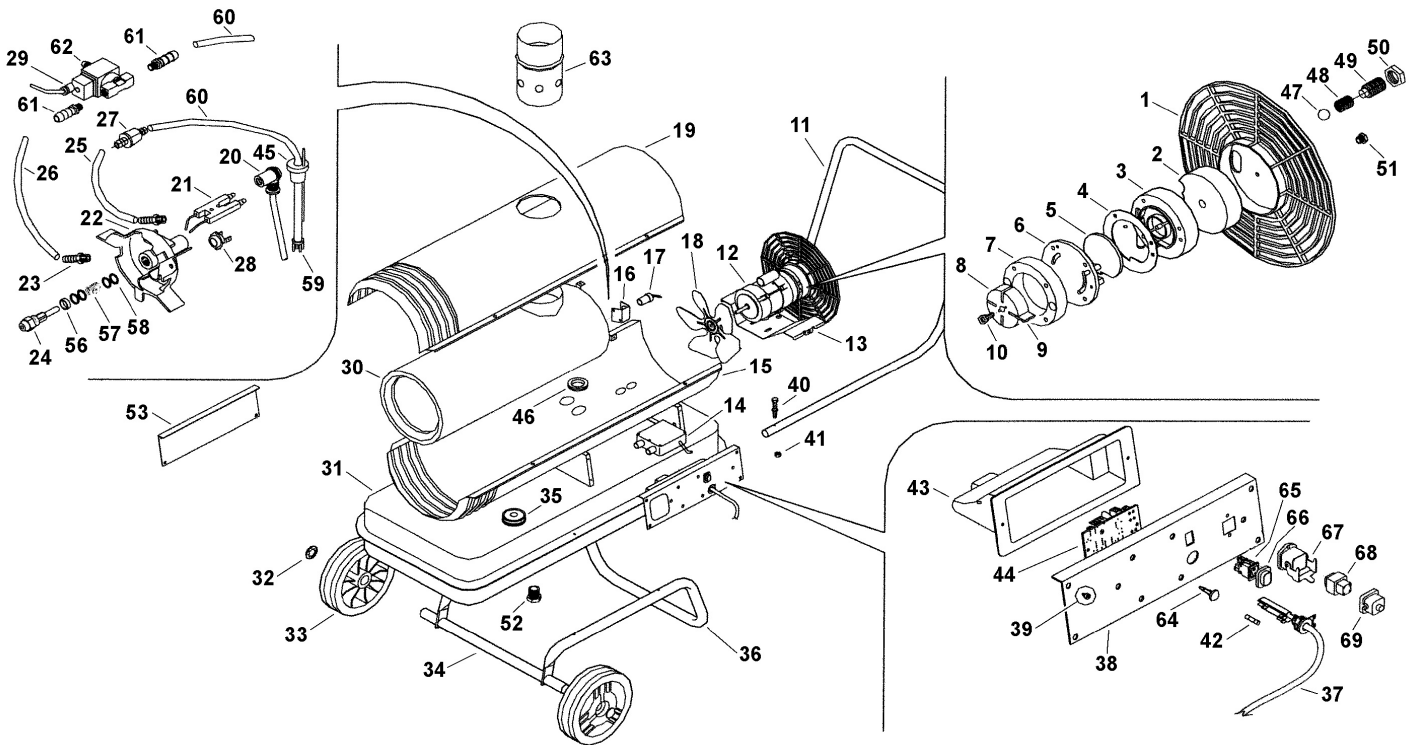

NOTE: It is our policy to continually improve products and as such we reserve the right to alter data, specifications and component parts without prior notice.

IMPORTANT: No liability is accepted for incorrect use of product.

WARRANTY: Guarantee is 12 months from purchase date, proof of which will be required for any claim.

Sealey Group, Kempson Way, Suffolk Business Park, Bury St Edmunds, Suffolk. IP32 7AR

01284 757500

01284 703534

sales@sealey.co.uk

www.sealey.co.uk