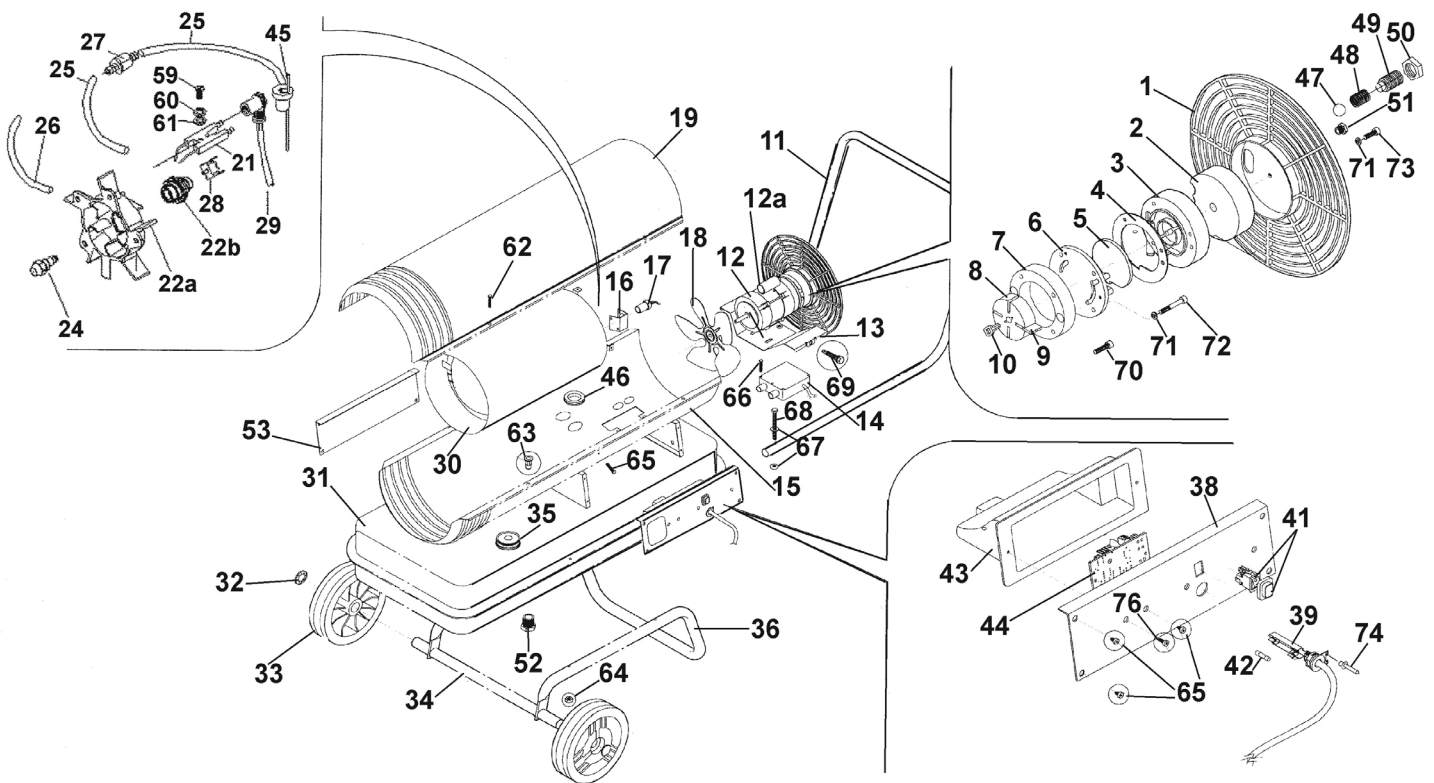

Parts Information:
Space Warmer® Paraffin/Diesel Heater
80,000Btu/hr with Wheels
Model No: AB80.V4

NOTE: It is our policy to continually improve products and as such we reserve the right to alter data, specifications and component parts without prior notice.

Item	Part No.	Description
35	SL20620034	Tank Cap (d.55mm)
36	SL20610214	Frame
38	SL020N20	Left Side Panel
39	SL20310010	Cable Clamp
41	SL20320005	Switch On/Off Dual-Pol Kid10/1
42	SL20350006	Fuse 3.15a 250v 32mm
43	SL1001007736	Electrical Panel Cover
44	SL20470013	Flame Control Unit Gry 15/20/28/4
45	SL20020019	Suction Gasket (25mm Diameter)
46	SL1002002100	Rubber Ring
47	SB-5.6	Steel Ball 5.6mm
48	SL20230234	Spring
49	SL20230230	Adjusting Screw m8 x 1
50	SL20230124	5/16 unF Half Nuts
51	SL20120039	Cap
52	SL20120040	Drain Cap
53	SL20621792	Right Side Panel
59	SL1016006000	Screw
60	SL20230143	Washer
61	SL20230143	Washer
62	SL1016005211	Screw
63	SL1019001600	Rivet Nut
64	SN5.S	Steel Nut M5 Zinc Din934 (Single)
65	SL20230012	RD Head S/T Screw m3.8 x 6
66	SL1016005711	Screw
67	SL20230142	Washer
68	SL20230000	Screw
69	SL1016004500	Screw
70	SCB520.S	Socket Head Cap Screw m5x20
71	SWM5.SB	Spring Washer M5 Black (Single)
72	SCB535.S	Socket Head Cap Screw m5x35
73	SCB516.S	Socket Cap Bolt Zinc m5x16
74	SL1019002800	Rivet
76	SL1016001700	Screw