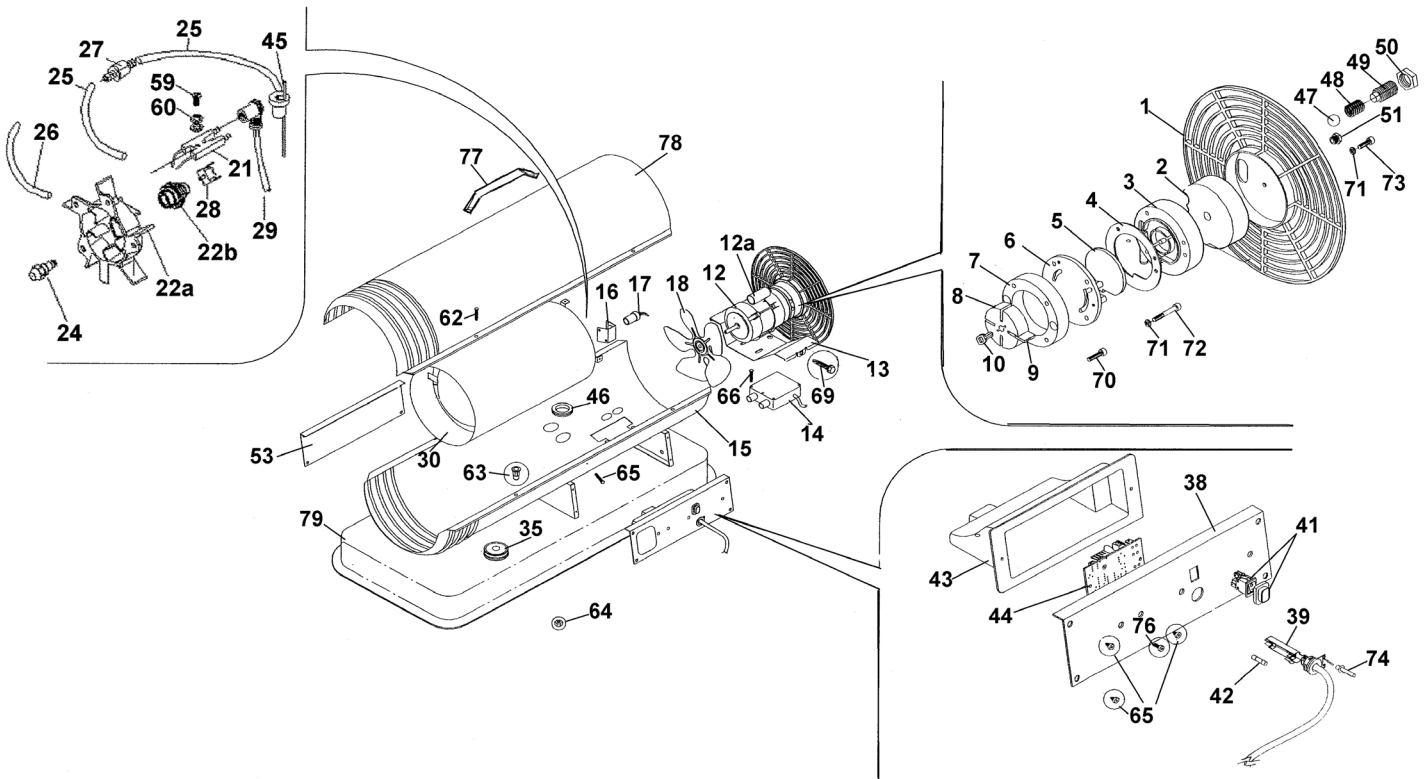

Parts Information:  
Space Warmer® Paraffin/Diesel Heater  
80,000Btu/hr without Wheels  
Model No: AB801.V4

**NOTE:** It is our policy to continually improve products and as such we reserve the right to alter data, specifications and component parts without prior notice.

Item	Part No.	Description
39	SL20310010	Cable Clamp
41	SL20320005	Switch On/Off Dual-Pol Kid10/1
42	SL20350006	Fuse 3.15a 250v 32mm
43	SL1001007736	Electrical Panel Cover
44	SL20470013	Flame Control Unit Gry 15/20/28/4
45	SL20020019	Suction Gasket (25mm Diameter)
46	SL1002002100	Rubber Ring
47	SB-5.6	Steel Ball 5.6mm
48	SL20230234	Spring
49	SL20230230	Adjusting Screw m8 x 1
50	SL20230124	5/16 unf Half Nuts
51	SL20120039	Cap
53	SL20621792	Right Side Panel
59	SL1016006000	Screw
60	SL20230143	Washer
62	SL1016005211	Screw
63	SL1019001600	Rivet Nut
64	SL20230124	5/16 unf Half Nuts
65	SL20230012	RD Head S/T Screw m3.8 x 6
66	SL1016005711	Screw
69	SL1016004500	Screw
70	SCB520.S	Socket Head Cap Screw m5x20
71	SWM5.SB	Spring Washer M5 Black (Single)
72	SCB535.S	Socket Head Cap Screw m5x35
73	SCB516.S	Socket Cap Bolt Zinc m5x16
74	SL1019002800	Rivet
76	SL1016001700	Screw
77	SL1001002700	Handle
78	SL020MNG911	Upper Body
79	SL020MN820	Tank