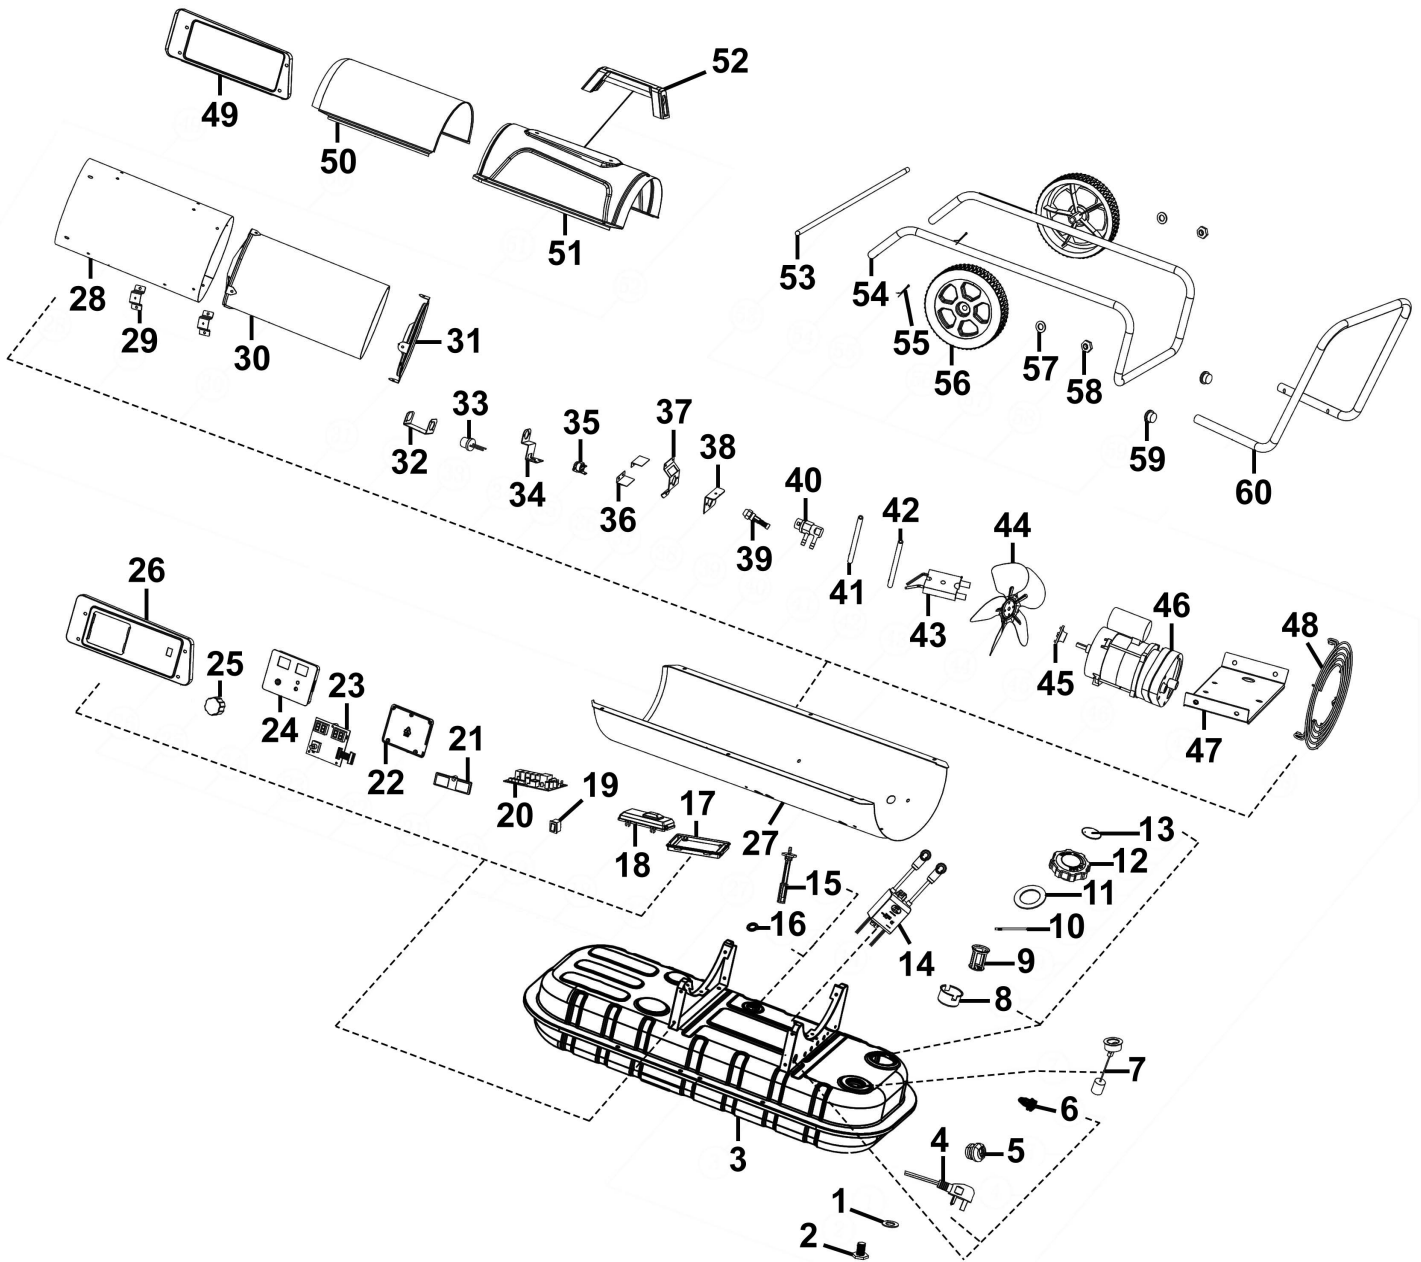

Parts Information:
**Dual Voltage Space Warmer® Kerosene/
 Diesel Heater with Wheels 50,000Btu/hr
 Model No: AB500DV**

Item	Part No.	Description	Qty
1	AB500DV-01	Oil Drain Seal Ring	1
2	AB500DV-02	Oil Drain Screw M12x20	1
3	AB500DV-03	Fuel Tank	1
4	AB500DV-04	Power Cord	1

Item	Part No.	Description	Qty
5	AB500DV-05	Cable Grip	1
6	AB500DV-06	Support	1
7	AB500DV-07	Oil Leveler	1
8	AB500DV-08	Oil Inlet Filter Holder	1

NOTE: It is our policy to continually improve products and as such we reserve the right to alter data, specifications and component parts without prior notice. There may be alternative versions of this product, please contact us should you require this information.

Item	Part No.	Description	Qty
35	AB500DV-35	Reset Thermostat 10A/250V	1
36	AB500DV-36	Air Inlet Blade	2
37	AB500DV-37	Nozzle Adaptor Bracket Ass'y	1
38	AB500DV-38	Ignition Needle Holder	1
39	AB500DV-39	Nozzle Assembly	1
40	AB500DV-40	Nozzle Adaptor	1
41	AB500DV-41	Gas Hose	1
42	AB500DV-42	Fuel Hose	1
43	AB500DV-43	Ignition Needle	1
44	AB500DV-44	Fan	1
45	AB500DV-45	Fan Blade Base	1
46	AB500DV-46	Motor	1
47	AB500DV-47	Motor Support	1
48	AB500DV-48	Air Inlet Grille	1
49	AB500DV-49	Side Plate	1
50	AB500DV-50	Upper Cover, Front	1
51	AB500DV-51	Upper Cover, Rear	1
52	AB500DV-52	Top Handle	1
53	AB500DV-53	Wheel Axle M12	1
54	AB500DV-54	Wheel Support Frame	1
55	AB500DV-55	Split Pin Ø2.8	2
56	AB500DV-56	Wheel, Fixed, Black Plastic	2
57	FWM12.S	Flat Washer M12 Zinc	2
58	SN12.SD	Steel Nut M12 Domed Zinc	2
59	AB500DV-59	End Plug	2
60	AB500DV-60	Frame Handle	1