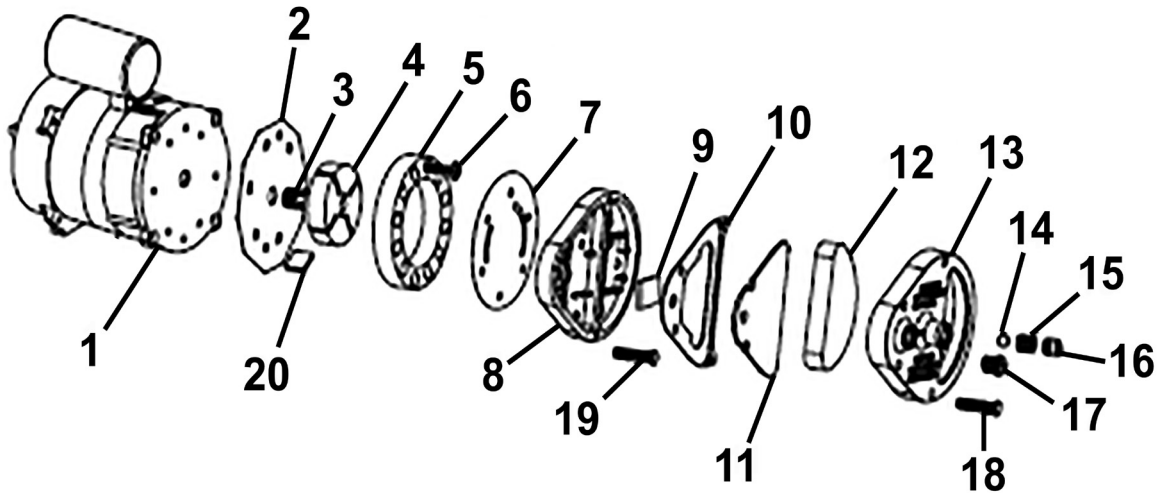

Parts Information:
Space Warmer® Kerosene/Diesel Heater
35,000Btu/hr without Wheels
Model No: AB350

Item	Part No.	Description	Qty
1	AB-1422027500	Breather Cover	1
2	AB-1422026500	Fuel Tank Cap	1
3	AB-1802014	Fuel Tank Cap Seal	1
4	AB-151700806	Fuel Tank Cap Shaft Ø 3.5 x 49mm	1
5	AB-1401015000	Oil Inlet Filter	1
6	AB-152039402	Oil Inlet Filter Holder	1
7	AB-1616002	Oil Filter Gauge	1
8	AB-160218007	Power Cord	1
9	AB-1615023	Cable Grip	1
10	AB-190904501	Fuel Tank	1

Breakdown of Motor

Item	Part No.	Description	Qty
1	AB-1907015-01	Motor	1
2	AB-1907015-02	Stainless Steel Plate 'A'	1
3	AB-1907015-03	Coupling	1
4	AB-1907015-04	Rotor (15mm vane)	1
5	AB-1907015-05	Stator Ring	1
6	AB-1907015-06	Screw	4
7	AB-1907015-07	Stainless Steel Plate 'B'	1
8	AB-1907015-08	Pump Cover	1
9	AB-1907015-09	Lint Filter	1
10	AB-1907015-10	Rubber Seal	1