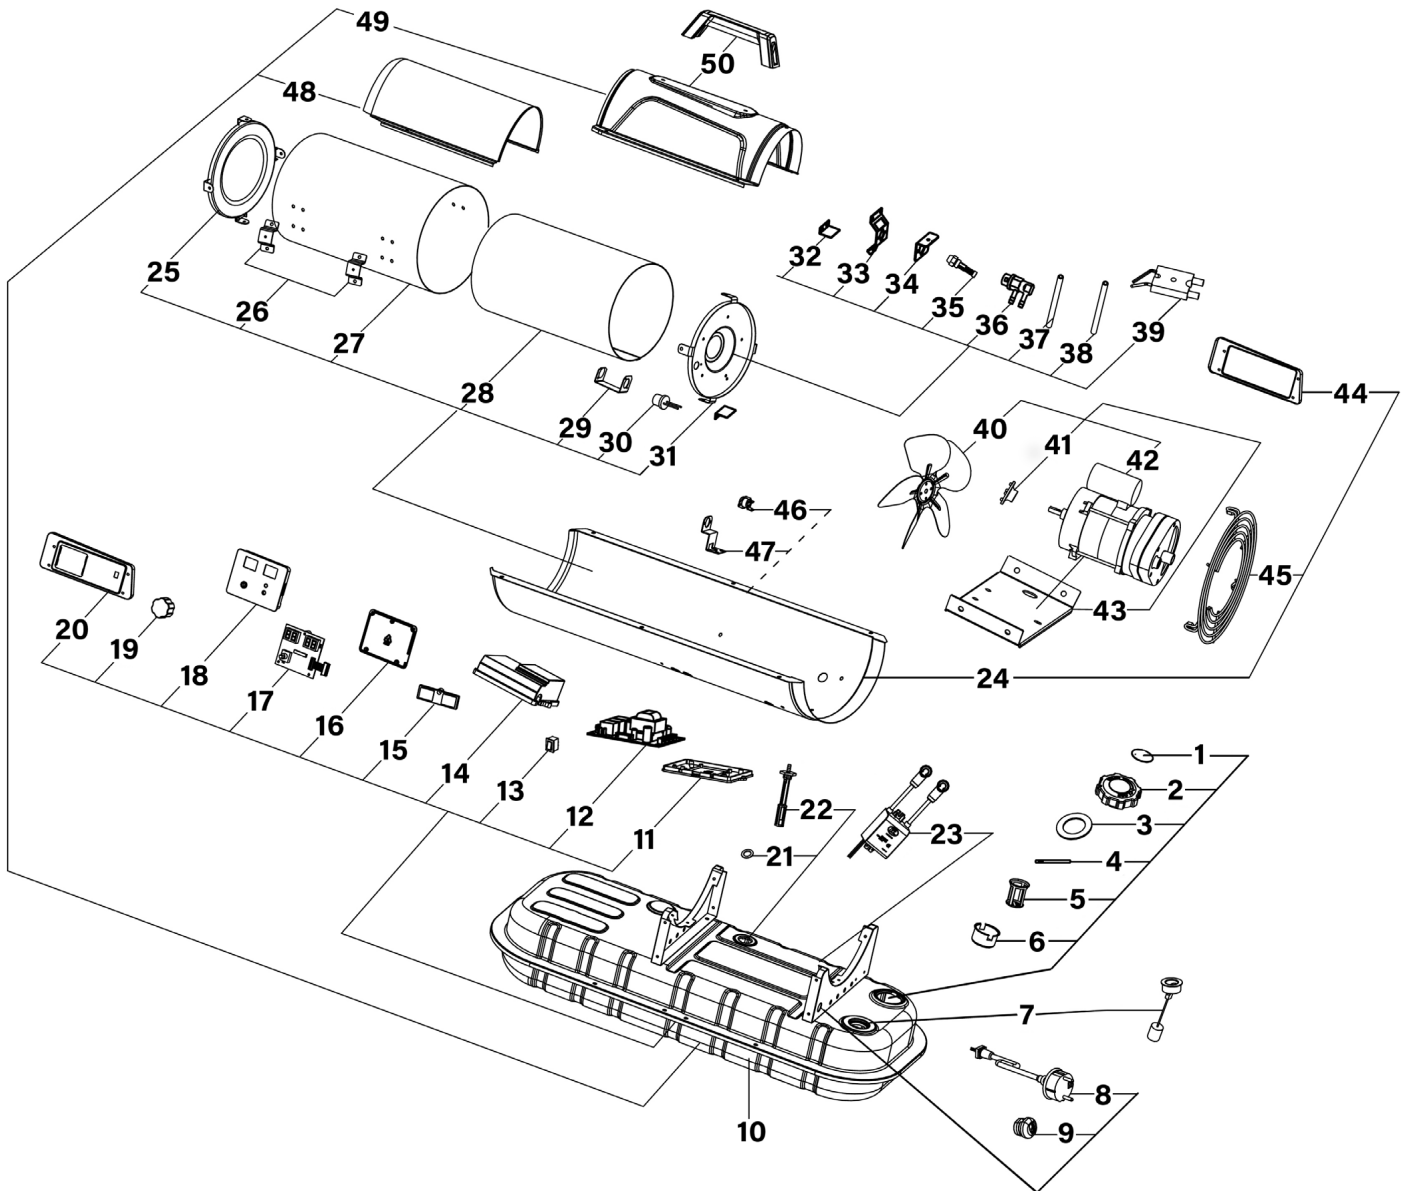

Parts Information:
Space Warmer® Kerosene/Diesel Heater
35,000Btu/hr without Wheels
Model No: AB350

Item	Part No.	Description	Qty
1	AB-1422027500	Breather Cover	1
2	AB-1422026500	Fuel Tank Cap	1
3	AB-1802014	Fuel Tank Cap Seal	1
4	AB-151700806	Fuel Tank Cap Shaft Ø 3.5 x 49mm	1
5	AB-1401015000	Oil Inlet Filter	1
6	AB-152039402	Oil Inlet Filter Holder	1
7	AB-1616002	Oil Filter Gauge	1
8	AB-160218007	Power Cord	1
9	AB-1615023	Cable Grip	1
10	AB-190904501	Fuel Tank	1

Item	Part No.	Description	Qty
11	AB-1422097500	Lower Cover for Power PCB	1
12	AB-160900503	Power PCB	1
13	AB-1603017	On/Off Switch	1
14	AB-1422096500	Upper Cover for Power PCB	1
15	AB-1417011000	Display Window	1
16	AB-1422095500	Lower Cover for Display PCB	1
17	AB-160903707	Display PCB	1
18	AB-1422094500	Upper Cover for Display PCB	1
19	AB-1403025519	Thermostat Knob	1
20	AB-151418301512	Control Panel	1

Item	Part No.	Description	Qty
36	AB-171503201	Nozzle Adapter	1
37	AB-180401001	Air Hose 800mm	1
38	AB-180401001	Fuel Hose 300mm	1
39	AB-1608015	Ignition Electrode	1
40	AB-152806404	Fan	1
41	AB-150203804	Fan Blade Support	1
42	AB-1907015	Motor Assembly	1
43	AB-152028402	Motor Support	1
44	AB-151519801512	Side Panel	1
45	AB-153230501502	Fan Guard	1
46	AB-1605015	Re-Set Thermostat 250V 10A	1
47	AB-152049202	Re-Set Thermostat Bracket	1
48	AB-151016401512	Front Upper Cover	1
49	AB-151016501512	Rear Upper Cover	1
50	AB-1406017500	Handle	1

Breakdown of Motor

Item	Part No.	Description	Qty
1	AB-1907015-01	Motor	1
2	AB-1907015-02	Stainless Steel Plate 'A'	1
3	AB-1907015-03	Coupling	1
4	AB-1907015-04	Rotor (15mm vane)	1
5	AB-1907015-05	Stator Ring	1
6	AB-1907015-06	Screw	4
7	AB-1907015-07	Stainless Steel Plate 'B'	1
8	AB-1907015-08	Pump Cover	1
9	AB-1907015-09	Lint Filter	1
10	AB-1907015-10	Rubber Seal	1