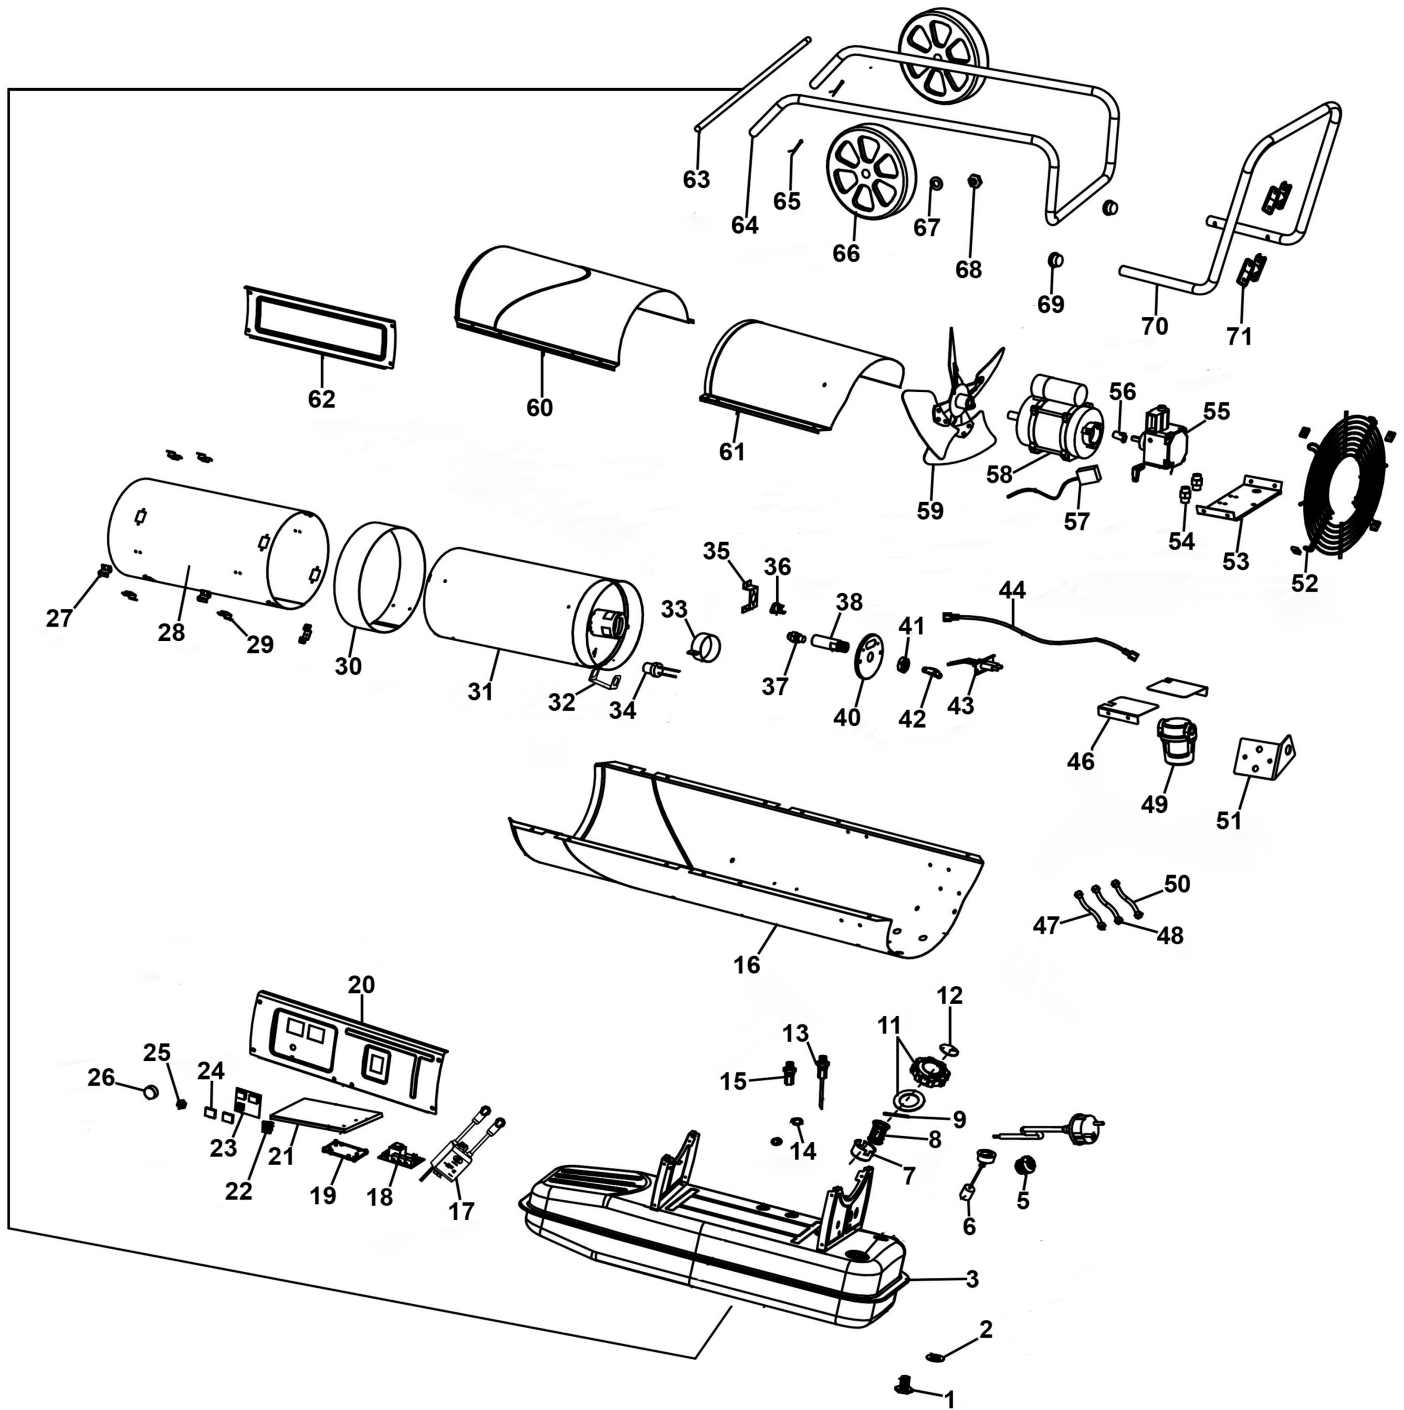

Parts Information:
Space Warmer® Kerosene/Diesel Heater
340,000Btu/hr with Wheels
Model No: AB3412.V2

Item	Part No.	Description	Qty
1	AB2380-01	Oil Drain Screw	1
2	AB2380-02	Oil Drain Seal Ring	1
3	AB2380-03	Fuel Tank	1
5	AB2380-05	Cable Grip	1

Item	Part No.	Description	Qty
6	AB2380-06	Oil Filter Gauge	1
7	AB2380-07	Oil Inlet Filter Holder	1
8	AB-1401015000	Oil Inlet Filter	1
9	AB2380-09	Fuel Tank Cap Shaft	1

NOTE: It is our policy to continually improve products and as such we reserve the right to alter data, specifications and component parts without prior notice. There may be alternative versions of this product, please contact us should you require this information.

Item	Part No.	Description	Qty
42	AB2380-42	Elbow Connection	2
43	AB2380-43	Ignition Electrode	1
44	AB2380-44	Fuel Pipe Assembly	1
46	AB2380-46	Air Balancer Plate	2
47	AB2380-47	Fuel Hose A 400mm	1
48	AB2380-48	Fuel Hose B 300mm	1
49	AB2380-49	Fuel Filter	1
50	AB2380-50	Fuel Hose C 350mm	1
51	AB2380-51	Fuel Filter Support	1
52	AB2380-52	Fan Guard	1
53	AB2380-53	Motor Support	1
54	AB2380-54	Fuel Pipe Joint	2
55	AB2380-55	Gear Pump	1
56	AB2380-56	Coupling for Gear Pump	1
57	AB3412-V2-57	Valve Cord	1
58	AB2380-58	Motor Assembly	1
59	AB2380-59	Fan	1
60	AB2380-60	Upper Cover, Front	1
61	AB2380-61	Upper Cover, Rear	1
62	AB2380-62	Side Plate	1
63	AB2380-63	Wheel Axle	1
64	AB2380-64	Wheel Frame Support	1
65	AB2380-65	Split Pin	2
66	AB2380-66	Wheel	2
67	FWM12.S	Flat Washer M12	2
68	SN12.S	Steel Nut M12	2
69	AB2380-69	End Plug	2
70	AB2380-70	Handle	1
71	AB2380-71	Cord Wrap	2
--	AB3412-V2-39	Swivel Disc (Not Shown)	--