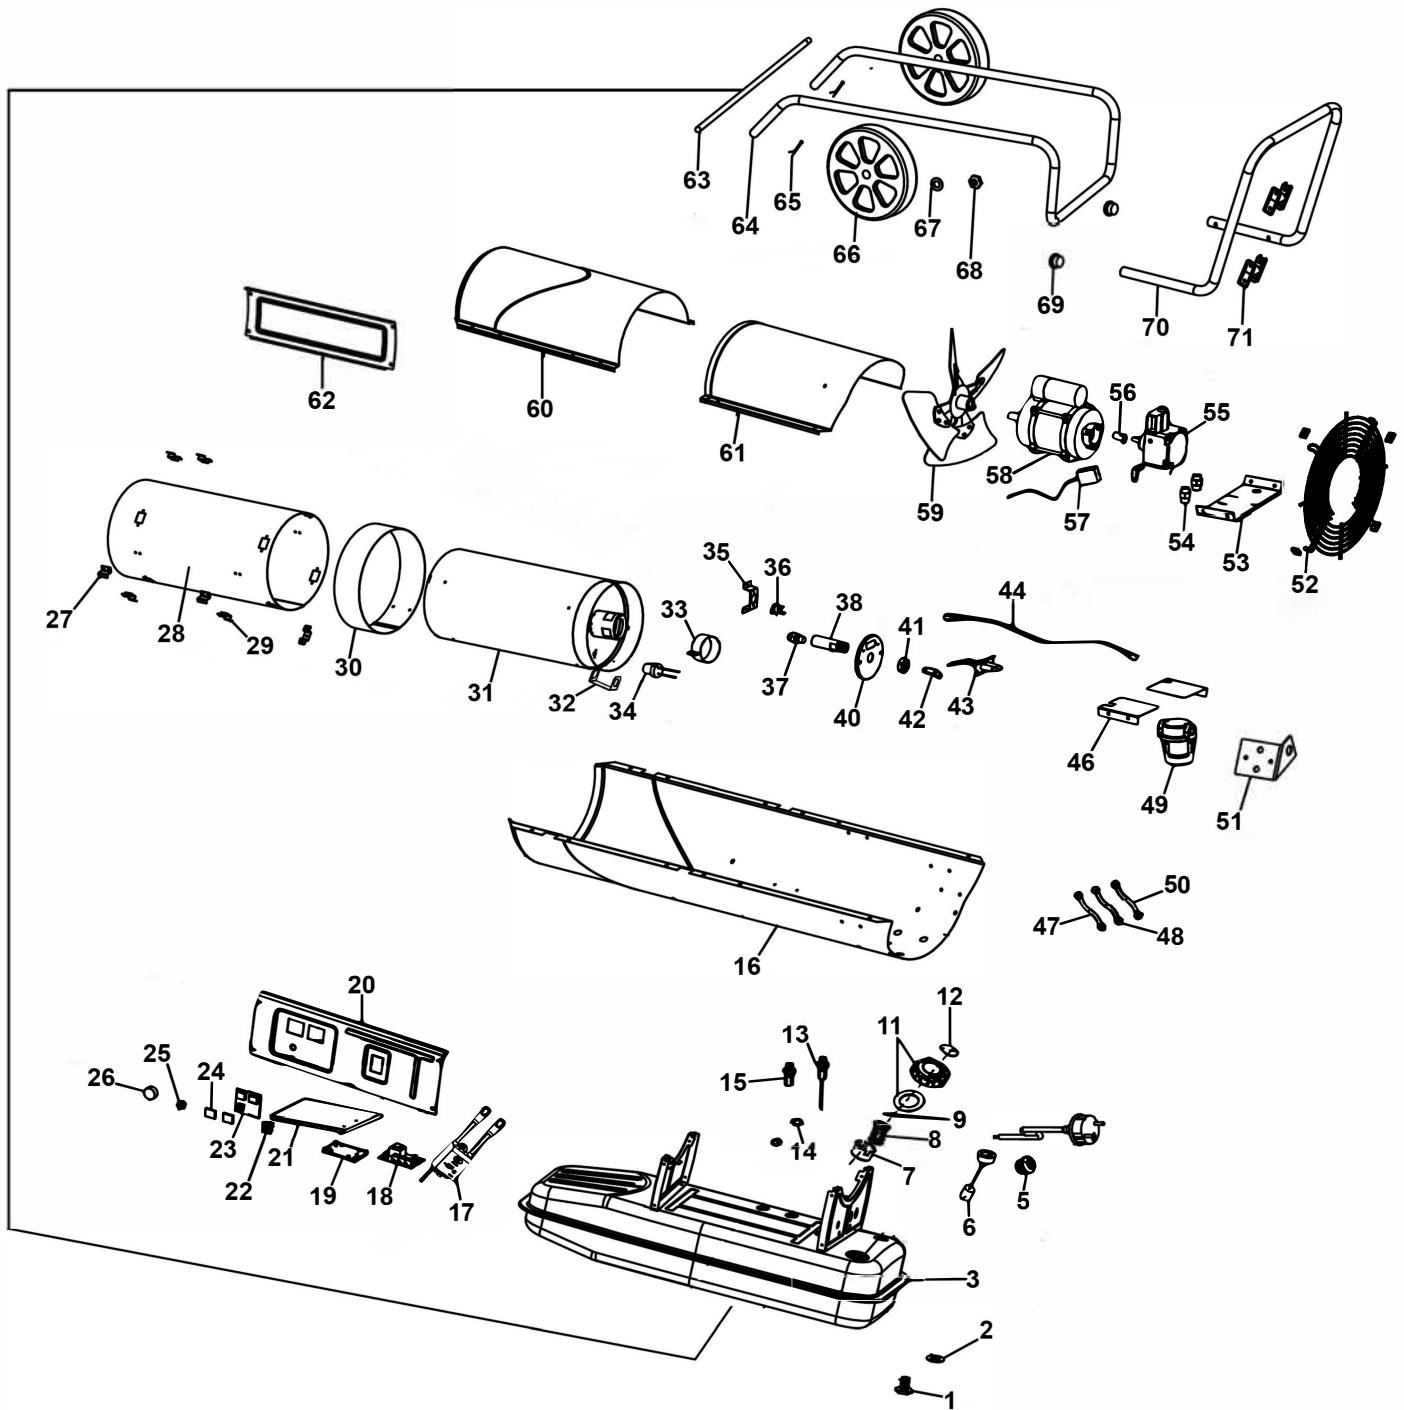

Parts Information:
Space Warmer® Kerosene/Diesel Heater
340,000Btu/hr with Wheels
Model No: AB3412.V2

Item	Part No.	Description	Qty
1	AB2380-01	Oil Drain Screw	1
2	AB2380-02	Oil Drain Seal Ring	1
3	AB2380-03	Fuel Tank	1
5	AB2380-05	Cable Grip	1

Item	Part No.	Description	Qty
6	AB2380-06	Oil Filter Gauge	1
7	AB2380-07	Oil Inlet Filter Holder	1
8	AB-1401015000	Oil Inlet Filter	1
9	AB2380-09	Fuel Tank Cap Shaft	1

NOTE: It is our policy to continually improve products and as such we reserve the right to alter data, specifications and component parts without prior notice. There may be alternative versions of this product, please contact us should you require this information.

Item	Part No.	Description	Qty
42	AB2380-42	Elbow Connection	2
43	AB2380-43	Ignition Electrode	1
44	AB2380-44	Fuel Pipe Assembly	1
46	AB2380-46	Air Balancer Plate	2
47	AB2380-47	Fuel Hose A 400mm	1
48	AB2380-48	Fuel Hose B 300mm	1
49	AB2380-49	Fuel Filter	1
50	AB2380-50	Fuel Hose C 350mm	1
51	AB2380-51	Fuel Filter Support	1
52	AB2380-52	Fan Guard	1
53	AB2380-53	Motor Support	1
54	AB2380-54	Fuel Pipe Joint	2
55	AB2380-55	Gear Pump	1
56	AB2380-56	Coupling for Gear Pump	1
57	AB3412-V2-57	Valve Cord	1
58	AB2380-58	Motor Assembly	1
59	AB2380-59	Fan	1
60	AB2380-60	Upper Cover, Front	1
61	AB2380-61	Upper Cover, Rear	1
62	AB2380-62	Side Plate	1
63	AB2380-63	Wheel Axle	1
64	AB2380-64	Wheel Frame Support	1
65	AB2380-65	Split Pin	2
66	AB2380-66	Wheel	2
67	FWM12.S	Flat Washer M12	2
68	SN12.S	Steel Nut M12	2
69	AB2380-69	End Plug	2
70	AB2380-70	Handle	1
71	AB2380-71	Cord Wrap	2
--	AB3412-V2-39	Swivel Disc (Not Shown)	--