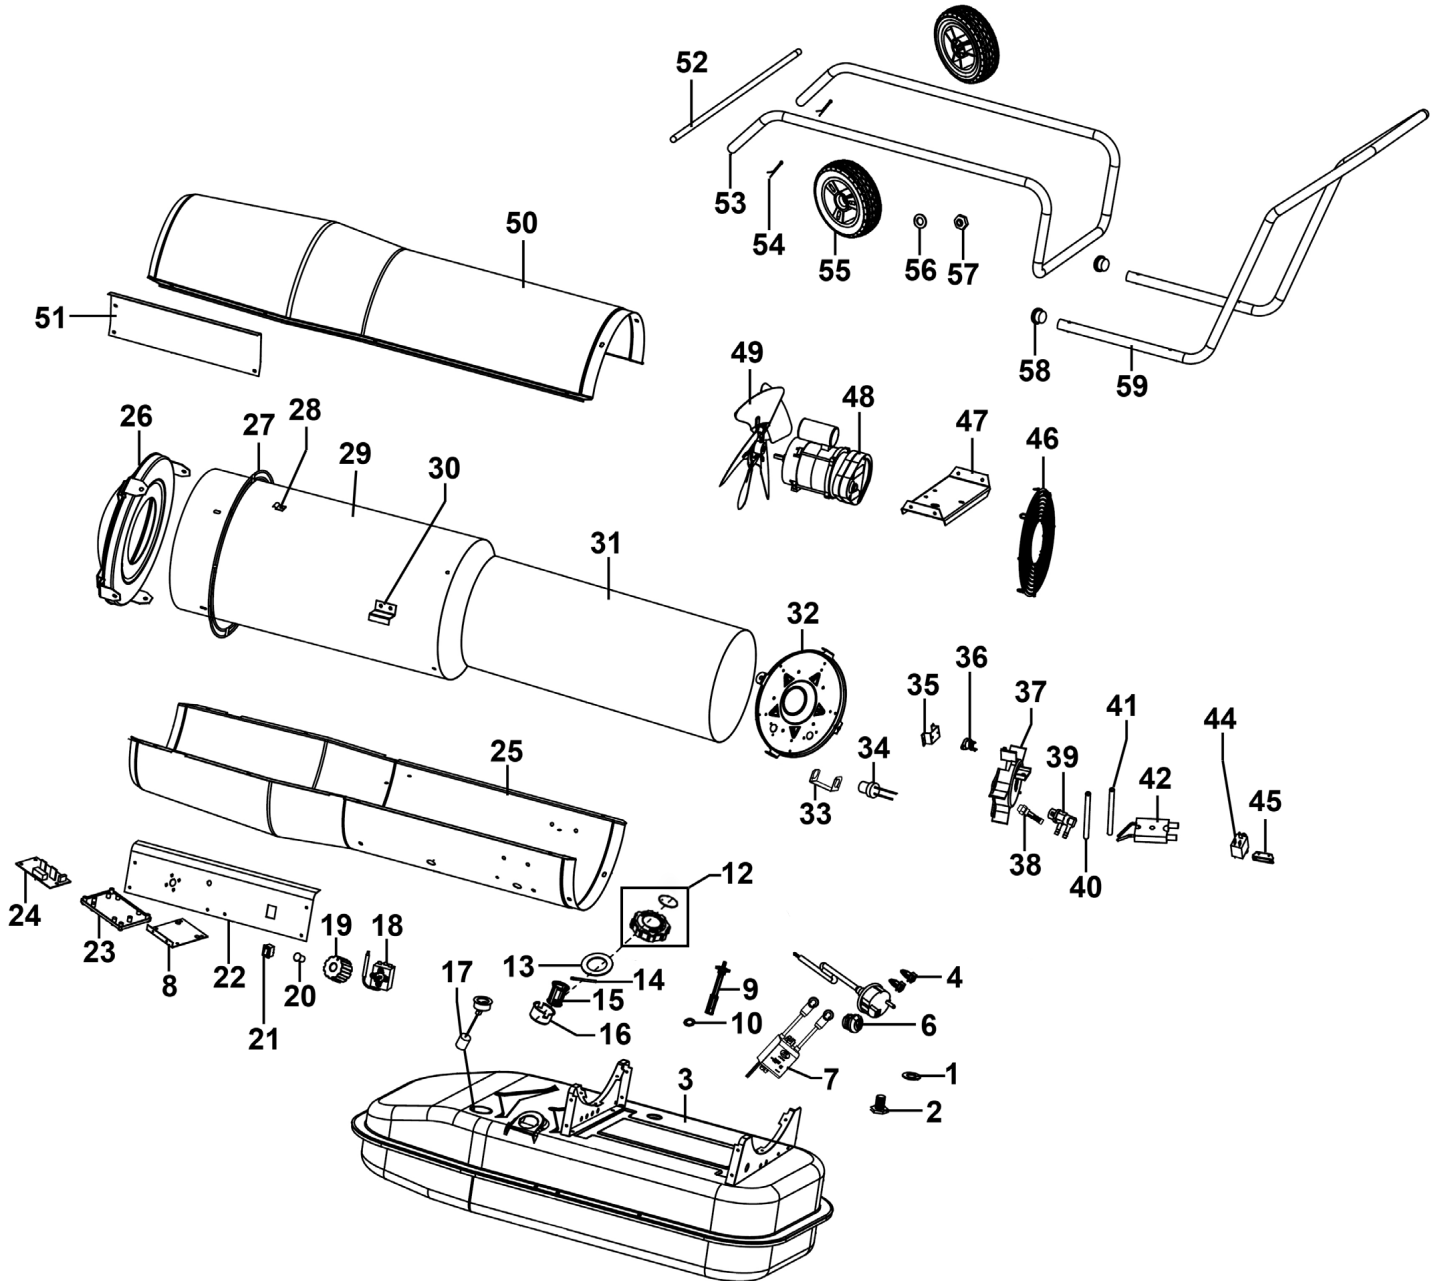

Parts Information:
Space Warmer® Kerosene/Diesel Heater
205,000Btu/hr with Wheels
Model No: AB2050

Item	Part No.	Description	Qty
1	AB2050-01	Oil Drain Seal Ring	1
2	AB2050-02	Oil Drain Screw	1
3	AB2050-03	Fuel Tank	1
4	AB2050-04	Support Pin	2
6	AB2050-06	Cable Grip	1
7	AB2050-07	Ignition Transformer	1
8	AB2050-08	Ignition Transformer Support Plate	2
9	AB2050-09	Fuel Filter	1

Item	Part No.	Description	Qty
10	AB2050-10	Fuel Filter Seal Ring	1
12	AB2050-12	Fuel Tank Cap (c/w Breather Cover)	1
13	AB2050-13	Fuel Tank Cap Seal	1
14	AB2050-14	Fuel Tank Cap Shaft	1
15	AB2050-15	Oil Inlet Filter	1
16	AB2050-16	Oil Inlet Filter Holder	1
17	AB2050-17	Oil Filter Gauge	1
18	AB2050-18	Thermostat	1

Parts Information:
Space Warmer® Kerosene/Diesel Heater
205,000Btu/hr with Wheels
Model No: AB2050

Item	Part No.	Description	Qty
19	AB2050-19	Thermostat Control Knob	1
20	AB2050-20	Light Cover	1
21	AB2050-21	On/Off Switch	1
22	AB2050-22	Control Panel	1
23	AB2050-23	Power PCB Support	1
24	AB2050-24	Power PCB	1
25	AB2050-25	Lower Cover	1
26	AB2050-26	Air Outlet Cover	1
27	AB2050-27	Support Ring	1
28	AB2050-28	Chamber Shield Hook	4
29	AB2050-29	Combustion Chamber Shield	1
30	AB2050-30	Chamber Shield Bracket	2
31	AB2050-31	Combustion Chamber	1
32	AB2050-32	Burner Support Plate	1
33	AB2050-33	Photocell Bracket	1
34	AB2050-34	Photocell Ass'y	1
35	AB2050-35	Re-Set Thermostat Bracket	1
36	AB2050-36	Re-Set Thermostat	1
37	AB2050-37	Flame Control Plate	1
38	AB2050-38	Nozzle Assembly K125	1
39	AB2050-39	Nozzle Adaptor	1