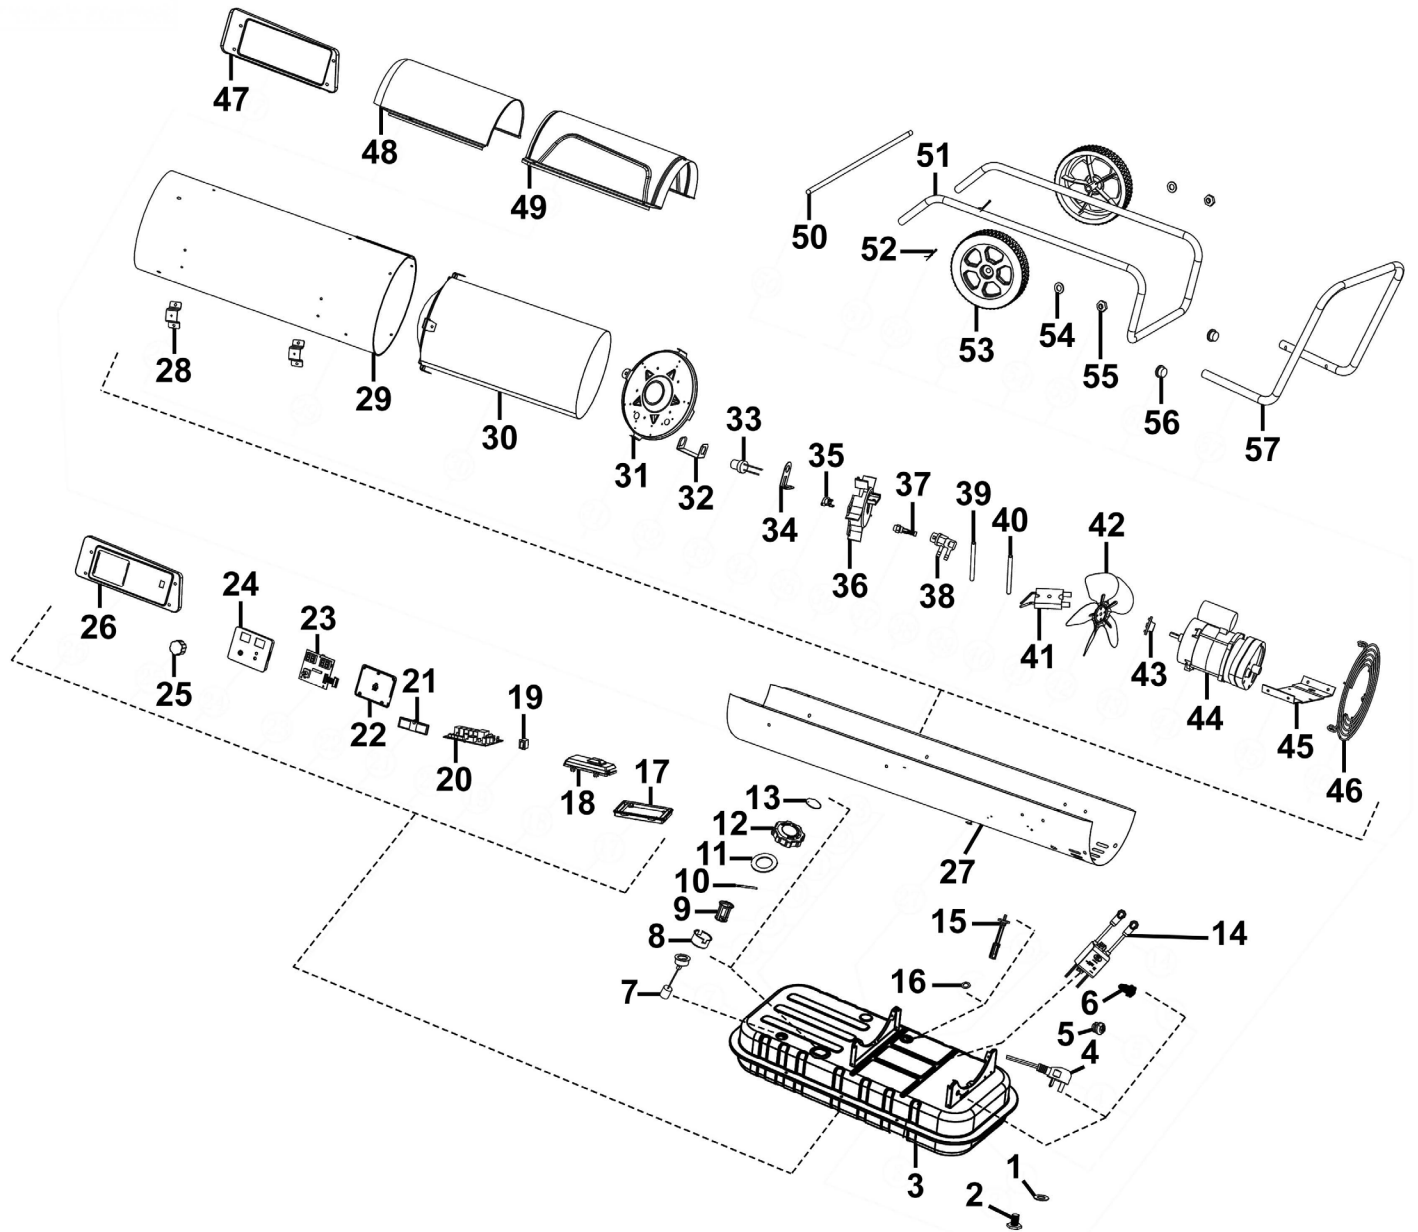

Parts Information:  
**Dual Voltage Space Warmer® Kerosene/  
 Diesel Heater with Wheels 185,000Btu/hr  
 Model No: AB1850DV**

Item	Part No.	Description	Qty
1	AB1850DV-01	Oil Drain Seal Ring	1
2	AB1850DV-02	Oil Drain Screw M12x20	1
3	AB1850DV-03	Fuel Tank	1

Item	Part No.	Description	Qty
4	AB1850DV-04	Power Cord	1
5	AB1850DV-05	Cable Grip	1
6	AB1850DV-06	Support	1

**NOTE:** It is our policy to continually improve products and as such we reserve the right to alter data, specifications and component parts without prior notice. There may be alternative versions of this product, please contact us should you require this information.

Parts Information:  
**Dual Voltage Space Warmer® Kerosene/  
 Diesel Heater with Wheels 185,000Btu/hr  
 Model No: AB1850DV**

Item	Part No.	Description	Qty
7	AB1850DV-07	Oil Leveler	1
8	AB1850DV-08	Oil Inlet Filter Holder	1
9	AB1850DV-09	Oil Inlet Filter	1
10	AB-151700806	Fuel Tank Cap Shaft (Ø3.5 x 49)	1
11	AB1850DV-11	Fuel Tank Cap Seal	1
12	AB1850DV-12	Fuel Tank Cap	1
13	AB1850DV-13	Breather Cover	1
14	AB1850DV-14	Ignition Transformer	1
15	AB1850DV-15	Fuel Filter Ass'y	1
16	AB1850DV-16	Sealing Ring	1
17	AB1850DV-17	PCB Board Lower Cover	1
18	AB1850DV-18	PCB Board Upper Cover	1
19	AB1850DV-19	On/Off Switch	1
20	AB1850DV-20	PCB c/w Fuse	1
21	AB1850DV-21	Display Window	1
22	AB1850DV-22	Display PCB Rear Support	1
23	AB1850DV-23	PCB c/w Display	1
24	AB1850DV-24	Front Display Panel	1
25	AB1850DV-25	Thermostat Knob	1
26	AB1850DV-26	Control Panel	1
27	AB1850DV-27	Lower Cover	1
28	AB1850DV-28	Combustion Chamber Bracket	6
29	AB1850DV-29	Heat Insulation Casing	1
30	AB1850DV-30	Combustion Chamber	1
31	AB1850DV-31	Burner Support Plate	1
32	AB1850DV-32	Photocell Ass'y Bracket	1