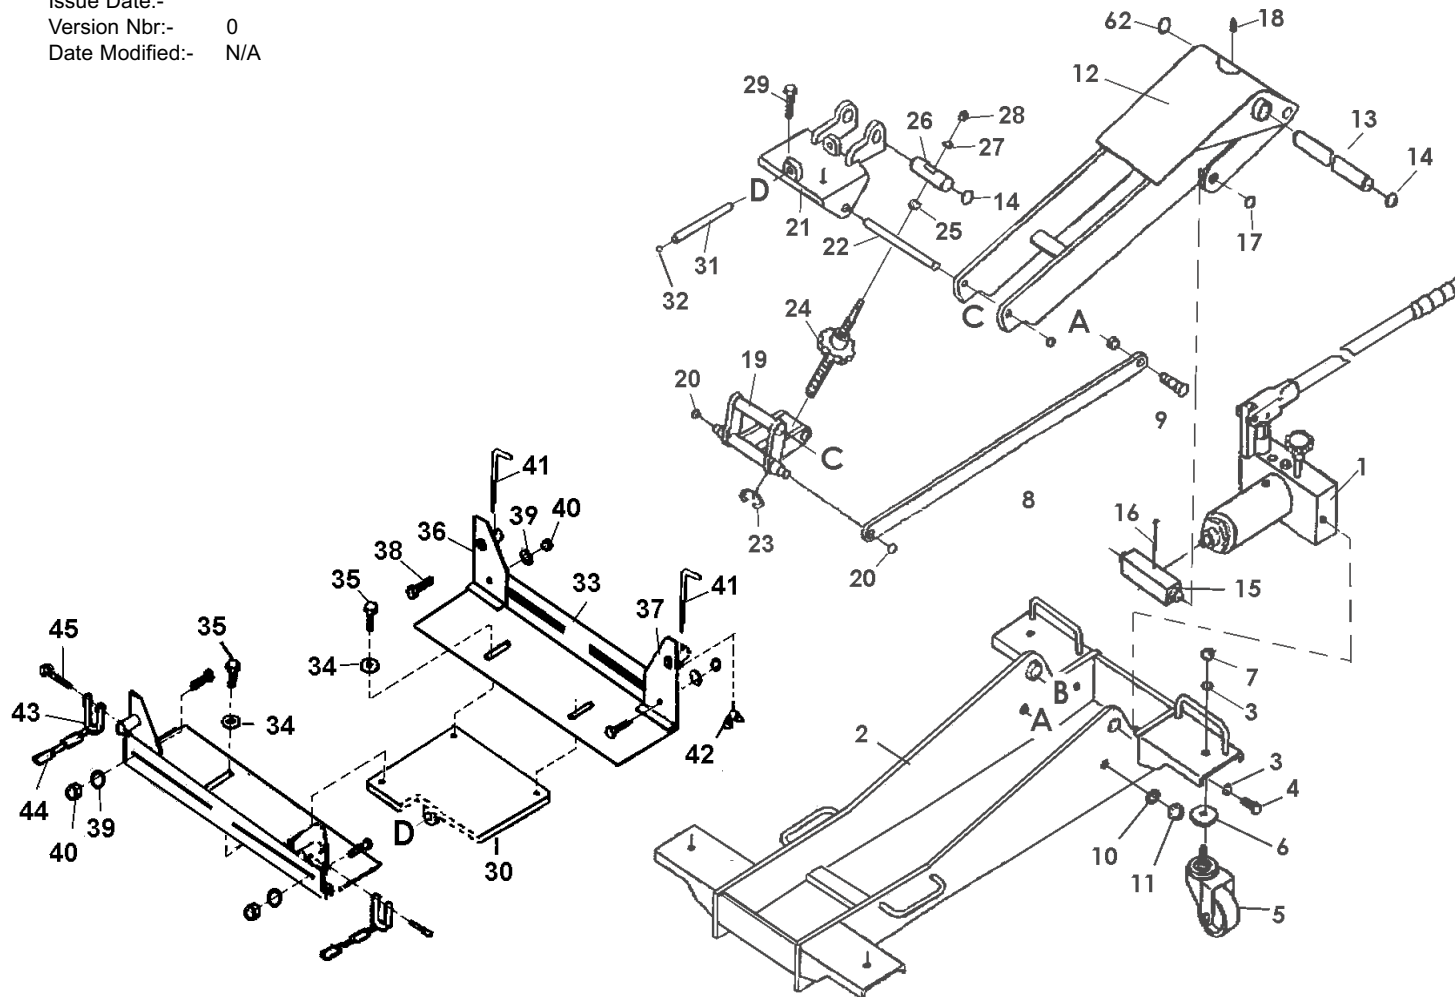

PARTS LIST FLOOR TRANSMISSION JACK Model: 800CE

Original Date:- 230999
Issue Date:-
Version Nbr:- 0
Date Modified:- N/A

ITEM	PART NO	DESCRIPTION
1	800CE/01	HYDRAULIC UNIT
2	800CE/02	FRAME SET
3	800CE/03	SPRING WASHER
4	800CE/04	HEX. SCREW
5	800CE/05	BRACKET CASTOR WHEEL
6	800CE/06	WASHER
7	800CE/07	HEX NUT
8	800CE/08	ROD, LINK
9	800CE/09	BOLT
10	800CE/10	SPRING WASHER
11	800CE/11	HEX. NUT
12	800CE/12	LIFT ARM SET
13	800CE/13	AXLE, LIFT ARM
14	800CE/14	C-SNAP
15	800CE/15	BASE, PULLING BAR
16	800CE/16	PIN
17	800CE/17	C-SNAP
18	800CE/18	OIL PLUG
19	800CE/19	ADJUST SADDLE
20	800CE/20	C-SNAP
21	800CE/21	SADDLE HOLDER
22	800CE/22	AXLE HOLDER SADDLE
23	800CE/23	E-SNAP
24	800CE/24	ADJUST SCREW BAR
25	800CE/25	BEARING
26	800CE/26	BOLT
27	800CE/27	WASHER
28	800CE/28	NYLON NUT
29	800CE/29	ADJUST SCREW
30	800CE/30	PLATE
31	800CE/31	AXLE, SADDLE
32	800CE/32	C-SNAP
33	800CE/33	ANGLE PLATE ASS'Y
34	800CE/34	WASHER
35	800CE/35	HEXAGON SCREW
36	800CE/36	LEFT PLATE
37	800CE/37	RIGHT PLATE
38	800CE/38	HEX SCREW
39	800CE/39	WASHER
40	800CE/40	HEX NUT
41	800CE/41	L-LOCK SCREW
42	800CE/42	BUTTERFLY SCREW, NUT
43	800CE/43	SHACKLE
44	800CE/44	CHAIN
45	800CE/45	SHACKLE BOLT
46	800CE/46	BUSHING