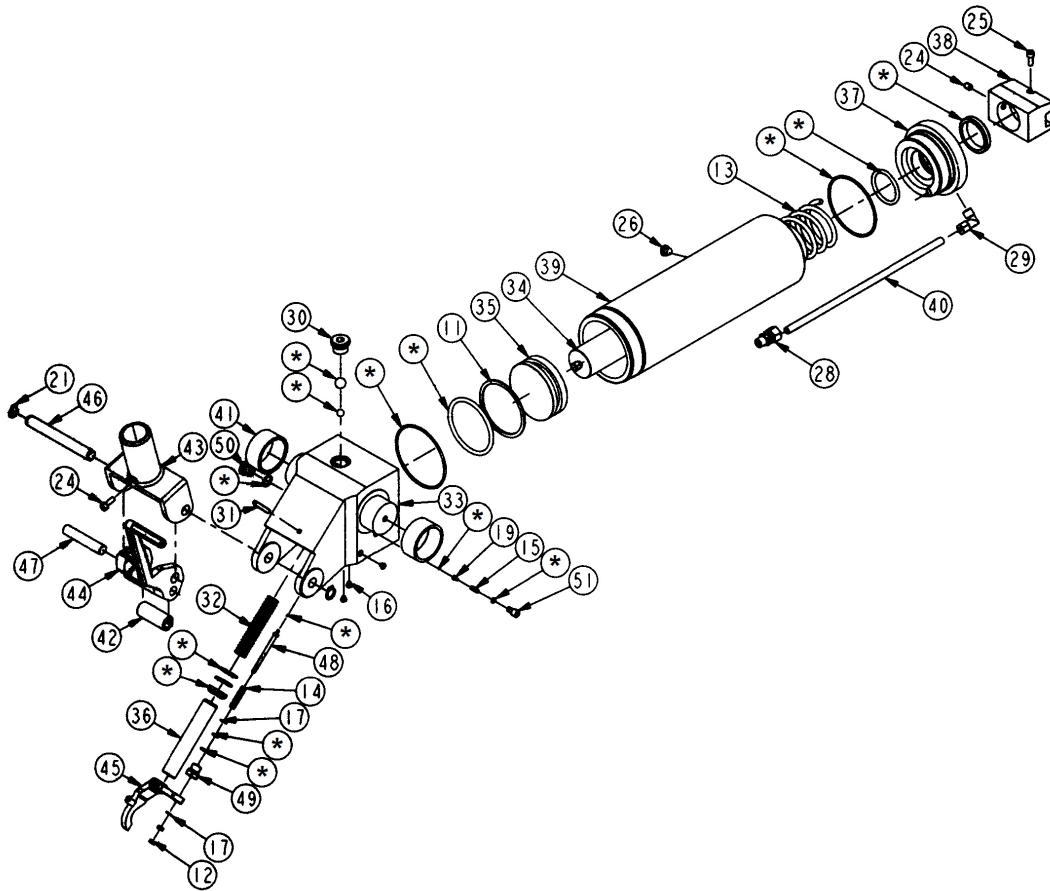

Item	Part No.	Description
1	100/0202800	Screw
2	SN6.S	Steel Nut M6 Zinc Din934 (Single)
3	FWM12.S	Flat Washer M12 Single
4	100/02204	Ext Circlip 20.2mm OD.
5	100/02206	Circlip
6	100/02209	Circlip
7	100/0226100	Steel Bearing Race
8	100/02308	Screw
9	SS1225.S	Hex Head Set Screw M12x25mm Single
10	100/3600900	Plastic Cover
11	100/3601000	Lever Tube

Item	Part No.	Description
12	100/3601100	Handle
13	100/3601300	Handle Extension
14	100/3602800	Wheel Fork
15	100/3602900	Wheel,Fixed (100x18x33)
16	100/3603000	Wheel 121x52x35
17	100/3603100	Saddle
18	100/3603300	Axle
19	100/3603200	Base Frame
20	100/3603400	Lifting Frame
21	100/3604400	Steering Rod
22	100/9102000	Pump Complete

Item	Part No.	Description
11	100/0130900	Back-Up Ring
12	SN5.S	Steel Nut M5 Zinc Din934 (Single)
13	100/0202900	Spring
14	100/0205400	Spring
15	100/0207800	Spring
16	100/0208800	Plug
17	100/0210800	Washer
19	100/0215500	Screw
21	100/02224	Ext Circlip 16.9mm OD.
24	100/02313	Counter Screw
25	100/02346	Screw
26	100/02448	Oil Filling Plug
28	100/0263800	Gland
29	100/0263900	Gland
30	100/0264000	Plug
31	100/0268300	Stop Screw
32	100/0268500	Spring
33	100/9102100	Pump Body
34	100/9102500	Piston Rod

Item	Part No.	Description
35	100/9102400	Piston
36	100/9100500	Pump Piston
37	100/9102200	Cylinder Nut
38	100/9102600	Adaptor
39	100/9103200	Cylinder Tube
40	100/9101300	Oil Hose
41	100/9103300	Bearing Bush
42	100/9102300	Roll
43	100/9102700	Tipping Gear
44	100/9102800	Pedal
45	100/9102900	Release Bracket
46	100/9103000	Axle
47	100/9103100	Rolling Axle
48	100/9105600	Release Spindle
49	100/9105700	Release Guide
50	100/9107700	Plug
51	100/9500502	Adjusting Screw
*	100/0904900	Repair Kit