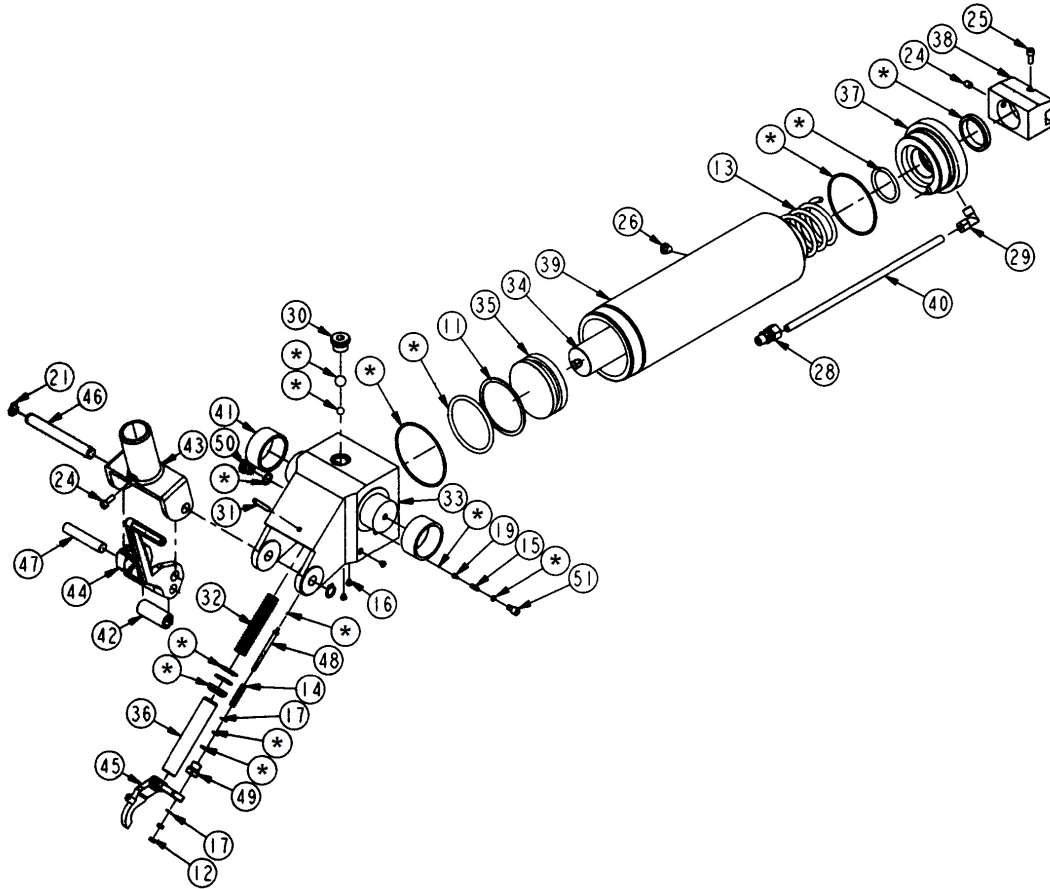

Item	Part No.	Description
1	100/0202800	Screw
2	SN6.S	Steel Nut M6 Zinc Din934 (Single)
3	FWM12.S	Flat Washer M12 Single
4	100/02204	Ext Circlip 20.2mm OD.
5	100/02206	Circlip
6	100/02209	Circlip
7	100/0226100	Steel Bearing Race
8	100/02308	Screw
9	SS1225.S	Hex Head Set Screw M12x25mm Single
10	100/3600900	Plastic Cover
11	100/3601000	Lever Tube

Item	Part No.	Description
12	100/3601100	Handle
13	100/3601300	Handle Extension
14	100/3602800	Wheel Fork
15	100/3602900	Wheel,Fixed (100x18x33)
16	100/3603000	Wheel 121x52x35
17	100/3603100	Saddle
18	100/3603300	Axle
19	100/3604100	Base Frame
20	100/3604200	Lifting Frame
21	100/3604300	Steering Rod
22	100/9100000	Pump Complete

WARRANTY: Guarantee is 12 months from purchase date, proof of which will be required for any claim.

Parts Information:
**Trolley Jack Premier Viking 5tonne High
 Lift Low Entry
 Model No: 5001HL**

Item	Part No.	Description
11	100/0130100	Back-Up Ring
12	SN5.S	Steel Nut M5 Zinc Din934 (Single)
13	100/0202900	Spring
14	100/0205400	Spring
15	100/0207800	Spring
16	100/0208800	Plug
17	100/0210800	Washer
19	100/0215500	Screw
21	100/02224	Ext Circlip 16.9mm OD.
24	100/02313	Counter Screw
25	100/02346	Screw
26	100/02448	Oil Filling Plug
28	100/0263800	Gland
29	100/0263900	Gland
30	100/0264000	Plug
31	100/0268300	Stop Screw
32	100/0268500	Spring
33	100/9100100	Pump Body
34	100/9100300	Piston Rod

Item	Part No.	Description
35	100/9100400	Piston
36	100/9100500	Pump Piston
37	100/9100600	Cylinder Nut
38	100/9101000	Adaptor
39	100/9101100	Cylinder Tube
40	100/9101300	Oil Hose
41	100/9101700	Bearing Bush
42	100/9102300	Roll
43	100/9102700	Tipping Gear
44	100/9102800	Pedal
45	100/9102900	Release Bracket
46	100/9103000	Axle
47	100/9103100	Rolling Axle
48	100/9105600	Release Spindle
49	100/9105700	Release Guide
50	100/9107700	Plug
51	100/9500502	Adjusting Screw
*	100/0904600	Repair Kit