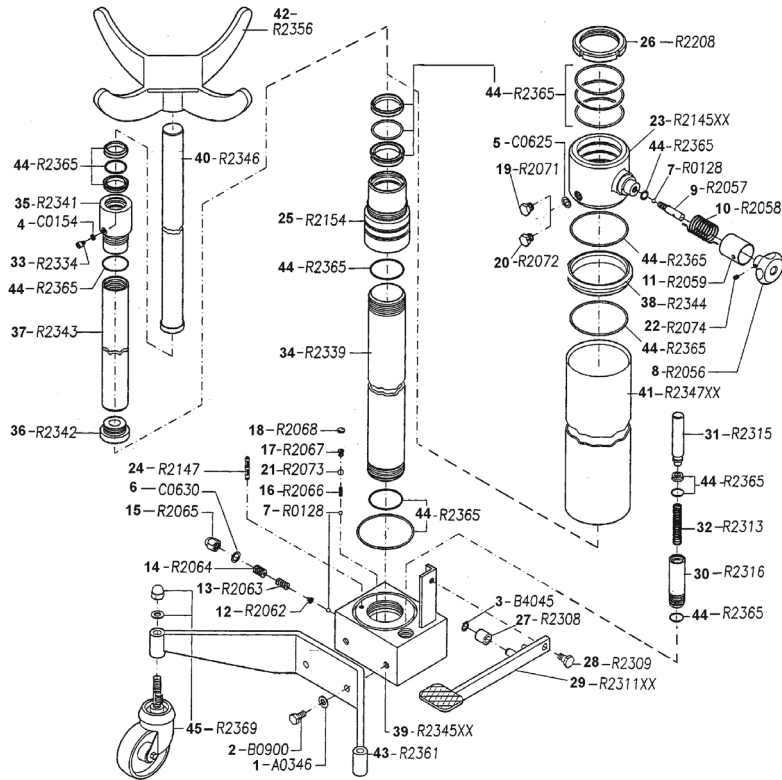

Parts Information:  
**Transmission Jack Premier 1.5ton Vertical  
 Telescopic  
 Model No: 1500GTA**

Item	Part No.	Description
1	1500GTA/A0346	Plain Washer 13x24 uni 6592
2	1500GTA/B0900	Screw te m12x30 uni 5739
3	1500GTA/B4045	Retaining Ring e12 uni 7435
4	1500GTA/C0154	Aluminium Washer 6.2x10
5	1500GTA/C0625	Aluminium Washer 14x18
6	1500GTA/C0630	Copper Washer 14x20
7	SB-6.4	Steel Ball 6.4mm
8	1500GTA/R2056	Release Handwheel
9	1500GTA/R2057	Release Handwheel Pivot
10	1500GTA/R2058	Handwheel Return Spring
11	1500GTA/R2059	Spring Cover Bush
12	1500GTA/R2062	Pawl For Relief Valve Spring
13	1500GTA/R2063	Relief Valve Spring
14	1500GTA/R2064	Relief Valve Screw Plug
15	1500GTA/R2065	Relief Valve Screw Plug
16	1500GTA/R2066	Inlet Valve Spring
17	1500GTA/R2067	Compression Valve Spring
18	1500GTA/R2068	Delivery Valve Dowel
19	1500GTA/R2071	Blind Plug m14x1.5
20	1500GTA/R2072	Vent Plug m14x1.5
21	1500GTA/R2073	Sphere 3/8"
22	1500GTA/R2074	Dowel m6x8 12.9 uni 5923
23	1500GTA/R2145	Cylinder Head

Item	Part No.	Description
24	1500GTA/R2147	Oil Filter
25	1500GTA/R2154	Rod Guide Bush
26	1500GTA/R2208	Locking Ring Nut km14 m70x2
27	1500GTA/R2308	Bushing For Pedal
28	1500GTA/R2309	Pedal Connecting Screw
29	1500GTA/R2311	Pedal
30	1500GTA/R2313	Return Spring For Pumping Element
31	1500GTA/R2315	Pumping Element
32	1500GTA/R2316	Comp Cylinder For Pump E/Ment
33	1500GTA/R2334	Screw tceci m6x8 uni 5931
34	1500GTA/R2339	Compression Cylinder
35	1500GTA/R2341	2nd Stage Rod Guide Bush
36	1500GTA/R2342	1st Stage Stopper Ring
37	1500GTA/R2343	1st Stage Rod
38	1500GTA/R2344	Adaptor Ring
39	1500GTA/R2345	Pump Body
40	1500GTA/R2346	2nd Stage Rod
41	1500GTA/R2347	Oil Reservoir
42	1500GTA/R2356	Saddle
43	1500GTA/R2361	Trolley
44	1500GTA/R2365	Repair Kit
45	1500GTA/R2369	D100 Castor Kit (3pc)(100x28x131)
--	1500GTA/R2319	Rod Guide Bush (NOT SHOWN)