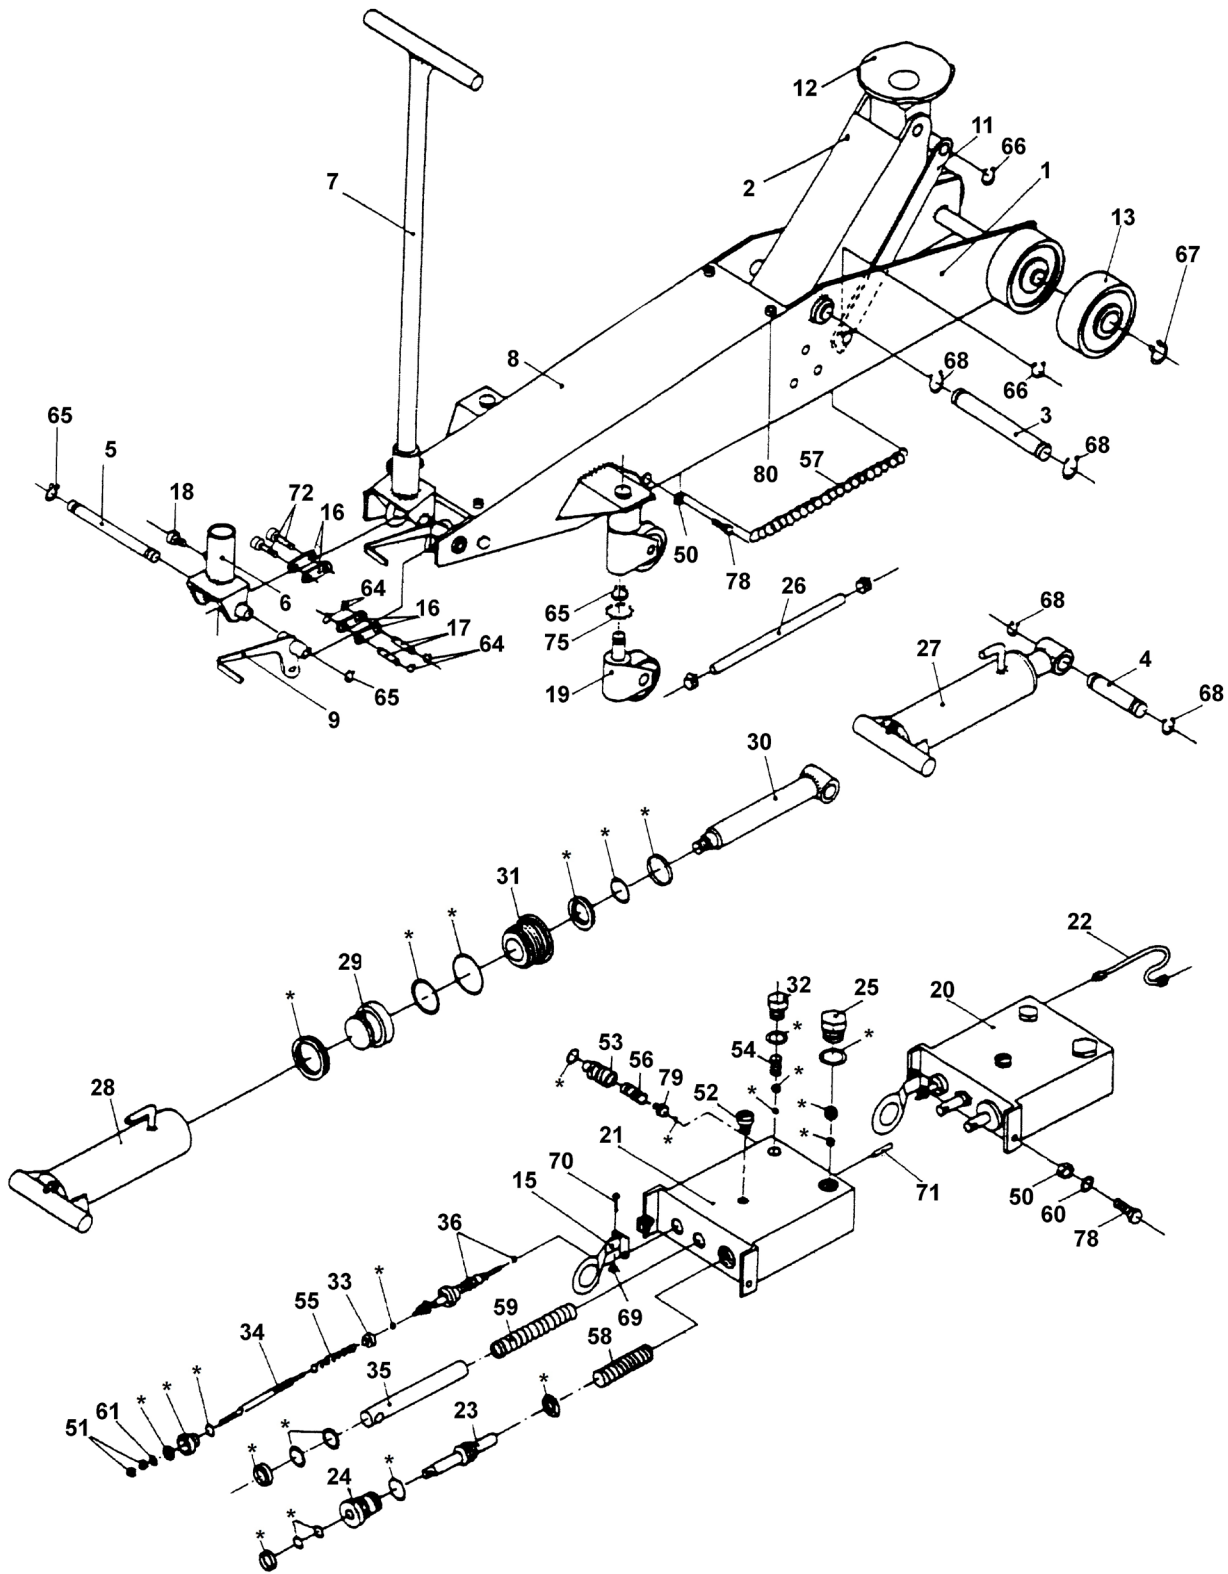

Parts Information:
Trolley Jack Premier Viking 10ton Long Reach
Model No: 1002

NOTE: It is our policy to continually improve products and as such we reserve the right to alter data, specifications and component parts without prior notice.

Item	Part No.	Description
1	100/3700100	Base Frame
2	100/3700200	Lifting Frame
3	100/3700300	Axle For Base
4	100/3700400	Axle For Cylinder
5	100/3700500	Axle For Tipping Gear
6	100/3700600	Tipping Gear
7	100/3700700	Pumping Handle
8	100/3700800	Cover
9	100/3700900	Pedal For Quick Lift
11	100/3701300	Steering Rods
12	100/3701500	Saddle
13	100/3702800	Wheel,Fixed (130x39x57)
15	100/3702100	Release Bracket
16	100/3201300	Hinged Joint
17	100/3201500	Axle For Hinged Joint
18	100/3201800	Locking Screw
19	100/3400900	Revolving Wheel 71x40x26
20	100/9002500	Oil Pump Complete
21	100/9002600	Pump Housing
22	100/9003000	Oil Tube
23	100/9003100	Piston Rod Quick Lift
24	100/9003300	Cylinder Nut
25	100/9003700	Plug
26	100/9004000	Plastic Hose
27	100/9005000	Cylinder Complete
28	100/9005100	Cylinder Tube
29	100/9005200	Piston
30	100/9005300	Piston Rod
31	100/9005400	Cylinder Nut
32	100/9020100	Valve Plug
33	100/9020400	Spring Screw

Item	Part No.	Description
34	100/9020500A	Shaft 170mm
--	100/9020500B	Shaft 170mm (NOT SHOWN)
35	100/9021100	Pump Rod
36	100/9022800	Release Shaft
50	SN10.S	Steel Nut m10 Zinc din934(single)
51	SN14.UNCB	Steel Nut 1/4" unc Black (single)
52	100/02023	Filling Plug
53	100/02025	Adjusting Screw
54	100/02031	Valve Spring
55	100/02037	Spring
56	100/02038	Spring
57	100/02043	Spring
58	100/02045	Spring
59	100/02051	Pump Spring
60	100/02103	Spring Washer
61	100/02115	Washer Plate
64	100/02135	Circlip
65	100/02205	Circlip
66	100/02206	Circlip
67	100/02210	Circlip
68	100/02221	Circlip
69	100/02223	Locking Washer
70	100/02229	Rivet
71	100/02234	Roll Pin
72	100/02248	Rivet
75	100/02293	Ball 7.5mm dia
78	100/02334	Bolt
79	100/02340	Bolt
80	100/02350	Screw
--	100/G1	Wheels, Transport (NOT SHOWN)
*	10Q/RK	Repair Kit 10q/12q