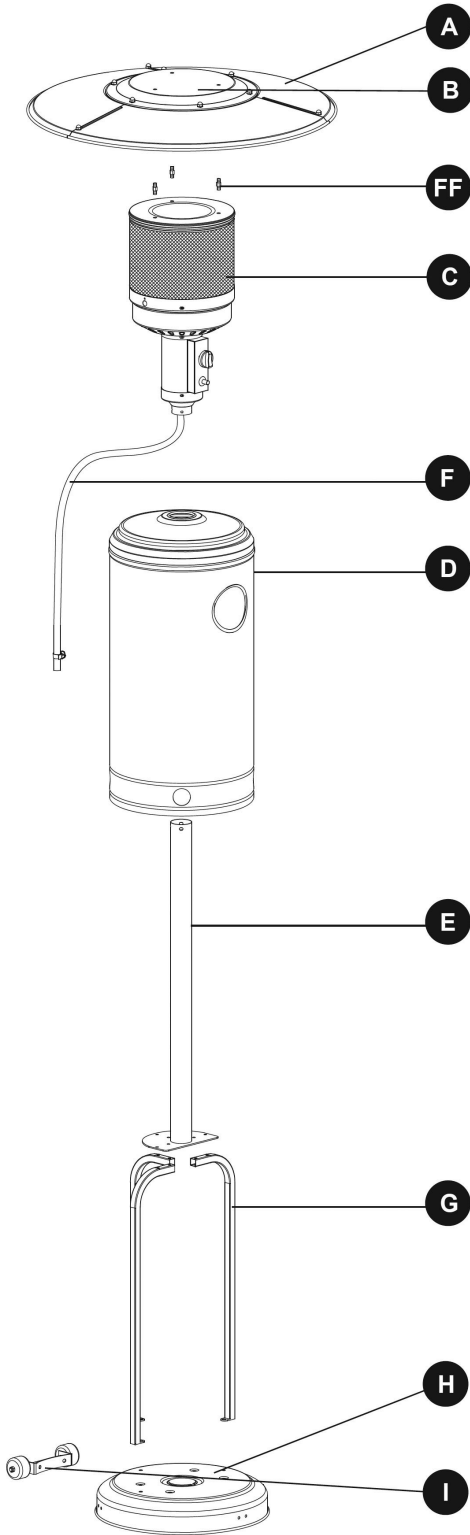

Parts Information:
**Dellonda Outdoor Garden Gas
 Patio Heater 13kW Commercial &
 Domestic Use, Stainless Steel
 Model No: DG2.V2**

Item	Part No.	Description
A	DG10471	Reflector Panel (Set of 3)
B	DG10472	Reflector Plate
C	DG10473	Head Assembly
D	DG10480	Cylinder Housing (S/S)
E	DG10481	Centre Post (S/S)
F	DG10001	Uk Regulator & Hose Clip (c/w knob) 37mbar
FF	DG10479	Reflector Stud
G	DG10482	Support Bracket (S/S)
H	DG10483	Base (S/S)
I	DG10478	Wheel Kit
--	DG10609	Hardware Kit for (Not Shown)