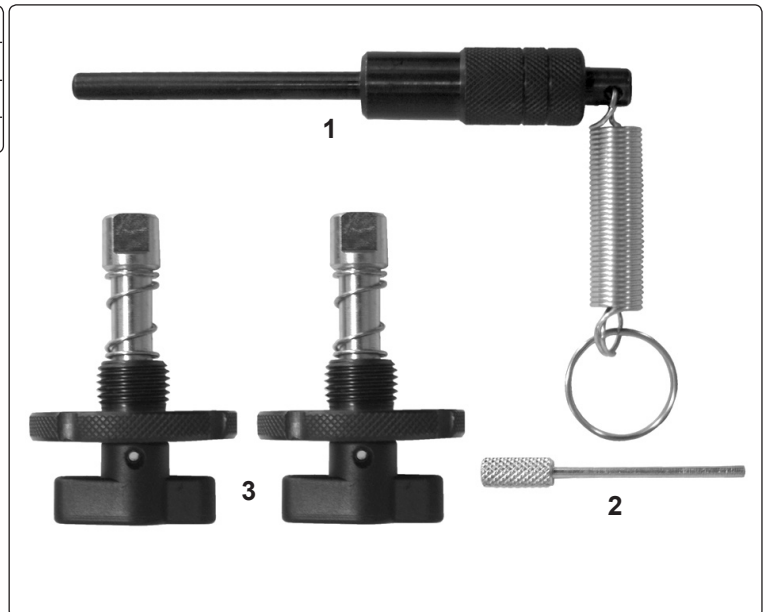

2. INTRODUCTION

Suitable for setting the camshaft and crankshaft, on Vauxhall/Opel and Suzuki chain drive 1.3 diesel engines. Set also includes a tensioner locking pin. Supplied in storage case.

Item	Description	OEM Number
1	Flywheel Pin	EN46785
2	Tensioner Locking Pin	KM955
3	Camshaft Setting Tools	EN46781

3. APPLICATIONS

VAUXHALL / OPEL

Agila / Corsa / Combo (03 - 08)
Astra - H (05 - 08)
Meriva / Tigra - B (04 - 08)

SUZUKI

Ignis / Wagon R (03 - 08)
Swift (04 - 08)

ENGINE CODES

Z13DT
Z13DTH
Z13DTJ

NOTE: It is our policy to continually improve products and as such we reserve the right to alter data, specifications and component parts without prior notice.