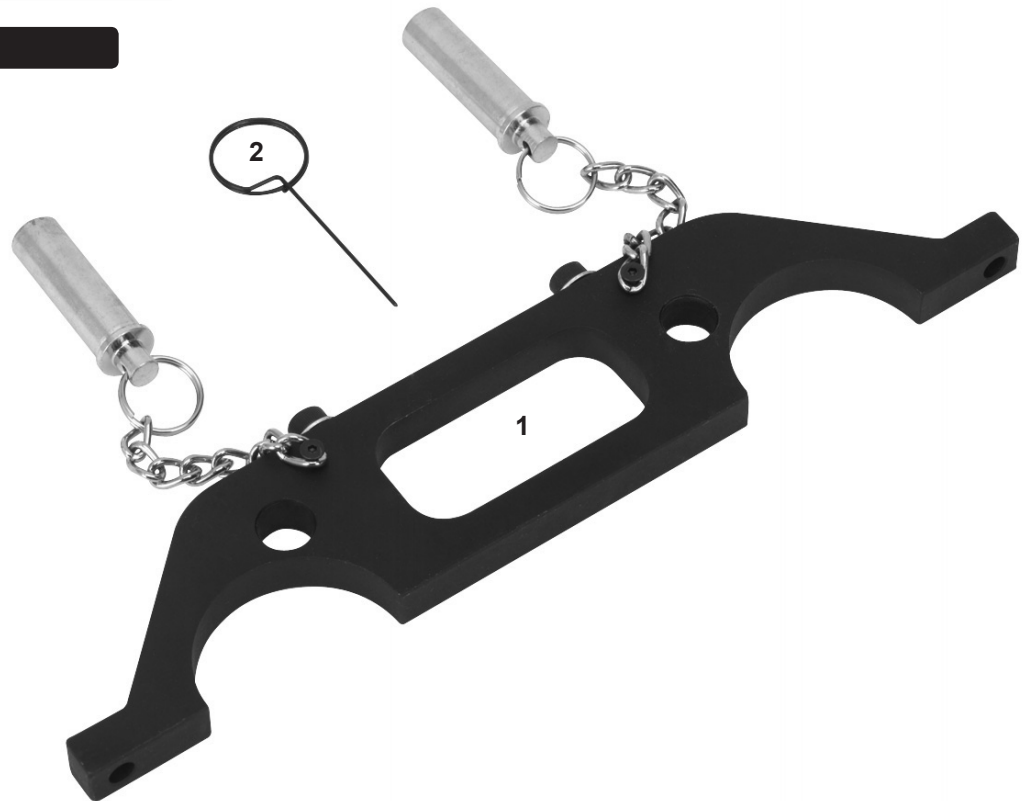

2. INTRODUCTION

Kit consists of camshaft and tensioner locking tools for 2.2 chain drive Vauxhall/Opel engines. Essential tools for engine timing when carrying out cylinder head work.

Item	Description	OEM No
1	Camshaft Setting/Locking Plate	KM6148
2	Tensioner Locking Pin	KM6077

3. APPLICATIONS

VAUXHALL/OPEL

Astra-G	(00 - 06)
Vectra-B	(00 - 02)
Vectra-C/Signum	(02 - 08)
VX220/Speedster	(00 - 06)
Zafira-A/B	(00 - 08)

ENGINE CODES

Z22SE
Z22YH

NOTE: It is our policy to continually improve products and as such we reserve the right to alter data, specifications and component parts without prior notice.

IMPORTANT: No liability is accepted for incorrect use of this product.

WARRANTY: Guarantee is 12 months from purchase date, proof of which will be required for any claim.

INFORMATION: For a copy of our latest catalogue and promotions call us on 01284 757525 and leave your full name and address, including postcode.