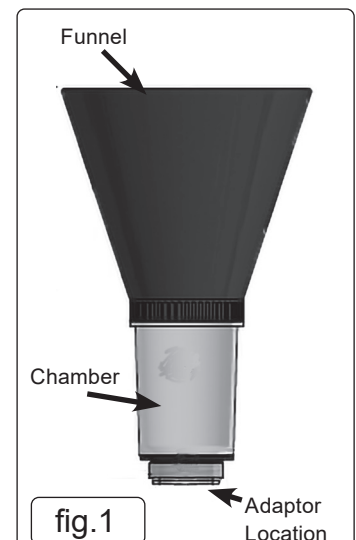

4.2. IN USE

NOTE: Ensure engine is cool before using funnel.

- 4.2.1. Remove original oil cap on engine.
- 4.2.2. Connect oil funnel or funnel with relevant adapter to oil filler neck.
- 4.2.3. Make sure the funnel is securely connected to the engine before filling.
- 4.2.4. Disconnect oil funnel from oil filler neck after oil is refilled.
- 4.2.5. Clean residual oil inside the funnel and store the funnel in dry and well-ventilated place.