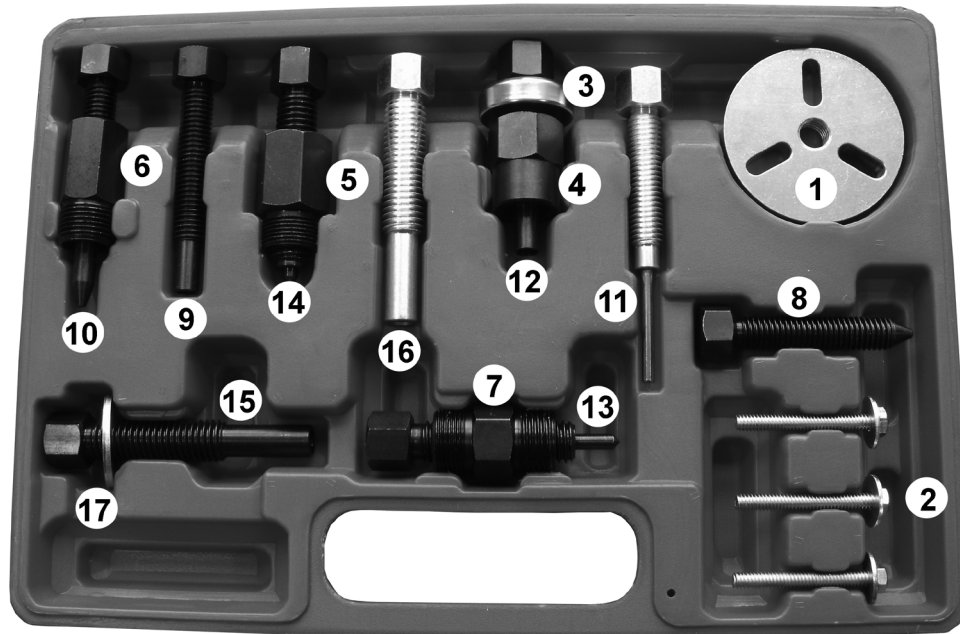

## 2. INTRODUCTION

Deluxe kit for the removal and installation of the air conditioning compressor clutch hubs. Designed to fit Harrison, Nippon Denso, Sanden, Tecumseh, York, Zexel but is also suitable for other compressor manufacturers.

## 3. CONTENTS

Refer to Parts list on next page.

Item	Part Number	Description
1	VS604-01	Puller Plate (M12.5 internal thread)
2	VS604-02	Puller Plate Retaining Bolts M6x1.25 (3 of)
3	VS604-03	Adaptor Installation Bearing
4	VS604-04	Adaptor (M16 internal thread)
5	VS604-05	Adaptor M22x1.5 (M16 internal thread)
6	VS604-06	Adaptor M22x1.75 (M12.5 internal thread)
7	VS604-07	Adaptor M24x1.5 / M24x2.0 (M16 internal thread)
8	VS604-08	Force Screw Black M12.5 (length 79mm)
9	VS604-09	Force Screw Black M12.5 (length 93.5mm)
10	VS604-10	Force Screw Black M12.5 (length 101.5mm)
11	VS604-11	Force Screw Silver M12.5 (length 116mm)
12	VS604-12	Force Screw M16 Black (length 82.5mm)
13	VS604-13	Force Screw M16 Black (length 89.5mm)
14	VS604-14	Force Screw M16 Black (length 90mm)
15	VS604-15	Force Screw M16 Black (length 100mm)
16	VS604-16	Force Screw M16 Silver (length 100mm)
17	VS604-17	Large washer
	N/A	3 x Small washers