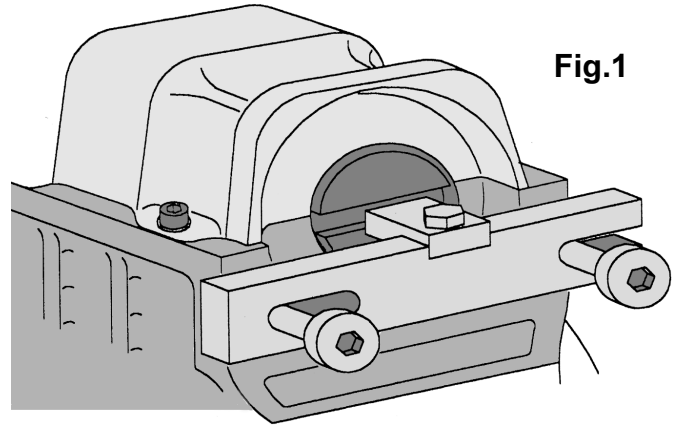

## 4. INSTRUCTIONS

On specified Volkswagen Group 1.9 diesel engines the camshaft can be set in timed position without removing the cam cover by using Tool VS4749.

The vacuum pump (exhauster) is removed giving access to the slot in the end of the camshaft. The vacuum pump retaining bolt holes are used to attach the two VS4749 bolts and plate. Slide the plate into the slot at the end of the camshaft to retain timing position. Fig.1.