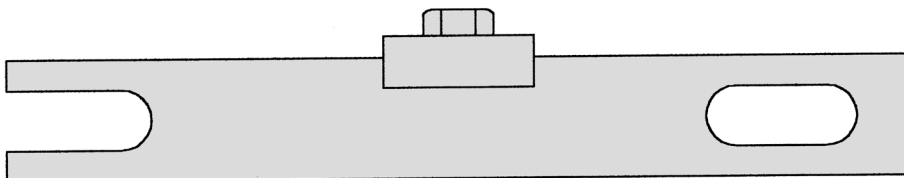

1

Issue No.	1
Issue Date.	230205

2