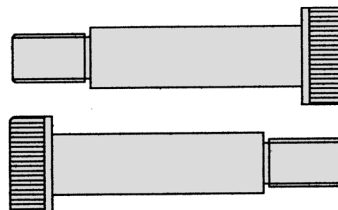

NOTE: It is our policy to continually improve products and as such we reserve the right to alter data, specifications and component parts without prior notice.

IMPORTANT: No liability is accepted for incorrect use of this product.

WARRANTY: Guarantee is 12 months from purchase date, proof of which will be required for any claim.

INFORMATION: For a copy of our latest catalogue and promotions call us on 01284 757525 and leave your full name and address, including postcode.

SEALEY Professional
TOOLS
AUTO SERVICE LINE

Sole UK Distributor
Sealey Group,
Bury St. Edmunds, Suffolk.

☎ 01284 757500
☎ 01284 703534

🌐 www.sealey.co.uk
✉ sales@sealey.co.uk