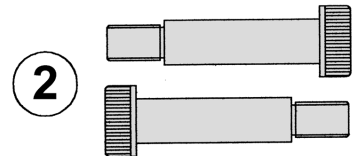

2

3.2 Additional Tools required:

VS124/V2 Injection Pump Locking Pin

VS124/03 Tensioner Adjuster (TDi)

Both tools are included in VW Timing Kit Ref VS124