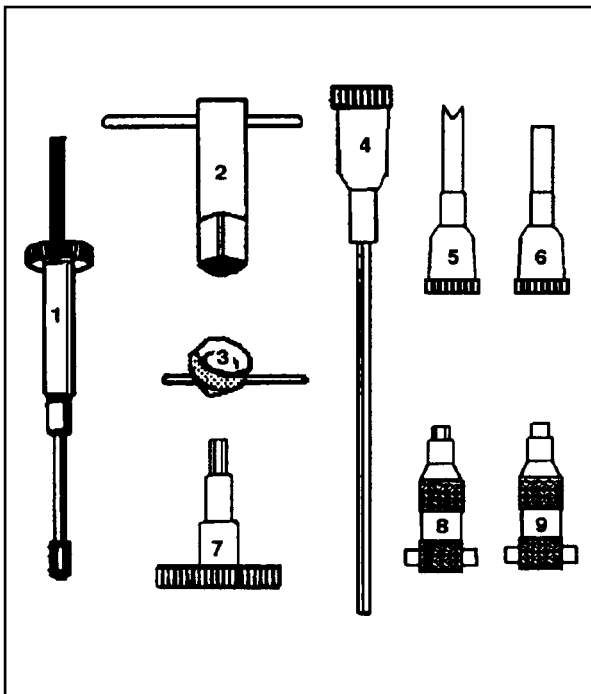

**STANDARD PARTS LIST**

1.	VS050/1	Dual Purpose Tool
2.	VS050/2	Float Needle Valve Spanner
3.	VS050/3	Bottom Fitting CD & CDS
4.	VS050/4	Mixture Adjustment (Bosch K)
5.	VS050/5	Mixture Adjustment (Nikki)
6.	VS050/6	Aisan & Toyota Venturi
7.	VS050/7	Mixture Adjustment (Bosch L)
8.	VS050/8	Mixture Adjustment (Ford CVH)
9.	VS050/9	Webber 0.8mm x4mm

**1. APPLICATIONS**

A comprehensive nine piece specialised tools set suitable for most popular carburettor & fuel injection systems used by the above car manufacturer's, and are as follows:

STROMBERG Carburettor, CD150, CD175, CDS, CDSE, and CD-2SE.