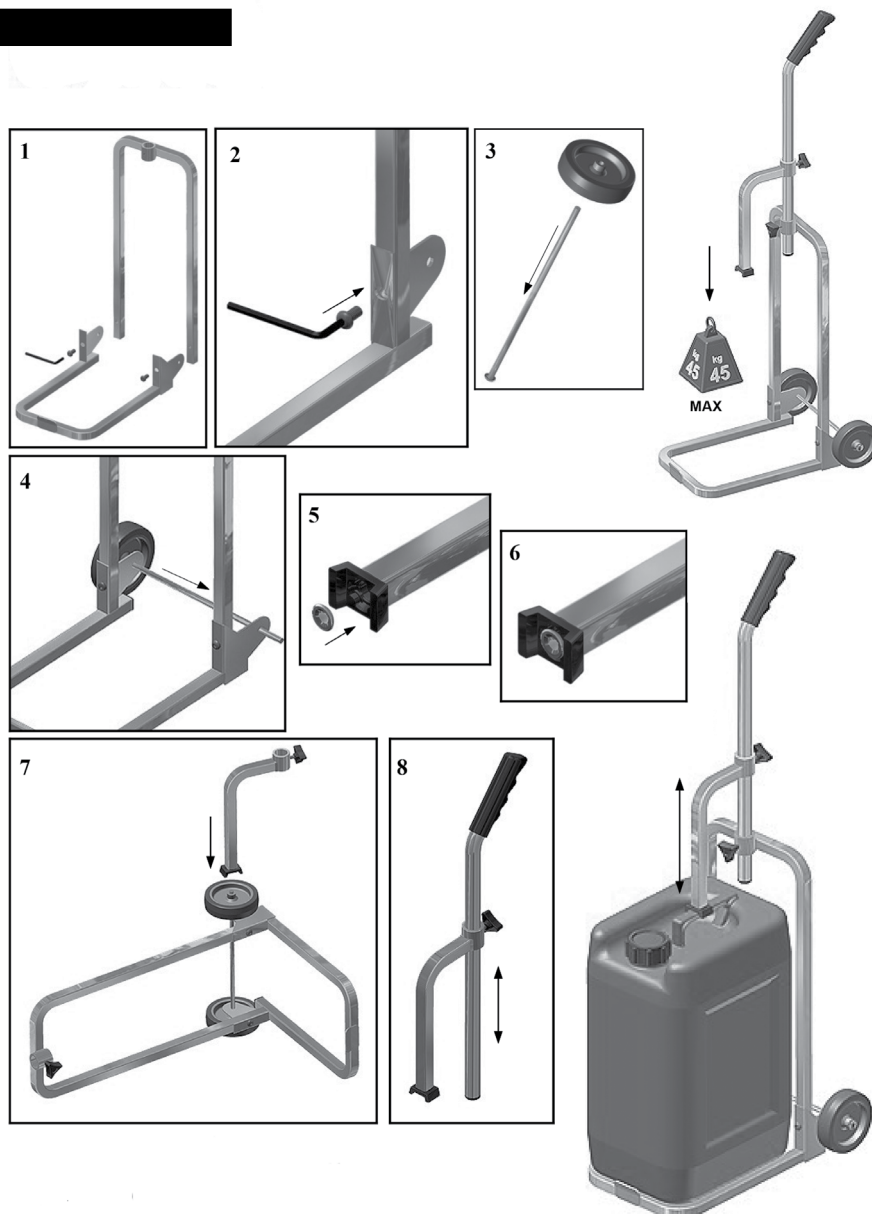

3. ASSEMBLY