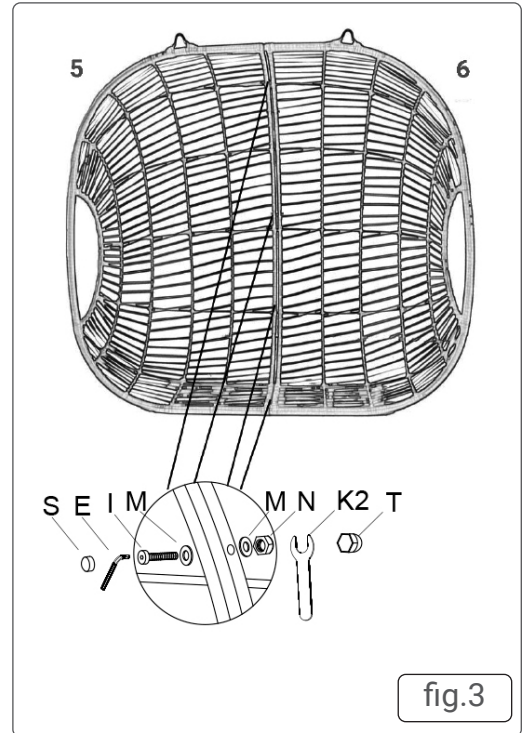

- DO NOT let children play in the chair.
- DO NOT let children use the chair without adult supervision.

Assembly