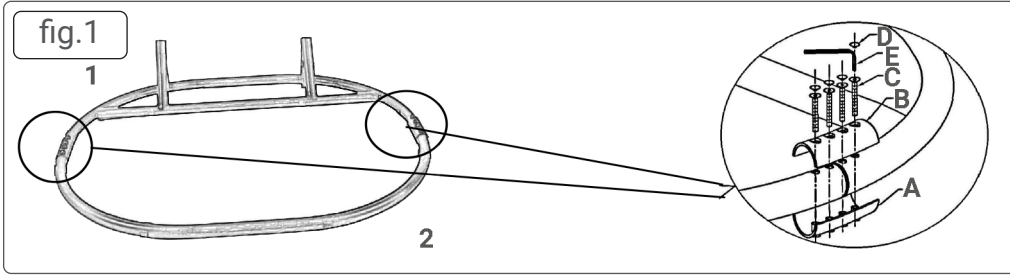

- DO NOT let children play in the chair.
- DO NOT let children use the chair without adult supervision.

Assembly