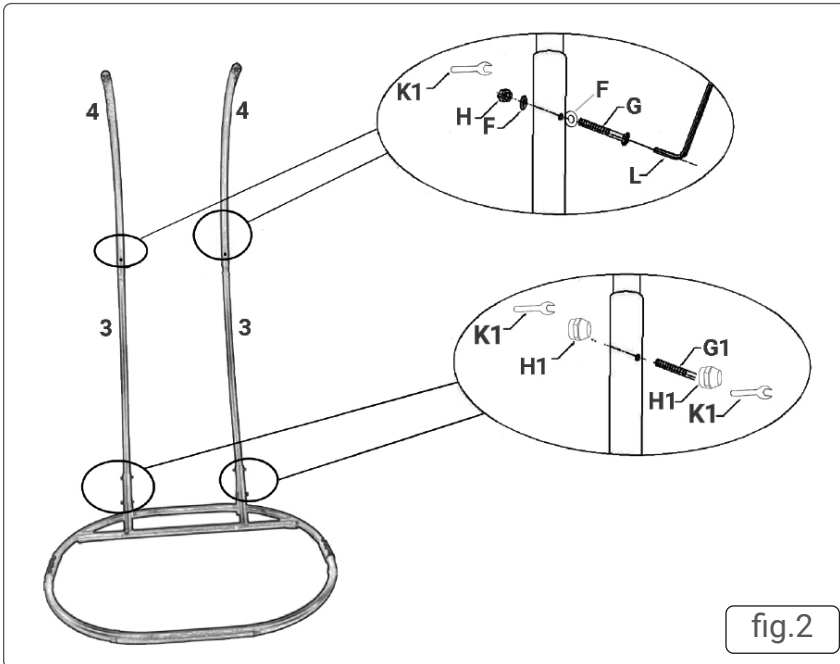

- DO NOT let children play in the chair.
- DO NOT let children use the chair without adult supervision.

Assembly