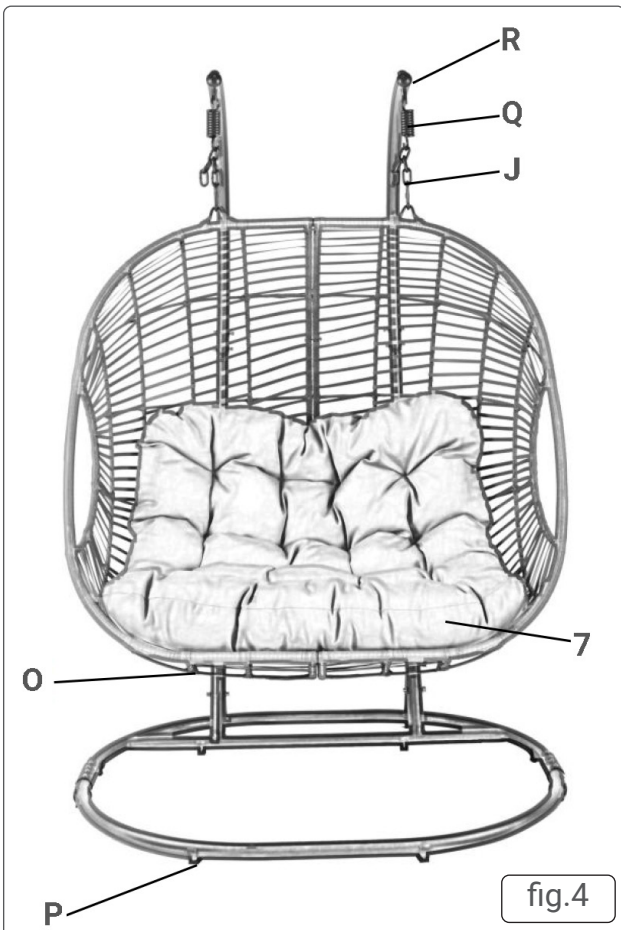

- DO NOT let children play in the chair.
- DO NOT let children use the chair without adult supervision.

Assembly