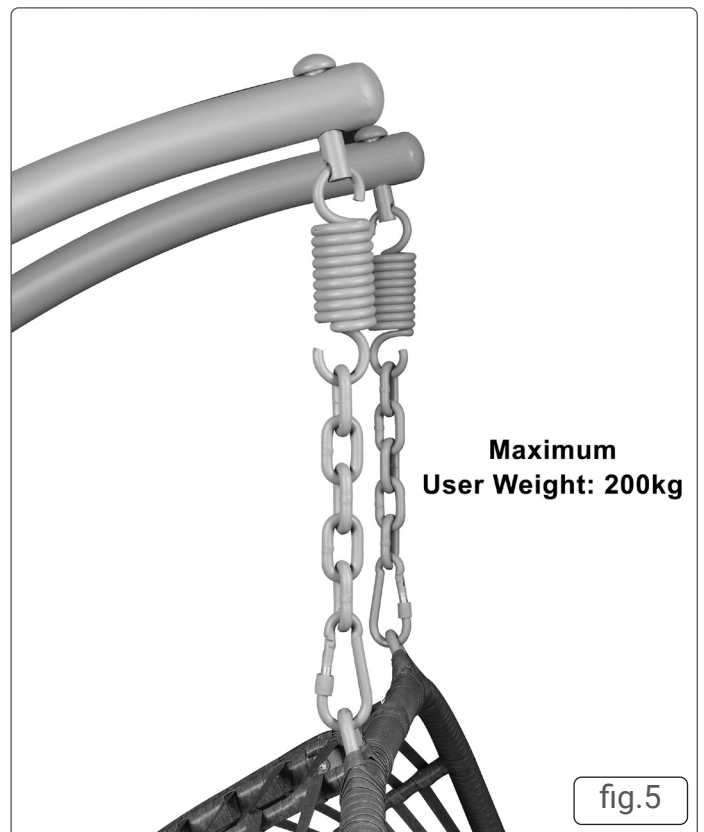

- DO NOT let children play in the chair.
- DO NOT let children use the chair without adult supervision.

Assembly