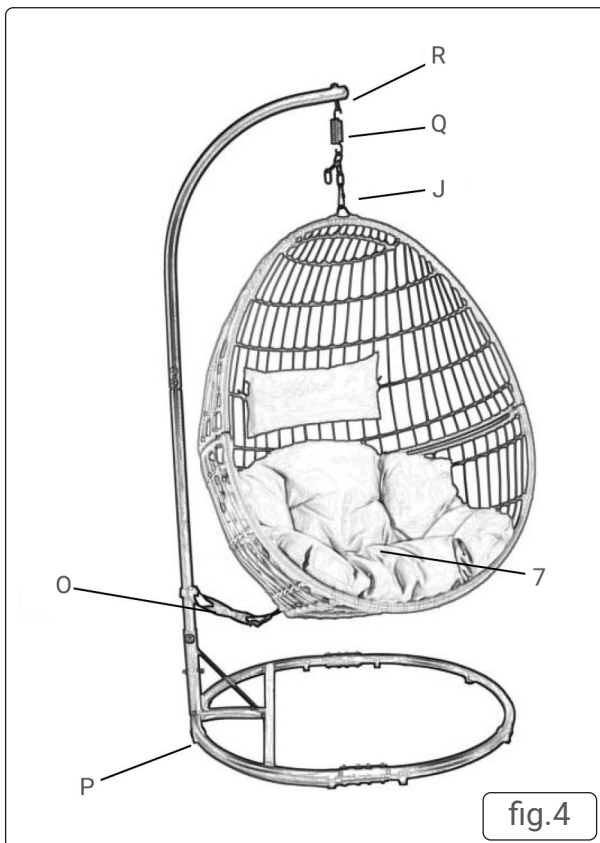

Assembly

Maintenance

- Perform Maintenance at least once a year in order to extend the life of your furniture.
- Regularly check all fixings are secure
- Any modifications of this appliance may be dangerous and are not permitted. **DO NOT** alter parts supplied by the manufacturer.