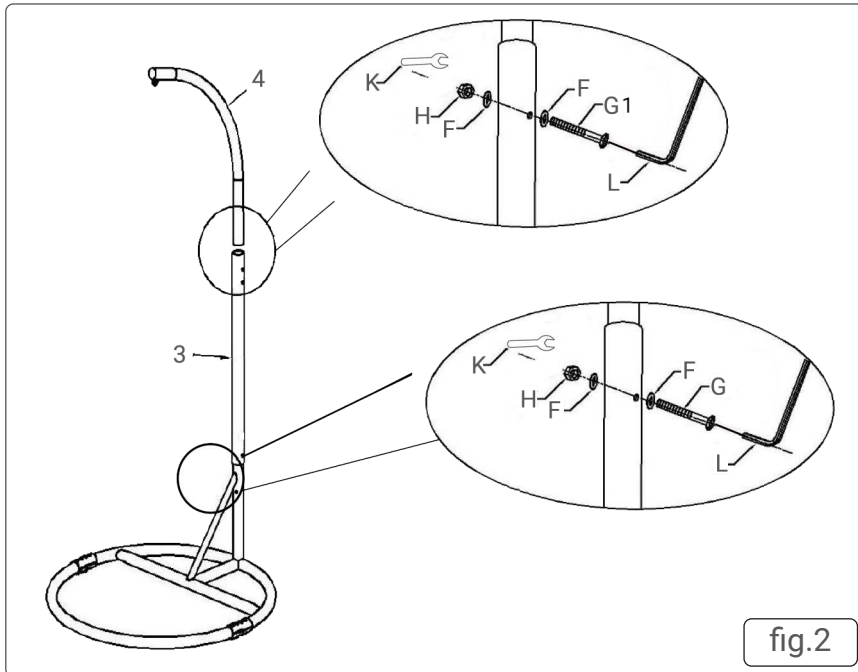

Assembly

Maintenance

- Perform Maintenance at least once a year in order to extend the life of your furniture.
- Regularly check all fixings are secure
- Any modifications of this appliance may be dangerous and are not permitted. **DO NOT** alter parts supplied by the manufacturer.