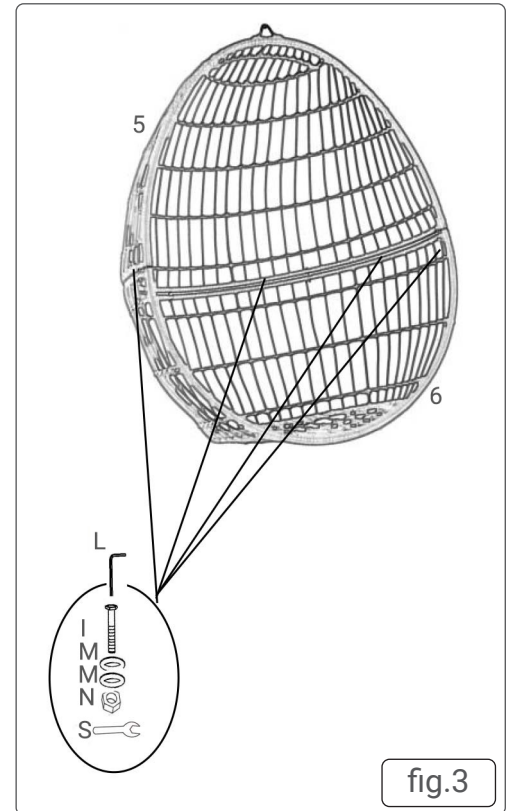

Assembly

Maintenance

- Perform Maintenance at least once a year in order to extend the life of your furniture.
- Regularly check all fixings are secure
- Any modifications of this appliance may be dangerous and are not permitted. **DO NOT** alter parts supplied by the manufacturer.