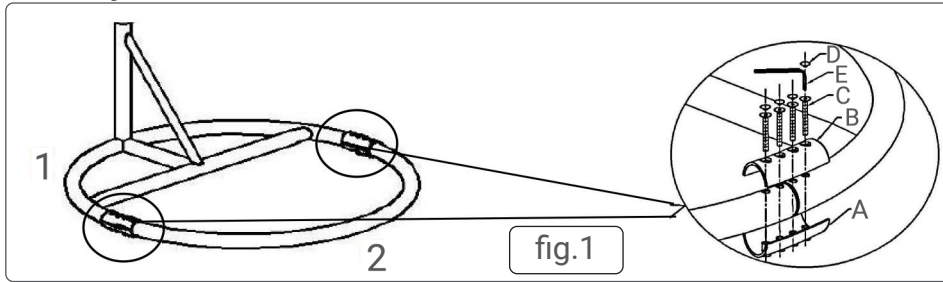

Assembly

Maintenance

- Perform Maintenance at least once a year in order to extend the life of your furniture.
- Regularly check all fixings are secure
- Any modifications of this appliance may be dangerous and are not permitted. **DO NOT** alter parts supplied by the manufacturer.