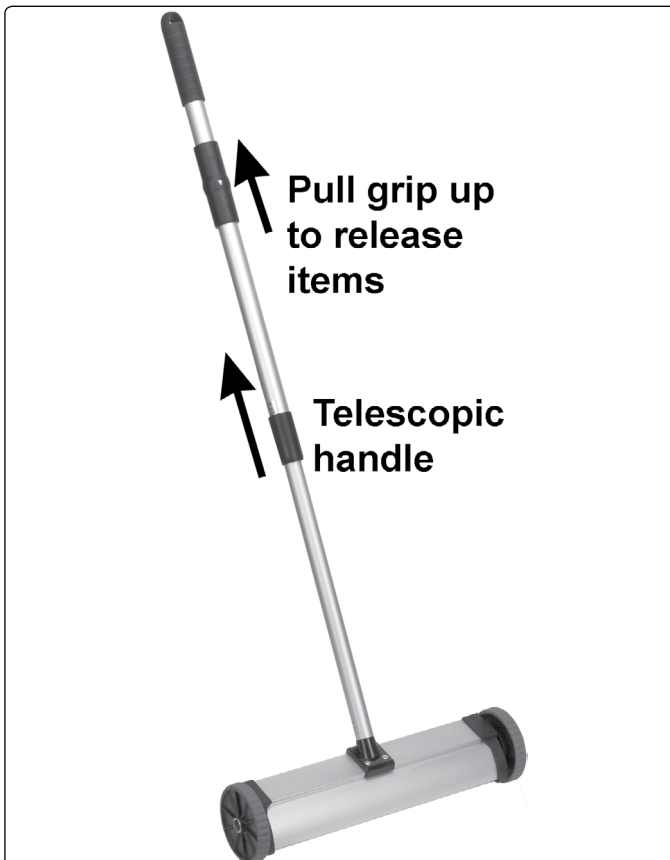

2. INTRODUCTION

Ideal for picking up ferrous material including swarf, nuts bolts and rivet ends. Easy pump action grip releases debris from magnetic pick up head.

3. OPERATION

- 3.1. Adjust the handle to a comfortable working height by twisting the top portion of the handle anticlockwise, pulling it out, and locking it by turning it clockwise.
- 3.2. Push the Roller along to pick up ferrous items.
- 3.3. Release them by pulling the grip upwards.