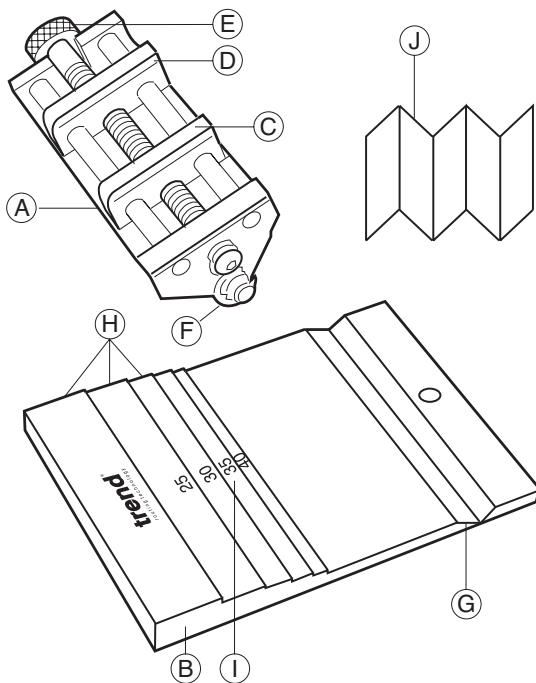

DWS/HG/SET - SPARE PARTS DIAGRAM

V1.0 12/2009

Item	Qty	Desc.	Ref. (1 off)
A	1	Diamond whetstone honing guide	DWS/HG/01
B	1	Diamond honing guide setting device	DWS/HG/02
J	1	Instruction	INST/DWS/HG