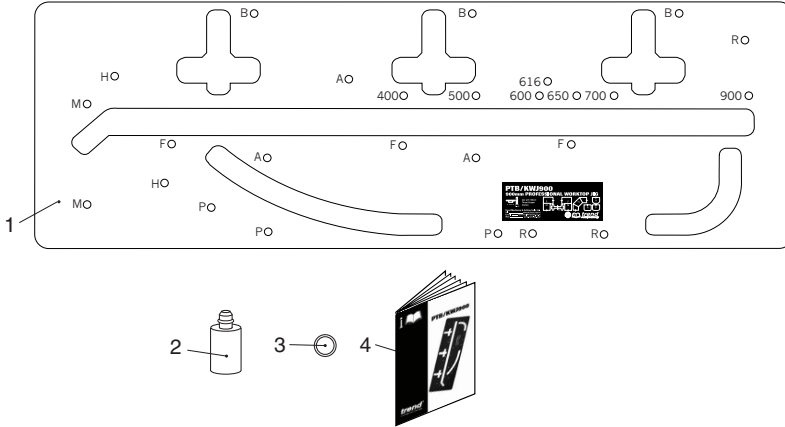

**PTB/KWJ900 - SPARE PARTS DIAGRAM**

**v1.0 02/2010**

| <b>PTB/KWJ900 - SPARE PARTS LIST</b> |             |   | <b>v1.1 02/2010</b> |
|--------------------------------------|-------------|---|---------------------|
| <b>No.</b>                           | <b>Qty.</b> | <b>Desc.</b>                                  | <b>Ref.</b>         |
| 1                                    | 1           | PTB/KWJ900                                    | PTB/KWJ900          |
| 2                                    | 3           | Alloy Bush 20mm dia.                          | BUSH/600            |
| 3                                    | 0           | Combi Jig 'O' Ring Set for Bushes (pack of 5) | CJ/ORS              |
| 4                                    | 1           | Manual  | MANU/PTB/900        |