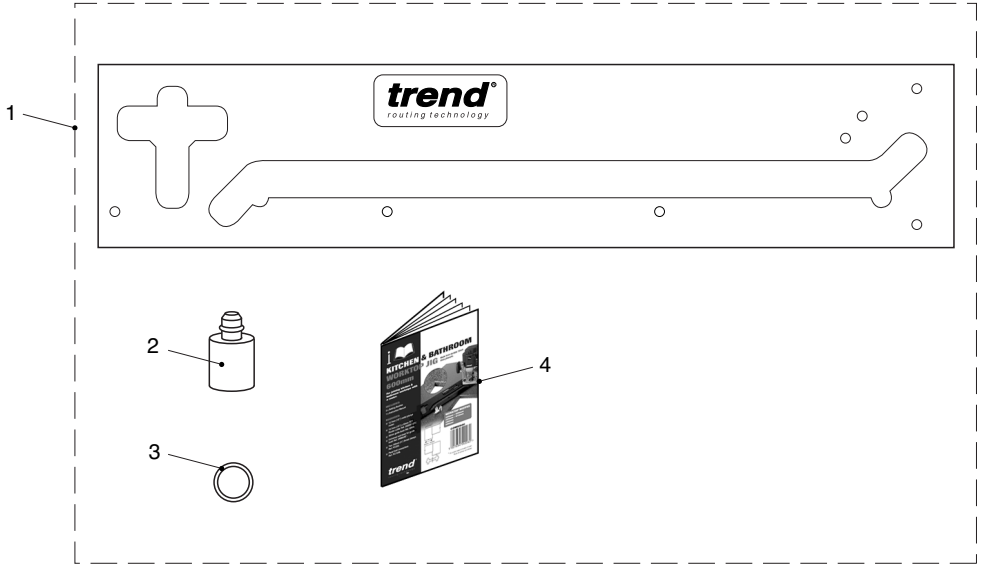

PKWJ600 - SPARE PARTS DIAGRAM

v1.0 09/2013

Please use only Trend original spare parts.

PKWJ600 - SPARE PARTS LIST			v1.0 09/2013
No.	Qty.	Desc.	Ref.
1	1	PKWJ600 Jig	PKWJ600
2	3	Alloy Bush 20mm Dia.	BUSH/600
3	0	Combi Jig 'O' Ring Pack for Bushes (pack of 5)	CJ/ORS
4	1	Manual	MANU/PKWJ600