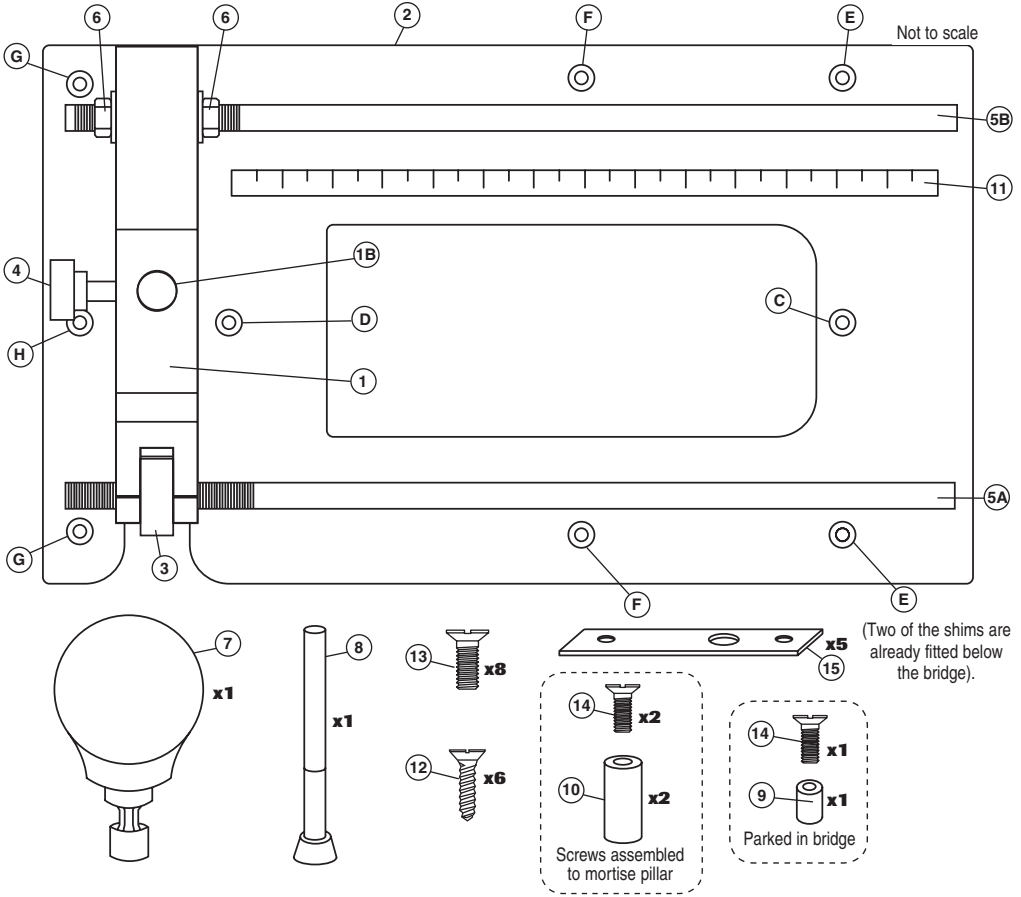

SPARE PARTS

Please use only Trend original spare parts.

Item	Qty.	Desc.	Ref. (1 off)
1	1	Bridge	WP-CRB/01
2	1	Baseplate	WP-CRB/02
3	1	Micro Adjuster Knob	WP-CRB/03
4	1	Bridge Pinch Bolt	WP-CRB/04
5A	1	Adjuster Rod 8mm x 270mm	WP-CRB/05A
5B	1	Fixed Rod 8mm x 270mm	WP-CRB/05B
6	2	Guide Rod Lock Nut M8 Half Hex	WP-CRB/06
7	1	Offset Handle	WP-CRB/07
8	1	Anti-tilt Leg (complete)	WP-CRB/08
9	1	Pivot Pin	WP-CRB/09
10	1	Mortise Pillar	WP-CRB/10

Item	Qty.	Desc.	Ref. (1 off)
11	1	Indexed Rule Scale Self Adhesive	WP-CRB/11
12	6	Woodscrew No 6 x 12.7mm Pozi	WP-SCW/119
13	1	M5 Screw Pack Csk (8mm,10mm, 12mm,16mm) 2 off	WP-CRB/13
14	3	Machine Screw Csk M4 x 10mm Slot	WP-SCW/48
15	1	Bridge Shim Kit 2 x 3mm, 1 x 2mm, 1 x 1mm, 1 x 0.5mm	WP-CRB/15
16	2	Washer 8.5mm x 15.5mm x 1.5mm	WP-WASH/15
17	1	Spring for Bridge Pinch Bolt	WP-CRB/17
18	1	Instructions	INST/CRB