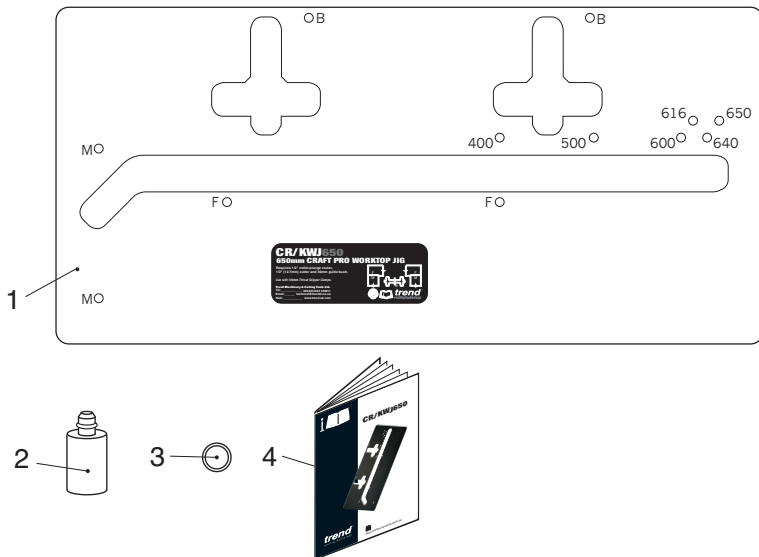

CR/KWJ650 - SPARE PARTS DIAGRAM

v1.0 09/2011

Please use only Trend original spare parts.

TT/KWJ650 - SPARE PARTS LIST			v1.0 09/2011
No.	Qty.	Desc.	Ref.
1	1	Craft Pro 650mm Worktop Jig	CR/KWJ650
2	3	Alloy Bush 20mm dia.	BUSH/600
3	1	Combi Jig 'O' Ring Pack for Bushes (pack of 5)	CJ/ORS
4	1	Manual	MANU/CR/K650