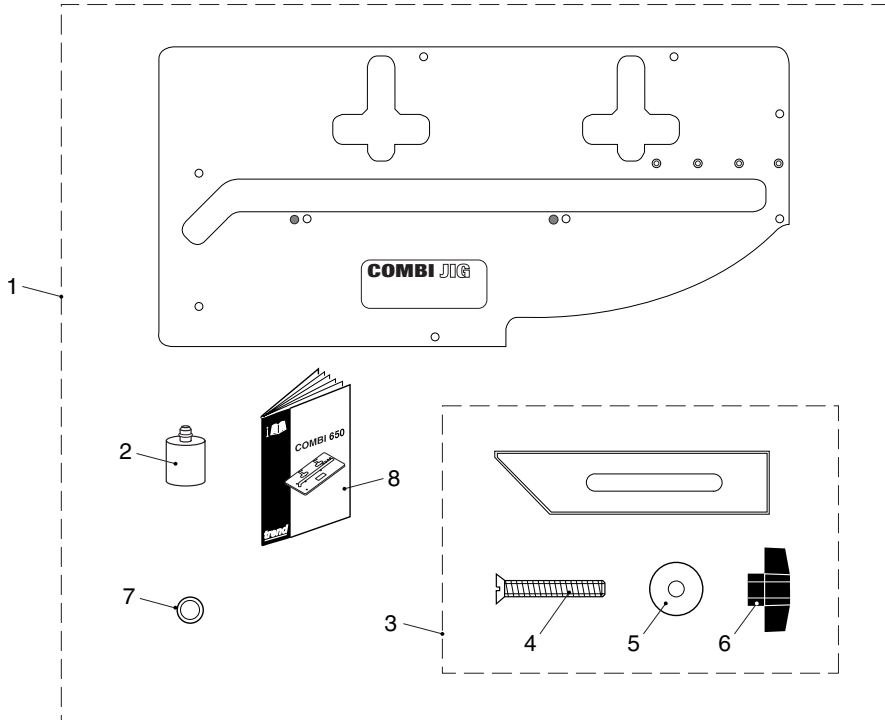

COMBI 651 - SPARE PARTS DIAGRAM

v1.0 04/2003

COMBI 651 - SPARE PARTS LIST			v1.0 04/2003
No.	Qty.	Desc.	Ref.
1	1	Combi 651 Jig	COMBI/651
2	3	Alloy Bush	CJ/BUSH
3	1	Length Setting Stop	CJ/LSK
4	0	Machine Screw Csk M8 x 50mm Slot	WP-SCW/41
5	0	Washer 8.5mm x 32mm x 1.0mm	WP-WASH/17
6	0	Knob M8	WP-KNOB/10
7	0	Combi Jig 'O' Ring Pack for Bushes (pack of 5)	CJ/ORS
8	1	Manual	MANU/651