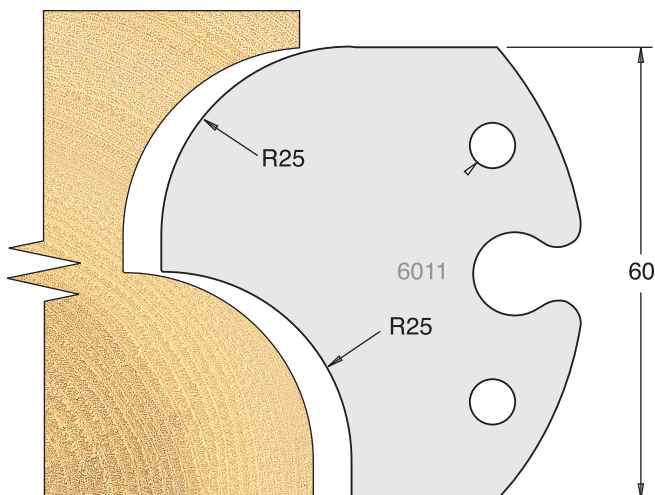

All drawings are actual size
Profile drawing shows back of knife

Tool Steel Multi Profile Cutters - 60x5.5mm

Knives	IT/33 011 60	£28.35
Limitors	IT/34 011 60	£23.10

Knives	IT/33 012 60	£28.35
Limitors	IT/34 012 60	£23.10

Knives	IT/33 016 60	£28.35
Limitors	IT/34 016 60	£23.10

Knives	IT/33 019 60	£28.35
Limitors	IT/34 019 60	£23.10

Knives	IT/33 020 60	£28.35
Limitors	IT/34 020 60	£23.10

Knives	IT/33 021 60	£28.35
Limitors	IT/34 021 60	£23.10