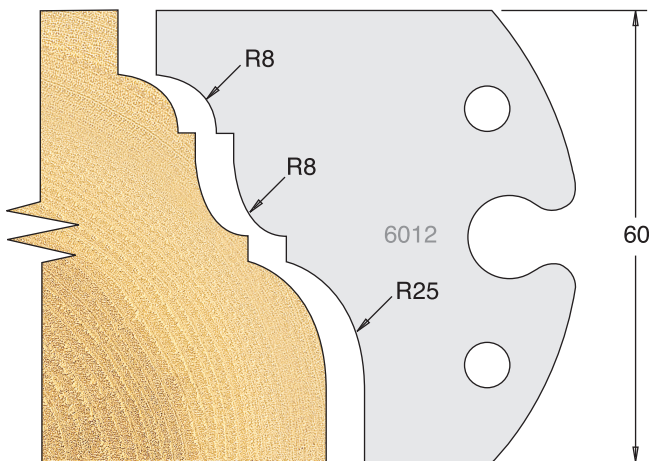

All drawings are actual size
Profile drawing shows back of knife

Tool Steel Multi Profile Cutters - 60x5.5mm

Knives	IT/33 011 60	£28.35
Limitors	IT/34 011 60	£23.10

Knives	IT/33 012 60	£28.35
Limitors	IT/34 012 60	£23.10

Knives	IT/33 016 60	£28.35
Limitors	IT/34 016 60	£23.10

Knives	IT/33 019 60	£28.35
Limitors	IT/34 019 60	£23.10

Knives	IT/33 020 60	£28.35
Limitors	IT/34 020 60	£23.10

Knives	IT/33 021 60	£28.35
Limitors	IT/34 021 60	£23.10