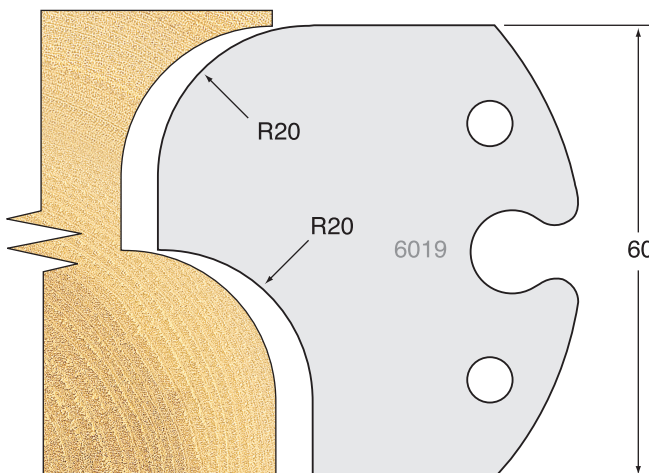

All drawings are actual size
Profile drawing shows back of knife

Tool Steel Multi Profile Cutters - 60x5.5mm

Knives	IT/33 011 60	£28.35
Limitors	IT/34 011 60	£23.10

Knives	IT/33 012 60	£28.35
Limitors	IT/34 012 60	£23.10

Knives	IT/33 016 60	£28.35
Limitors	IT/34 016 60	£23.10

Knives	IT/33 019 60	£28.35
Limitors	IT/34 019 60	£23.10

Knives	IT/33 020 60	£28.35
Limitors	IT/34 020 60	£23.10

Knives	IT/33 021 60	£28.35
Limitors	IT/34 021 60	£23.10