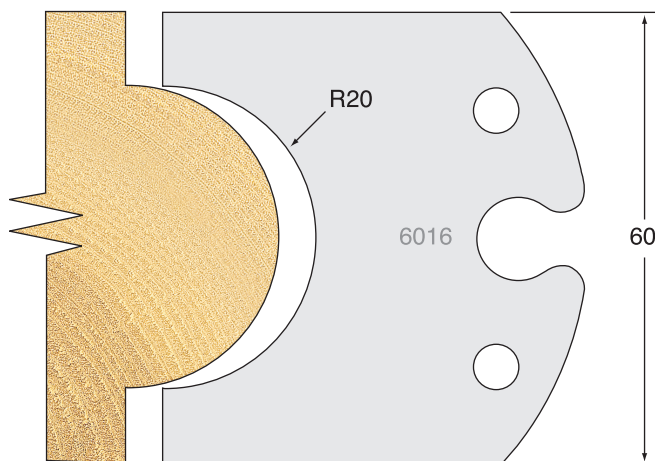

All drawings are actual size
Profile drawing shows back of knife

Tool Steel Multi Profile Cutters - 60x5.5mm

Knives	IT/33 011 60	£28.35
Limitors	IT/34 011 60	£23.10

Knives	IT/33 012 60	£28.35
Limitors	IT/34 012 60	£23.10

Knives	IT/33 016 60	£28.35
Limitors	IT/34 016 60	£23.10

Knives	IT/33 019 60	£28.35
Limitors	IT/34 019 60	£23.10

Knives	IT/33 020 60	£28.35
Limitors	IT/34 020 60	£23.10

Knives	IT/33 021 60	£28.35
Limitors	IT/34 021 60	£23.10