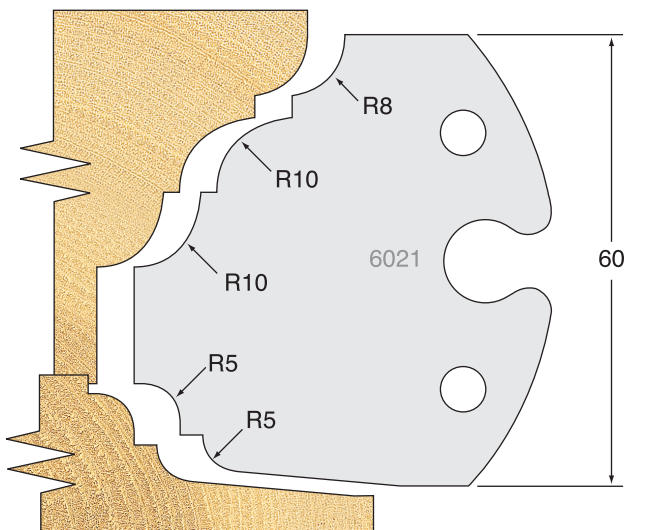

All drawings are actual size
Profile drawing shows back of knife

Tool Steel Multi Profile Cutters - 60x5.5mm

Knives	IT/33 011 60	£28.35
Limitors	IT/34 011 60	£23.10

Knives	IT/33 012 60	£28.35
Limitors	IT/34 012 60	£23.10

Knives	IT/33 016 60	£28.35
Limitors	IT/34 016 60	£23.10

Knives	IT/33 019 60	£28.35
Limitors	IT/34 019 60	£23.10

Knives	IT/33 020 60	£28.35
Limitors	IT/34 020 60	£23.10

Knives	IT/33 021 60	£28.35
Limitors	IT/34 021 60	£23.10