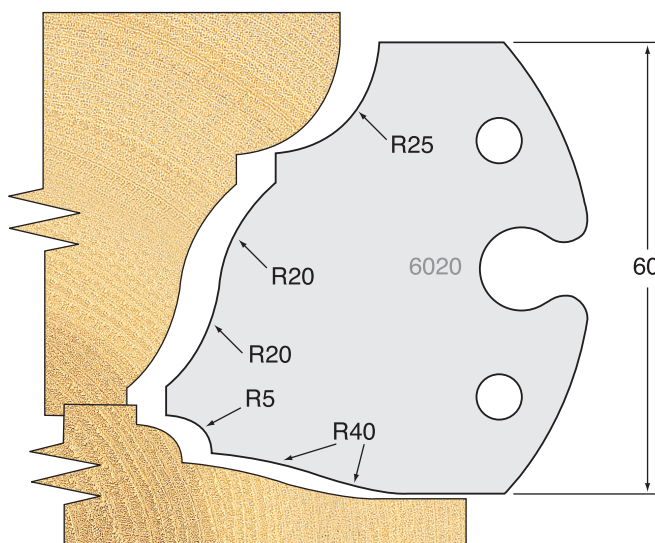

All drawings are actual size
Profile drawing shows back of knife

Tool Steel Multi Profile Cutters - 60x5.5mm

Knives	IT/33 011 60	£28.35
Limitors	IT/34 011 60	£23.10

Knives	IT/33 012 60	£28.35
Limitors	IT/34 012 60	£23.10

Knives	IT/33 016 60	£28.35
Limitors	IT/34 016 60	£23.10

Knives	IT/33 019 60	£28.35
Limitors	IT/34 019 60	£23.10

Knives	IT/33 020 60	£28.35
Limitors	IT/34 020 60	£23.10

Knives	IT/33 021 60	£28.35
Limitors	IT/34 021 60	£23.10