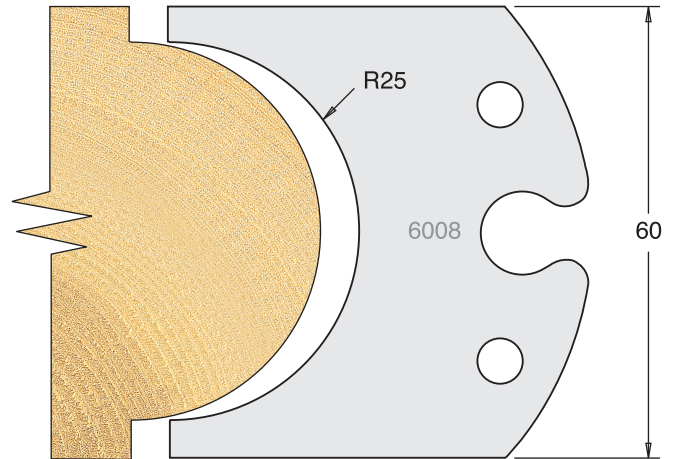

All drawings are actual size
Profile drawing shows back of knife

Tool Steel Multi Profile Cutters - 60x5.5mm

Knives	IT/33 003 60	£28.35
Limitors	IT/34 003 60	£23.10

Knives	IT/33 004 60	£28.35
Limitors	IT/34 004 60	£23.10

Knives	IT/33 006 60	£28.35
Limitors	IT/34 006 60	£23.10

Knives	IT/33 008 60	£28.35
Limitors	IT/34 008 60	£23.10

Knives	IT/33 009 60	£28.35
Limitors	IT/34 009 60	£23.10

Knives	IT/33 010 60	£28.35
Limitors	IT/34 010 60	£23.10