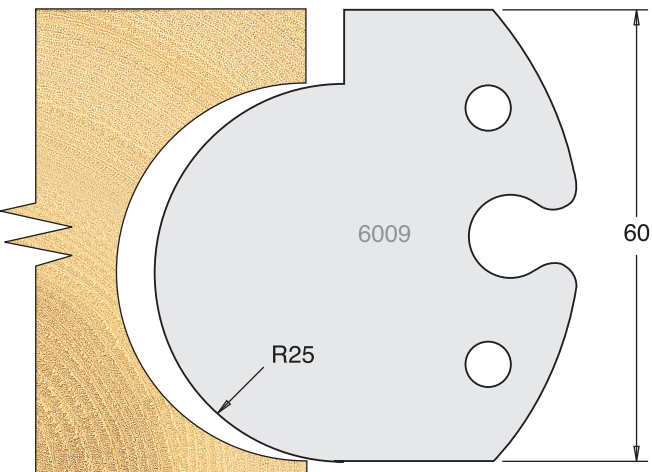

All drawings are actual size
Profile drawing shows back of knife

Tool Steel Multi Profile Cutters - 60x5.5mm

Knives	IT/33 003 60	£28.35
Limitors	IT/34 003 60	£23.10

Knives	IT/33 004 60	£28.35
Limitors	IT/34 004 60	£23.10

Knives	IT/33 006 60	£28.35
Limitors	IT/34 006 60	£23.10

Knives	IT/33 008 60	£28.35
Limitors	IT/34 008 60	£23.10

Knives	IT/33 009 60	£28.35
Limitors	IT/34 009 60	£23.10

Knives	IT/33 010 60	£28.35
Limitors	IT/34 010 60	£23.10