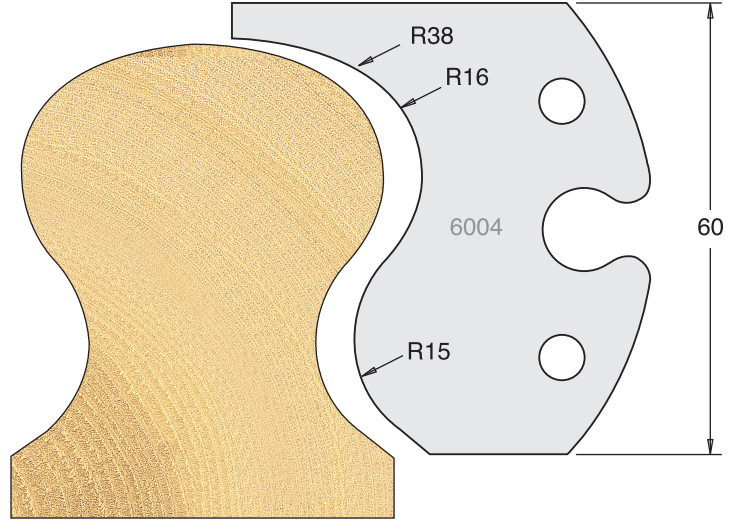

All drawings are actual size
Profile drawing shows back of knife

Tool Steel Multi Profile Cutters - 60x5.5mm

Knives	IT/33 003 60	£28.35
Limitors	IT/34 003 60	£23.10

Knives	IT/33 004 60	£28.35
Limitors	IT/34 004 60	£23.10

Knives	IT/33 006 60	£28.35
Limitors	IT/34 006 60	£23.10

Knives	IT/33 008 60	£28.35
Limitors	IT/34 008 60	£23.10

Knives	IT/33 009 60	£28.35
Limitors	IT/34 009 60	£23.10

Knives	IT/33 010 60	£28.35
Limitors	IT/34 010 60	£23.10