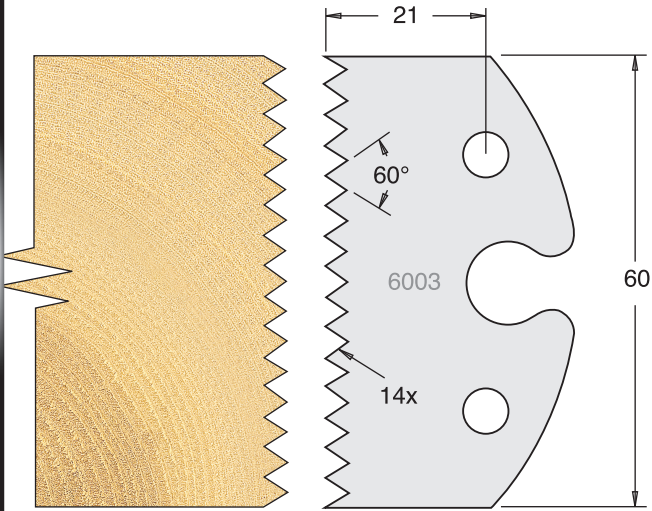

All drawings are actual size
Profile drawing shows back of knife

Tool Steel Multi Profile Cutters - 60x5.5mm

Knives	IT/33 003 60	£28.35
Limitors	IT/34 003 60	£23.10

Knives	IT/33 004 60	£28.35
Limitors	IT/34 004 60	£23.10

Knives	IT/33 006 60	£28.35
Limitors	IT/34 006 60	£23.10

Knives	IT/33 008 60	£28.35
Limitors	IT/34 008 60	£23.10

Knives	IT/33 009 60	£28.35
Limitors	IT/34 009 60	£23.10

Knives	IT/33 010 60	£28.35
Limitors	IT/34 010 60	£23.10