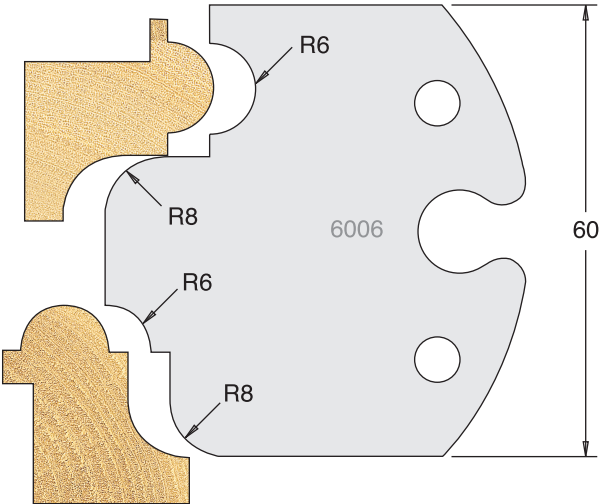

All drawings are actual size
Profile drawing shows back of knife

Tool Steel Multi Profile Cutters - 60x5.5mm

Knives	IT/33 003 60	£28.35
Limitors	IT/34 003 60	£23.10

Knives	IT/33 004 60	£28.35
Limitors	IT/34 004 60	£23.10

Knives	IT/33 006 60	£28.35
Limitors	IT/34 006 60	£23.10

Knives	IT/33 008 60	£28.35
Limitors	IT/34 008 60	£23.10

Knives	IT/33 009 60	£28.35
Limitors	IT/34 009 60	£23.10

Knives	IT/33 010 60	£28.35
Limitors	IT/34 010 60	£23.10