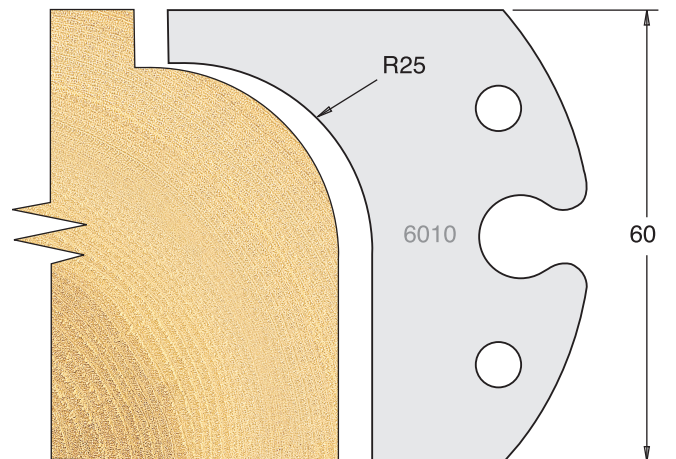

All drawings are actual size
Profile drawing shows back of knife

Tool Steel Multi Profile Cutters - 60x5.5mm

Knives	IT/33 003 60	£28.35
Limitors	IT/34 003 60	£23.10

Knives	IT/33 004 60	£28.35
Limitors	IT/34 004 60	£23.10

Knives	IT/33 006 60	£28.35
Limitors	IT/34 006 60	£23.10

Knives	IT/33 008 60	£28.35
Limitors	IT/34 008 60	£23.10

Knives	IT/33 009 60	£28.35
Limitors	IT/34 009 60	£23.10

Knives	IT/33 010 60	£28.35
Limitors	IT/34 010 60	£23.10