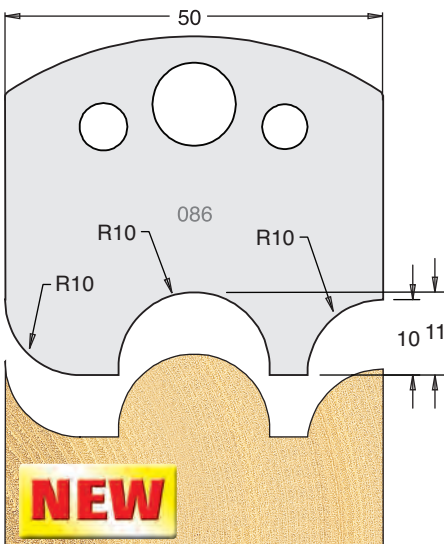

Tool Steel Multi Profile Cutters - 50x4mm

Knives	IT/33 080 50	£20.48
Limitors	IT/34 080 50	£17.12

Knives	IT/33 081 50	£20.48
Limitors	IT/34 081 50	£17.12

Knives	IT/33 082 50	£20.48
Limitors	IT/34 082 50	£17.12

Knives	IT/33 083 50	£20.48
Limitors	IT/34 083 50	£17.12

Knives	IT/33 084 50	£20.48
Limitors	IT/34 084 50	£17.12

Knives	IT/33 085 50	£20.48
Limitors	IT/34 085 50	£17.12

Knives	IT/33 086 50	£20.48
Limitors	IT/34 086 50	£17.12