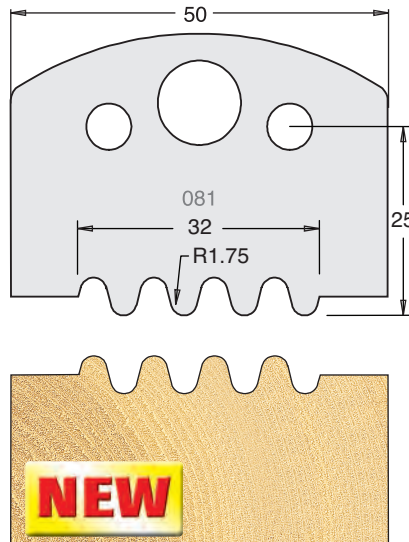

Tool Steel Multi Profile Cutters - 50x4mm

Knives	IT/33 080 50	£20.48
Limitors	IT/34 080 50	£17.12

Knives	IT/33 081 50	£20.48
Limitors	IT/34 081 50	£17.12

Knives	IT/33 082 50	£20.48
Limitors	IT/34 082 50	£17.12

Knives	IT/33 083 50	£20.48
Limitors	IT/34 083 50	£17.12

Knives	IT/33 084 50	£20.48
Limitors	IT/34 084 50	£17.12

Knives	IT/33 085 50	£20.48
Limitors	IT/34 085 50	£17.12

Knives	IT/33 086 50	£20.48
Limitors	IT/34 086 50	£17.12