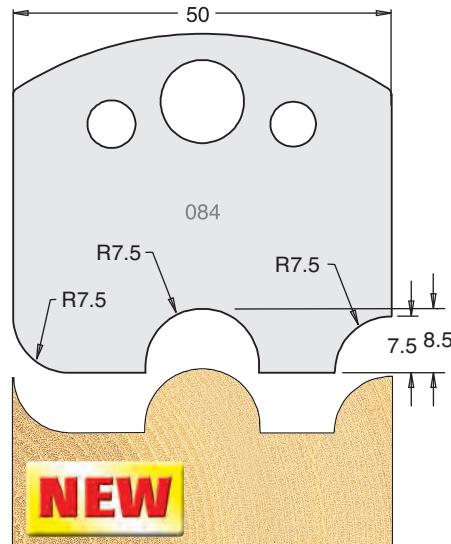

Tool Steel Multi Profile Cutters - 50x4mm

Knives	IT/33 080 50	£20.48
Limitors	IT/34 080 50	£17.12

Knives	IT/33 081 50	£20.48
Limitors	IT/34 081 50	£17.12

Knives	IT/33 082 50	£20.48
Limitors	IT/34 082 50	£17.12

Knives	IT/33 083 50	£20.48
Limitors	IT/34 083 50	£17.12

Knives	IT/33 084 50	£20.48
Limitors	IT/34 084 50	£17.12

Knives	IT/33 085 50	£20.48
Limitors	IT/34 085 50	£17.12

Knives	IT/33 086 50	£20.48
Limitors	IT/34 086 50	£17.12