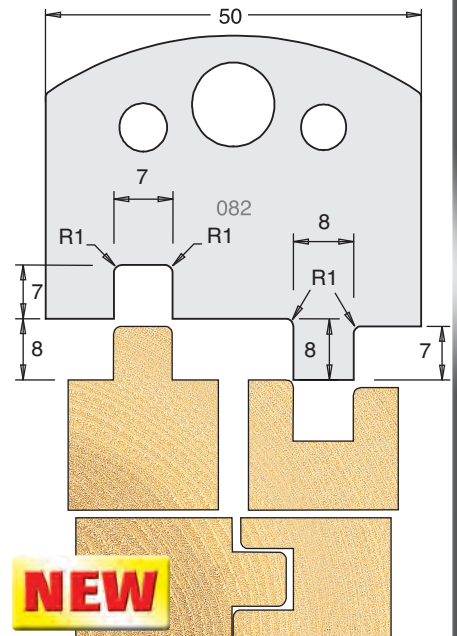

Tool Steel Multi Profile Cutters - 50x4mm

Knives	IT/33 080 50	£20.48
Limitors	IT/34 080 50	£17.12

Knives	IT/33 081 50	£20.48
Limitors	IT/34 081 50	£17.12

Knives	IT/33 082 50	£20.48
Limitors	IT/34 082 50	£17.12