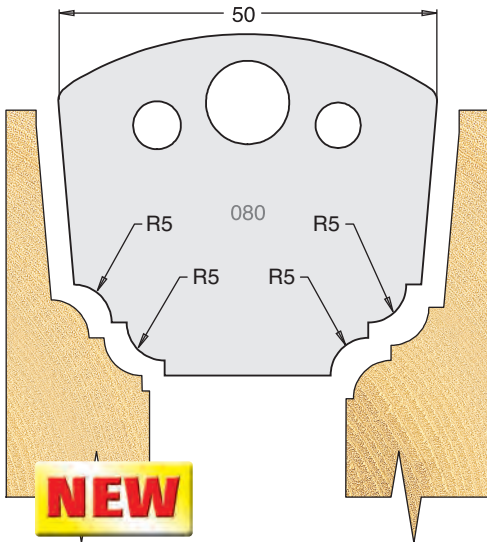

Tool Steel Multi Profile Cutters - 50x4mm

Knives	IT/33 080 50	£20.48
Limitors	IT/34 080 50	£17.12

Knives	IT/33 081 50	£20.48
Limitors	IT/34 081 50	£17.12

Knives	IT/33 082 50	£20.48
Limitors	IT/34 082 50	£17.12