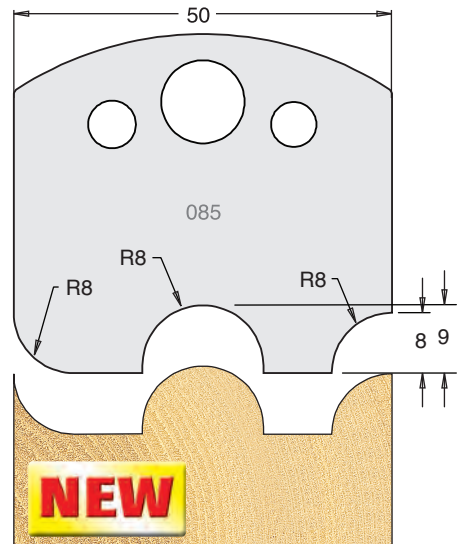

Tool Steel Multi Profile Cutters - 50x4mm

Knives	IT/33 080 50	£20.48
Limitors	IT/34 080 50	£17.12

Knives	IT/33 081 50	£20.48
Limitors	IT/34 081 50	£17.12

Knives	IT/33 082 50	£20.48
Limitors	IT/34 082 50	£17.12

Knives	IT/33 083 50	£20.48
Limitors	IT/34 083 50	£17.12

Knives	IT/33 084 50	£20.48
Limitors	IT/34 084 50	£17.12

Knives	IT/33 085 50	£20.48
Limitors	IT/34 085 50	£17.12

Knives	IT/33 086 50	£20.48
Limitors	IT/34 086 50	£17.12