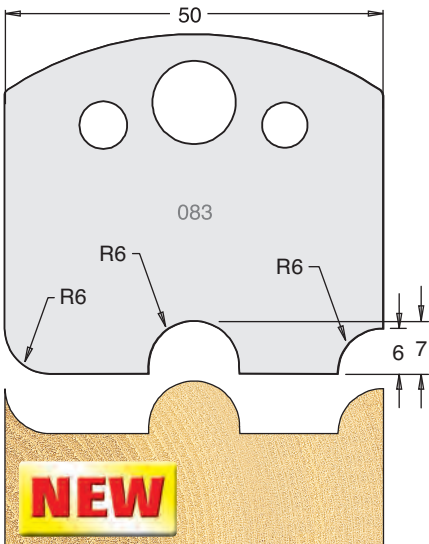

Tool Steel Multi Profile Cutters - 50x4mm

Knives	IT/33 080 50	£20.48
Limitors	IT/34 080 50	£17.12

Knives	IT/33 081 50	£20.48
Limitors	IT/34 081 50	£17.12

Knives	IT/33 082 50	£20.48
Limitors	IT/34 082 50	£17.12

Knives	IT/33 083 50	£20.48
Limitors	IT/34 083 50	£17.12

Knives	IT/33 084 50	£20.48
Limitors	IT/34 084 50	£17.12

Knives	IT/33 085 50	£20.48
Limitors	IT/34 085 50	£17.12

Knives	IT/33 086 50	£20.48
Limitors	IT/34 086 50	£17.12