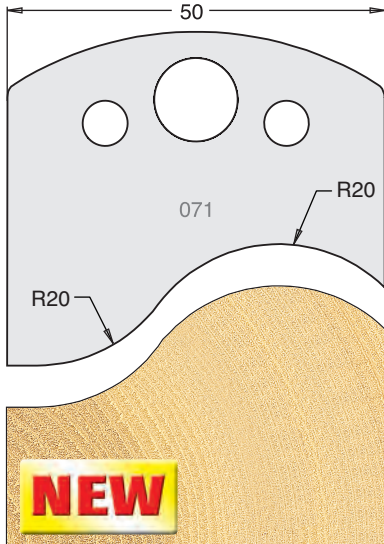

All drawings are actual size  
Profile drawing shows back of knife

### Tool Steel Multi Profile Cutters - 50x4mm

Knives	IT/33 071 50	£20.48
Limiters	IT/34 071 50	£17.12

Knives	IT/33 072 50	£20.48
Limiters	IT/34 072 50	£17.12

Knives	IT/33 073 50	£20.48
Limiters	IT/34 073 50	£17.12