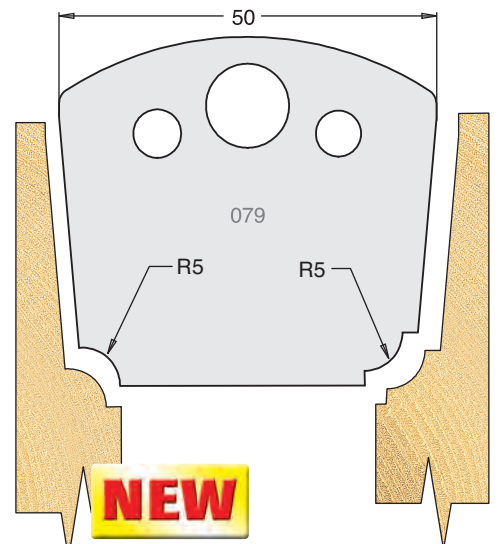

Knives	IT/33 079 50	£20.48
Limiters	IT/34 079 50	£17.12

All blades sold as a pair
All prices are exclusive of VAT