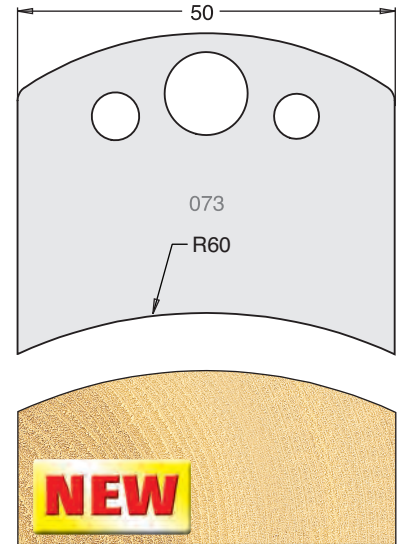

All drawings are actual size  
Profile drawing shows back of knife

### Tool Steel Multi Profile Cutters - 50x4mm

Knives	IT/33 071 50	£20.48
Limiters	IT/34 071 50	£17.12

Knives	IT/33 072 50	£20.48
Limiters	IT/34 072 50	£17.12

Knives	IT/33 073 50	£20.48
Limiters	IT/34 073 50	£17.12