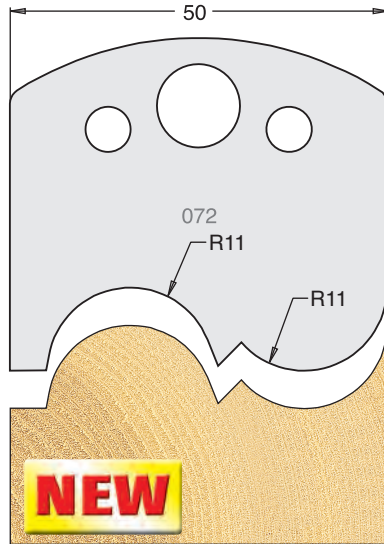

All drawings are actual size  
Profile drawing shows back of knife

### Tool Steel Multi Profile Cutters - 50x4mm

Knives	IT/33 071 50	£20.48
Limiters	IT/34 071 50	£17.12

Knives	IT/33 072 50	£20.48
Limiters	IT/34 072 50	£17.12

Knives	IT/33 073 50	£20.48
Limiters	IT/34 073 50	£17.12