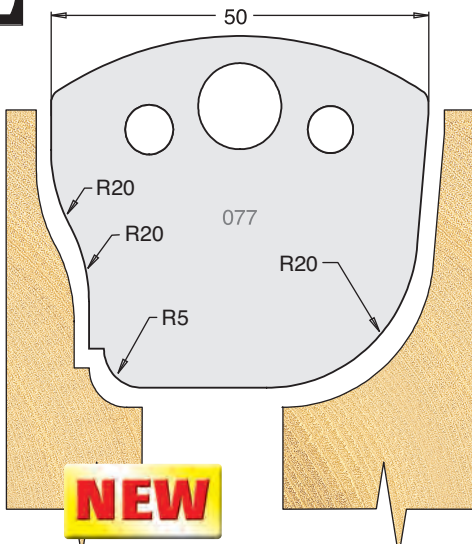

Knives	IT/33 077 50	£20.48
Limiters	IT/34 077 50	£17.12