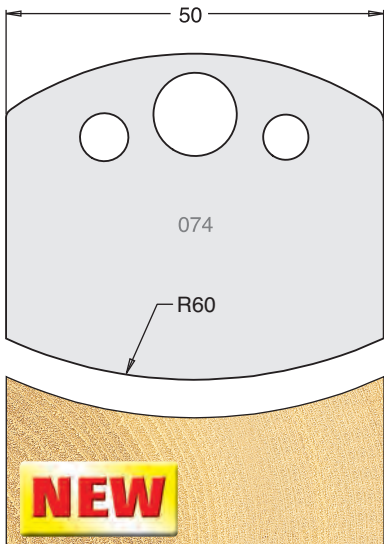

All drawings are actual size  
Profile drawing shows back of knife

### Tool Steel Multi Profile Cutters - 50x4mm

Knives	IT/33 071 50	£20.48
Limiters	IT/34 071 50	£17.12

Knives	IT/33 072 50	£20.48
Limiters	IT/34 072 50	£17.12

Knives	IT/33 073 50	£20.48
Limiters	IT/34 073 50	£17.12