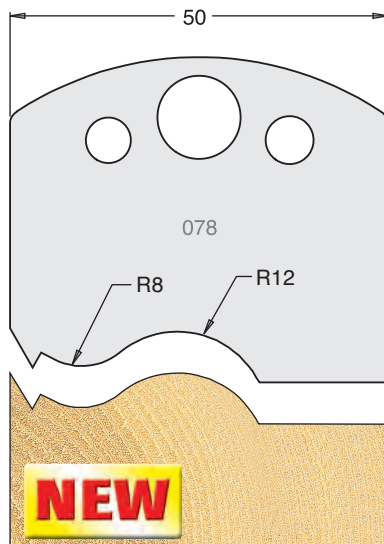

All drawings are actual size  
Profile drawing shows back of knife

### Tool Steel Multi Profile Cutters - 50x4mm

Knives	IT/33 071 50	£20.48
Limiters	IT/34 071 50	£17.12

Knives	IT/33 072 50	£20.48
Limiters	IT/34 072 50	£17.12

Knives	IT/33 073 50	£20.48
Limiters	IT/34 073 50	£17.12

Knives	IT/33 074 50	£20.48
Limiters	IT/34 074 50	£17.12

Knives	IT/33 075 50	£20.48
Limiters	IT/34 075 50	£17.12

Knives	IT/33 076 50	£20.48
Limiters	IT/34 076 50	£17.12

Knives	IT/33 077 50	£20.48
Limiters	IT/34 077 50	£17.12