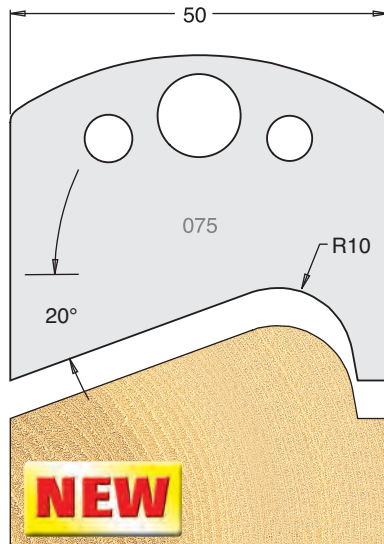

All drawings are actual size  
Profile drawing shows back of knife

### Tool Steel Multi Profile Cutters - 50x4mm

Knives	IT/33 071 50	£20.48
Limiters	IT/34 071 50	£17.12

Knives	IT/33 072 50	£20.48
Limiters	IT/34 072 50	£17.12

Knives	IT/33 073 50	£20.48
Limiters	IT/34 073 50	£17.12

Knives	IT/33 074 50	£20.48
Limiters	IT/34 074 50	£17.12

Knives	IT/33 075 50	£20.48
Limiters	IT/34 075 50	£17.12

Knives	IT/33 076 50	£20.48
Limiters	IT/34 076 50	£17.12

Knives	IT/33 077 50	£20.48
Limiters	IT/34 077 50	£17.12