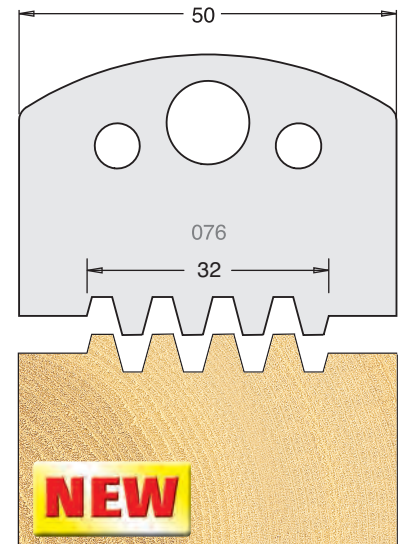

Knives	IT/33 076 50	£20.48
Limiters	IT/34 076 50	£17.12