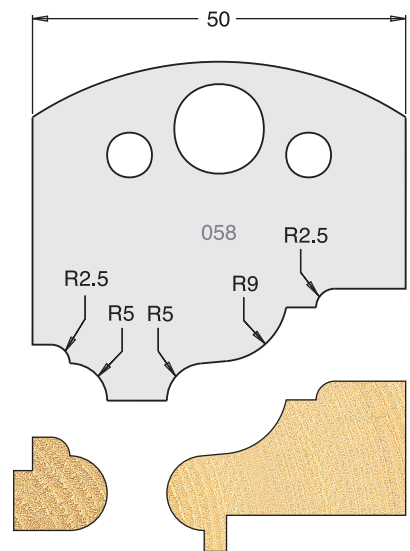

All drawings are actual size  
Profile drawing shows back of knife

### Tool Steel Multi Profile Cutters - 50x4mm

<b>Knives</b>	IT/33 053 50	£20.48
<b>Limitors</b>	IT/34 053 50	£17.12

<b>Knives</b>	IT/33 054 50	£20.48
<b>Limitors</b>	IT/34 054 50	£17.12

<b>Knives</b>	IT/33 055 50	£20.48
<b>Limitors</b>	IT/34 055 50	£17.12

<b>Knives</b>	IT/33 056 50	£20.48
<b>Limitors</b>	IT/34 056 50	£17.12

<b>Knives</b>	IT/33 057 50	£20.48
<b>Limitors</b>	IT/34 057 50	£17.12

<b>Knives</b>	IT/33 058 50	£20.48
<b>Limitors</b>	IT/34 058 50	£17.12

<b>Knives</b>	IT/33 059 50	£20.48
<b>Limitors</b>	IT/34 059 50	£17.12

<b>Knives</b>	IT/33 060 50	£20.48
<b>Limitors</b>	IT/34 060 50	£17.12

<b>Knives</b>	IT/33 061 50	£20.48
<b>Limitors</b>	IT/34 061 50	£17.12