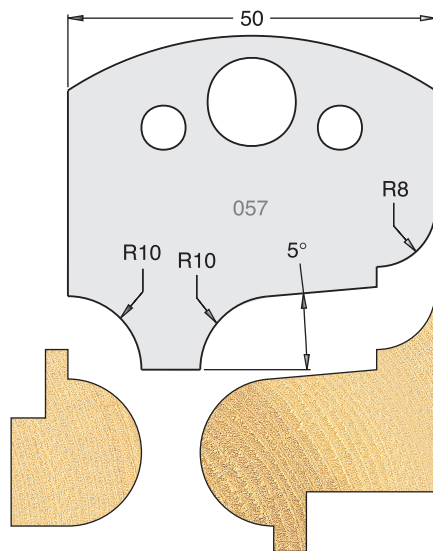

All drawings are actual size  
Profile drawing shows back of knife

### Tool Steel Multi Profile Cutters - 50x4mm

<b>Knives</b>	IT/33 053 50	£20.48
<b>Limitors</b>	IT/34 053 50	£17.12

<b>Knives</b>	IT/33 054 50	£20.48
<b>Limitors</b>	IT/34 054 50	£17.12

<b>Knives</b>	IT/33 055 50	£20.48
<b>Limitors</b>	IT/34 055 50	£17.12

<b>Knives</b>	IT/33 056 50	£20.48
<b>Limitors</b>	IT/34 056 50	£17.12

<b>Knives</b>	IT/33 057 50	£20.48
<b>Limitors</b>	IT/34 057 50	£17.12

<b>Knives</b>	IT/33 058 50	£20.48
<b>Limitors</b>	IT/34 058 50	£17.12

<b>Knives</b>	IT/33 059 50	£20.48
<b>Limitors</b>	IT/34 059 50	£17.12

<b>Knives</b>	IT/33 060 50	£20.48
<b>Limitors</b>	IT/34 060 50	£17.12

<b>Knives</b>	IT/33 061 50	£20.48
<b>Limitors</b>	IT/34 061 50	£17.12