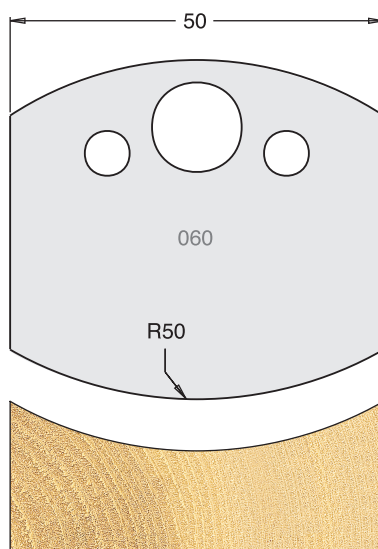

All drawings are actual size  
Profile drawing shows back of knife

### Tool Steel Multi Profile Cutters - 50x4mm

<b>Knives</b>	IT/33 053 50	£20.48
<b>Limitors</b>	IT/34 053 50	£17.12

<b>Knives</b>	IT/33 054 50	£20.48
<b>Limitors</b>	IT/34 054 50	£17.12

<b>Knives</b>	IT/33 055 50	£20.48
<b>Limitors</b>	IT/34 055 50	£17.12

<b>Knives</b>	IT/33 056 50	£20.48
<b>Limitors</b>	IT/34 056 50	£17.12

<b>Knives</b>	IT/33 057 50	£20.48
<b>Limitors</b>	IT/34 057 50	£17.12

<b>Knives</b>	IT/33 058 50	£20.48
<b>Limitors</b>	IT/34 058 50	£17.12

<b>Knives</b>	IT/33 059 50	£20.48
<b>Limitors</b>	IT/34 059 50	£17.12

<b>Knives</b>	IT/33 060 50	£20.48
<b>Limitors</b>	IT/34 060 50	£17.12

<b>Knives</b>	IT/33 061 50	£20.48
<b>Limitors</b>	IT/34 061 50	£17.12