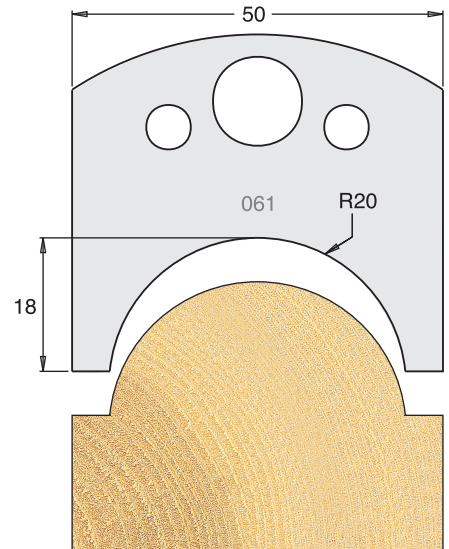

All drawings are actual size  
Profile drawing shows back of knife

### Tool Steel Multi Profile Cutters - 50x4mm

<b>Knives</b>	IT/33 053 50	£20.48
<b>Limitors</b>	IT/34 053 50	£17.12

<b>Knives</b>	IT/33 054 50	£20.48
<b>Limitors</b>	IT/34 054 50	£17.12

<b>Knives</b>	IT/33 055 50	£20.48
<b>Limitors</b>	IT/34 055 50	£17.12

<b>Knives</b>	IT/33 056 50	£20.48
<b>Limitors</b>	IT/34 056 50	£17.12

<b>Knives</b>	IT/33 057 50	£20.48
<b>Limitors</b>	IT/34 057 50	£17.12

<b>Knives</b>	IT/33 058 50	£20.48
<b>Limitors</b>	IT/34 058 50	£17.12

<b>Knives</b>	IT/33 059 50	£20.48
<b>Limitors</b>	IT/34 059 50	£17.12

<b>Knives</b>	IT/33 060 50	£20.48
<b>Limitors</b>	IT/34 060 50	£17.12

<b>Knives</b>	IT/33 061 50	£20.48
<b>Limitors</b>	IT/34 061 50	£17.12