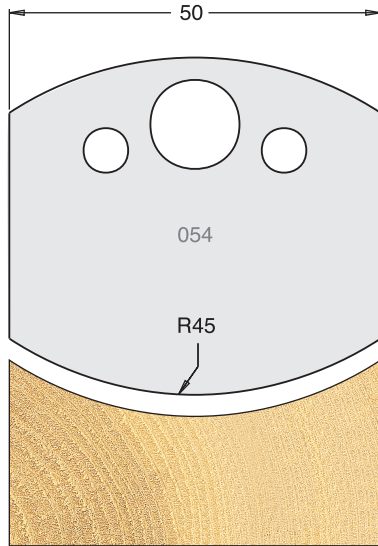

All drawings are actual size  
Profile drawing shows back of knife

### Tool Steel Multi Profile Cutters - 50x4mm

<b>Knives</b>	IT/33 053 50	£20.48
<b>Limitors</b>	IT/34 053 50	£17.12

<b>Knives</b>	IT/33 054 50	£20.48
<b>Limitors</b>	IT/34 054 50	£17.12

<b>Knives</b>	IT/33 055 50	£20.48
<b>Limitors</b>	IT/34 055 50	£17.12

<b>Knives</b>	IT/33 056 50	£20.48
<b>Limitors</b>	IT/34 056 50	£17.12

<b>Knives</b>	IT/33 057 50	£20.48
<b>Limitors</b>	IT/34 057 50	£17.12

<b>Knives</b>	IT/33 058 50	£20.48
<b>Limitors</b>	IT/34 058 50	£17.12