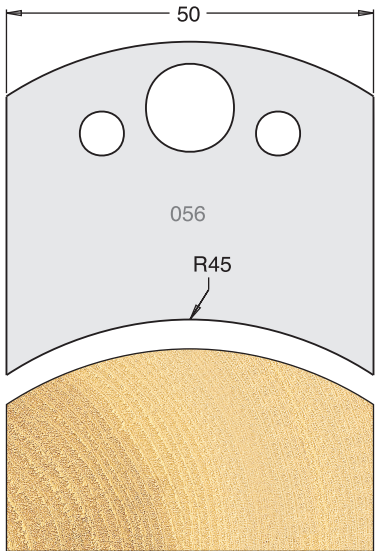

All drawings are actual size  
Profile drawing shows back of knife

### Tool Steel Multi Profile Cutters - 50x4mm

<b>Knives</b>	IT/33 053 50	£20.48
<b>Limitors</b>	IT/34 053 50	£17.12

<b>Knives</b>	IT/33 054 50	£20.48
<b>Limitors</b>	IT/34 054 50	£17.12

<b>Knives</b>	IT/33 055 50	£20.48
<b>Limitors</b>	IT/34 055 50	£17.12

<b>Knives</b>	IT/33 056 50	£20.48
<b>Limitors</b>	IT/34 056 50	£17.12

<b>Knives</b>	IT/33 057 50	£20.48
<b>Limitors</b>	IT/34 057 50	£17.12

<b>Knives</b>	IT/33 058 50	£20.48
<b>Limitors</b>	IT/34 058 50	£17.12