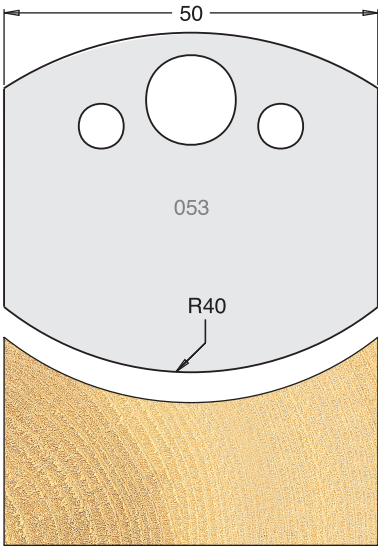

All drawings are actual size  
Profile drawing shows back of knife

### Tool Steel Multi Profile Cutters - 50x4mm

<b>Knives</b>	IT/33 053 50	£20.48
<b>Limitors</b>	IT/34 053 50	£17.12

<b>Knives</b>	IT/33 054 50	£20.48
<b>Limitors</b>	IT/34 054 50	£17.12

<b>Knives</b>	IT/33 055 50	£20.48
<b>Limitors</b>	IT/34 055 50	£17.12