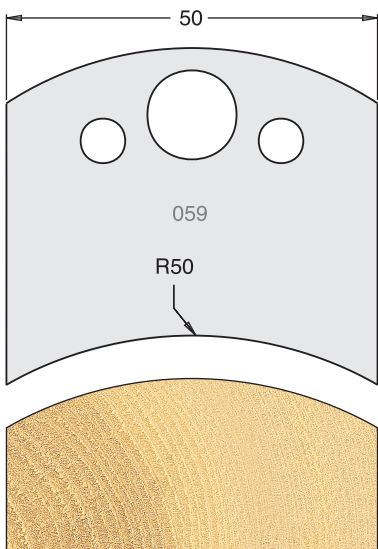

All drawings are actual size  
Profile drawing shows back of knife

### Tool Steel Multi Profile Cutters - 50x4mm

<b>Knives</b>	IT/33 053 50	£20.48
<b>Limitors</b>	IT/34 053 50	£17.12

<b>Knives</b>	IT/33 054 50	£20.48
<b>Limitors</b>	IT/34 054 50	£17.12

<b>Knives</b>	IT/33 055 50	£20.48
<b>Limitors</b>	IT/34 055 50	£17.12

<b>Knives</b>	IT/33 056 50	£20.48
<b>Limitors</b>	IT/34 056 50	£17.12

<b>Knives</b>	IT/33 057 50	£20.48
<b>Limitors</b>	IT/34 057 50	£17.12

<b>Knives</b>	IT/33 058 50	£20.48
<b>Limitors</b>	IT/34 058 50	£17.12