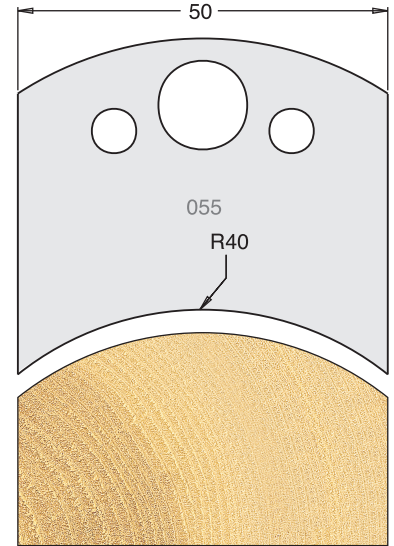

All drawings are actual size  
Profile drawing shows back of knife

### Tool Steel Multi Profile Cutters - 50x4mm

<b>Knives</b>	IT/33 053 50	£20.48
<b>Limitors</b>	IT/34 053 50	£17.12

<b>Knives</b>	IT/33 054 50	£20.48
<b>Limitors</b>	IT/34 054 50	£17.12

<b>Knives</b>	IT/33 055 50	£20.48
<b>Limitors</b>	IT/34 055 50	£17.12