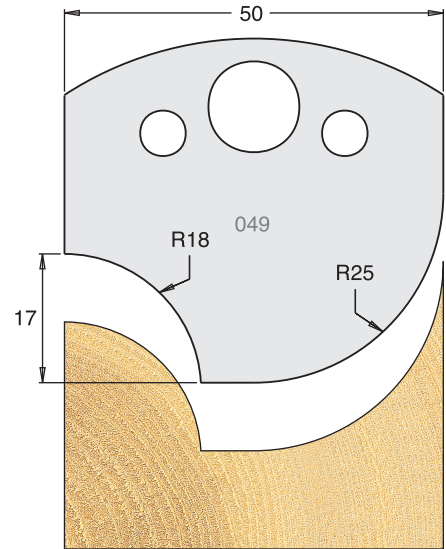

All drawings are actual size
Profile drawing shows back of knife

Tool Steel Multi Profile Cutters - 50x4mm

Knives	IT/33 044 50	£20.48
Limitors	IT/34 044 50	£17.12

Knives	IT/33 045 50	£20.48
Limitors	IT/34 045 50	£17.12

Knives	IT/33 046 50	£20.48
Limitors	IT/34 046 50	£17.12

Knives	IT/33 047 50	£20.48
Limitors	IT/34 047 50	£17.12

Knives	IT/33 048 50	£20.48
Limitors	IT/34 048 50	£17.12

Knives	IT/33 049 50	£20.48
Limitors	IT/34 049 50	£17.12