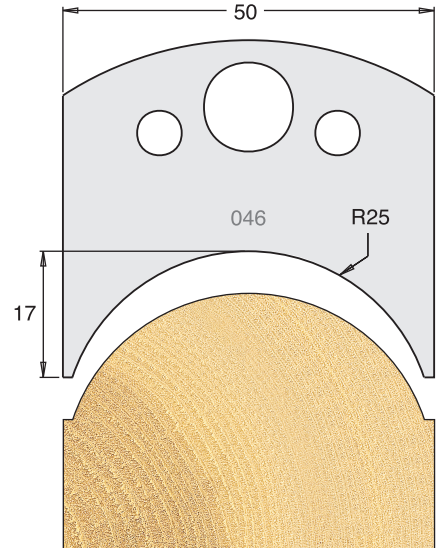

All drawings are actual size
Profile drawing shows back of knife

Tool Steel Multi Profile Cutters - 50x4mm

Knives	IT/33 044 50	£20.48
Limitors	IT/34 044 50	£17.12

Knives	IT/33 045 50	£20.48
Limitors	IT/34 045 50	£17.12

Knives	IT/33 046 50	£20.48
Limitors	IT/34 046 50	£17.12

Knives	IT/33 047 50	£20.48
Limitors	IT/34 047 50	£17.12

Knives	IT/33 048 50	£20.48
Limitors	IT/34 048 50	£17.12

Knives	IT/33 049 50	£20.48
Limitors	IT/34 049 50	£17.12