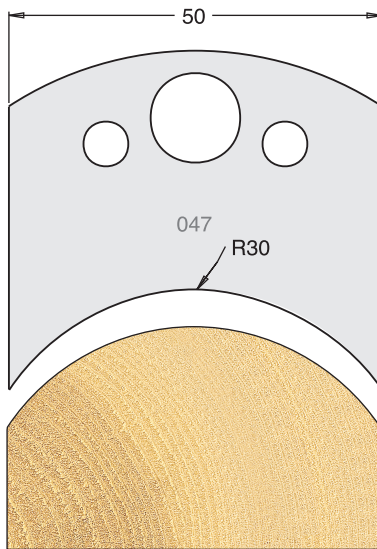

All drawings are actual size
Profile drawing shows back of knife

Tool Steel Multi Profile Cutters - 50x4mm

Knives	IT/33 044 50	£20.48
Limitors	IT/34 044 50	£17.12

Knives	IT/33 045 50	£20.48
Limitors	IT/34 045 50	£17.12

Knives	IT/33 046 50	£20.48
Limitors	IT/34 046 50	£17.12

Knives	IT/33 047 50	£20.48
Limitors	IT/34 047 50	£17.12

Knives	IT/33 048 50	£20.48
Limitors	IT/34 048 50	£17.12

Knives	IT/33 049 50	£20.48
Limitors	IT/34 049 50	£17.12