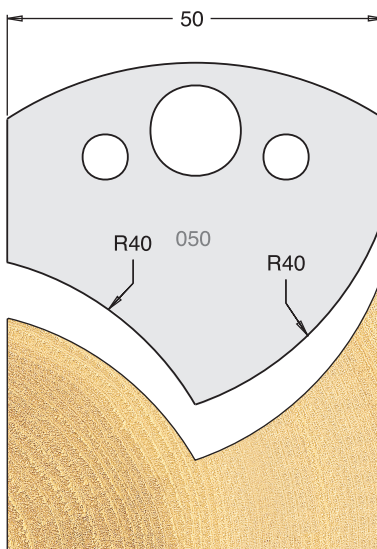

All drawings are actual size
Profile drawing shows back of knife

Tool Steel Multi Profile Cutters - 50x4mm

Knives	IT/33 044 50	£20.48
Limitors	IT/34 044 50	£17.12

Knives	IT/33 045 50	£20.48
Limitors	IT/34 045 50	£17.12

Knives	IT/33 046 50	£20.48
Limitors	IT/34 046 50	£17.12

Knives	IT/33 047 50	£20.48
Limitors	IT/34 047 50	£17.12

Knives	IT/33 048 50	£20.48
Limitors	IT/34 048 50	£17.12

Knives	IT/33 049 50	£20.48
Limitors	IT/34 049 50	£17.12