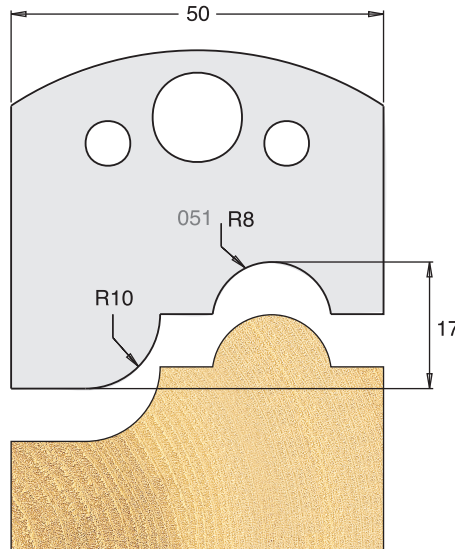

Knives	IT/33 051 50	£20.48
Limitors	IT/34 051 50	£17.12