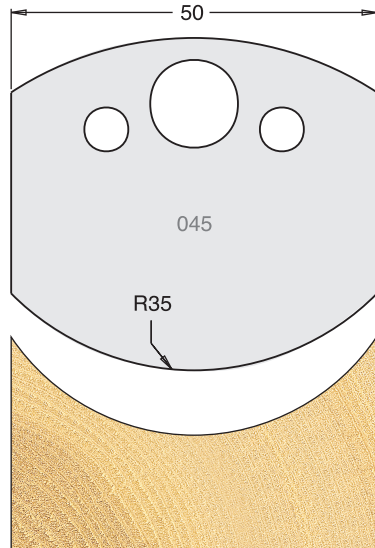

All drawings are actual size
Profile drawing shows back of knife

Tool Steel Multi Profile Cutters - 50x4mm

Knives	IT/33 044 50	£20.48
Limitors	IT/34 044 50	£17.12

Knives	IT/33 045 50	£20.48
Limitors	IT/34 045 50	£17.12