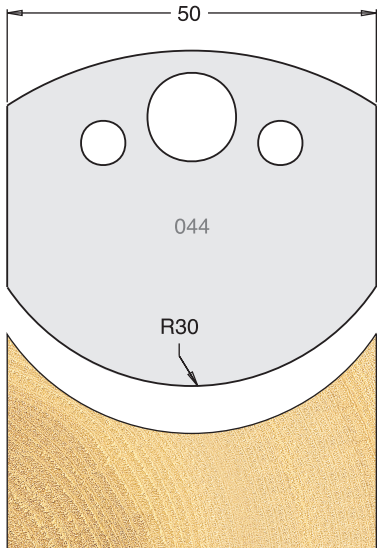

All drawings are actual size
Profile drawing shows back of knife

Tool Steel Multi Profile Cutters - 50x4mm

Knives	IT/33 044 50	£20.48
Limitors	IT/34 044 50	£17.12

Knives	IT/33 045 50	£20.48
Limitors	IT/34 045 50	£17.12