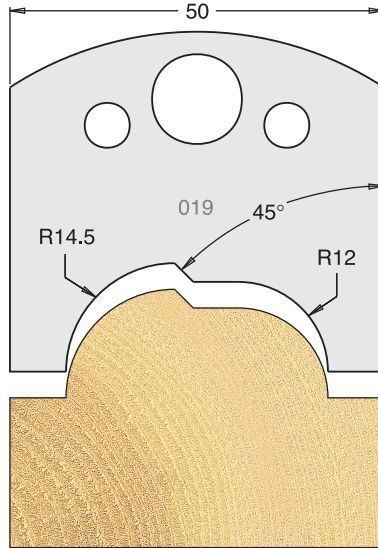

All drawings are actual size
Profile drawing shows back of knife

Tool Steel Multi Profile Cutters - 50x4mm

Knives	IT/33 018 50	£20.48
Limitors	IT/34 018 50	£17.12

Knives	IT/33 019 50	£20.48
Limitors	IT/34 019 50	£17.12

Knives	IT/33 020 50	£20.48
Limitors	IT/34 020 50	£17.12

Knives	IT/33 023 50	£20.48
Limitors	IT/34 023 50	£17.12

Knives	IT/33 022 50	£20.48
Limitors	IT/34 022 50	£17.12

Knives	IT/33 024 50	£20.48
Limitors	IT/34 024 50	£17.12