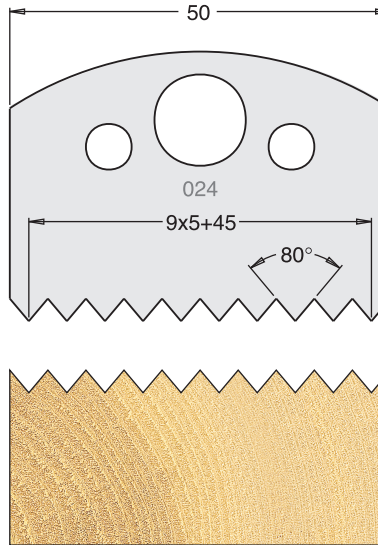

Knives	IT/33 024 50	£20.48
Limitors	IT/34 024 50	£17.12