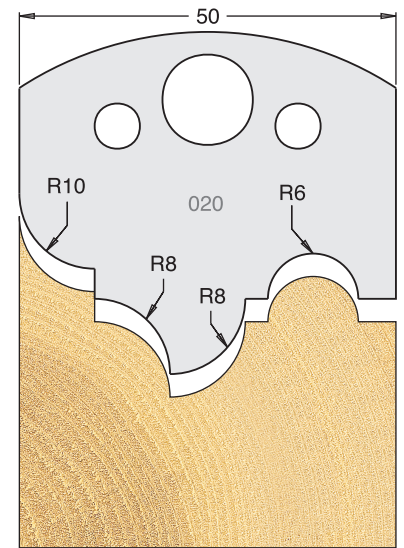

All drawings are actual size
Profile drawing shows back of knife

Tool Steel Multi Profile Cutters - 50x4mm

Knives	IT/33 018 50	£20.48
Limitors	IT/34 018 50	£17.12

Knives	IT/33 019 50	£20.48
Limitors	IT/34 019 50	£17.12

Knives	IT/33 020 50	£20.48
Limitors	IT/34 020 50	£17.12

Knives	IT/33 023 50	£20.48
Limitors	IT/34 023 50	£17.12

Knives	IT/33 022 50	£20.48
Limitors	IT/34 022 50	£17.12

Knives	IT/33 024 50	£20.48
Limitors	IT/34 024 50	£17.12