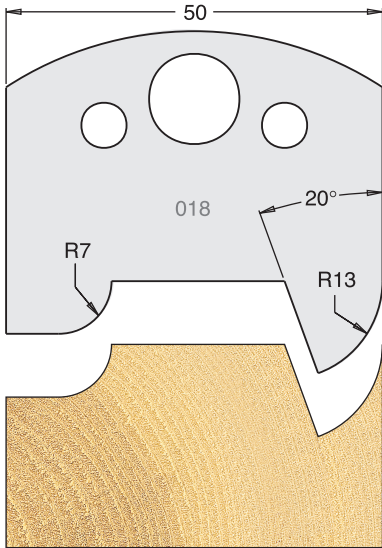

All drawings are actual size
Profile drawing shows back of knife

Tool Steel Multi Profile Cutters - 50x4mm

Knives	IT/33 018 50	£20.48
Limitors	IT/34 018 50	£17.12

Knives	IT/33 019 50	£20.48
Limitors	IT/34 019 50	£17.12

Knives	IT/33 020 50	£20.48
Limitors	IT/34 020 50	£17.12

Knives	IT/33 023 50	£20.48
Limitors	IT/34 023 50	£17.12

Knives	IT/33 022 50	£20.48
Limitors	IT/34 022 50	£17.12

Knives	IT/33 024 50	£20.48
Limitors	IT/34 024 50	£17.12