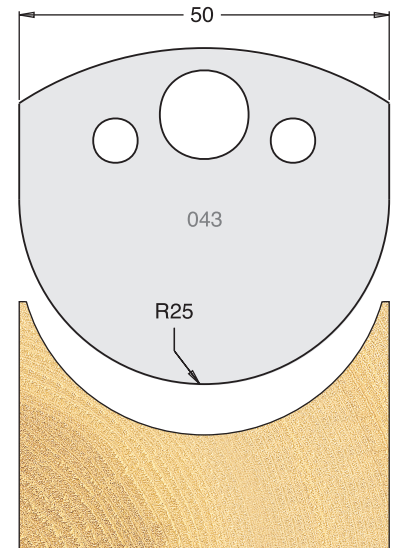

Knives	IT/33 043 50	£20.48
Limitors	IT/34 043 50	£17.12

All blades sold as a pair
All prices are exclusive of VAT