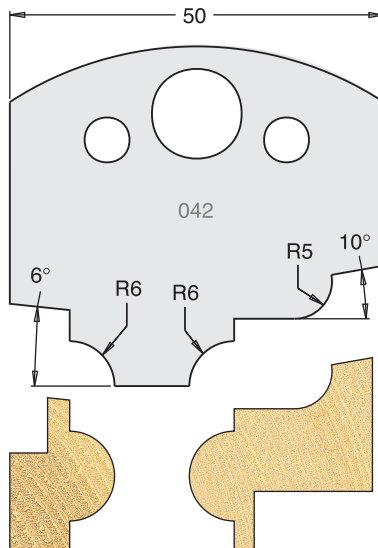

Knives	IT/33 042 50	£20.48
Limitors	IT/34 042 50	£17.12