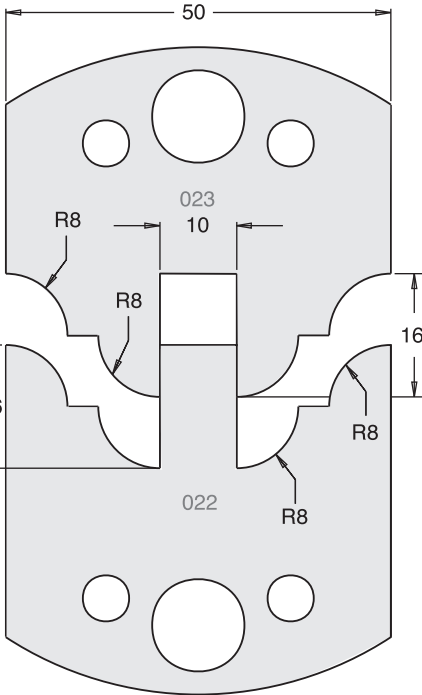

All drawings are actual size
Profile drawing shows back of knife

Tool Steel Multi Profile Cutters - 50x4mm

Knives	IT/33 018 50	£20.48
Limitors	IT/34 018 50	£17.12

Knives	IT/33 019 50	£20.48
Limitors	IT/34 019 50	£17.12

Knives	IT/33 020 50	£20.48
Limitors	IT/34 020 50	£17.12

Knives	IT/33 023 50	£20.48
Limitors	IT/34 023 50	£17.12

Knives	IT/33 022 50	£20.48
Limitors	IT/34 022 50	£17.12

Knives	IT/33 024 50	£20.48
Limitors	IT/34 024 50	£17.12

Knives	IT/33 041 50	£20.48
Limitors	IT/34 041 50	£17.12

Knives	IT/33 042 50	£20.48
Limitors	IT/34 042 50	£17.12

Knives	IT/33 043 50	£20.48
Limitors	IT/34 043 50	£17.12

All blades sold as a pair
All prices are exclusive of VAT