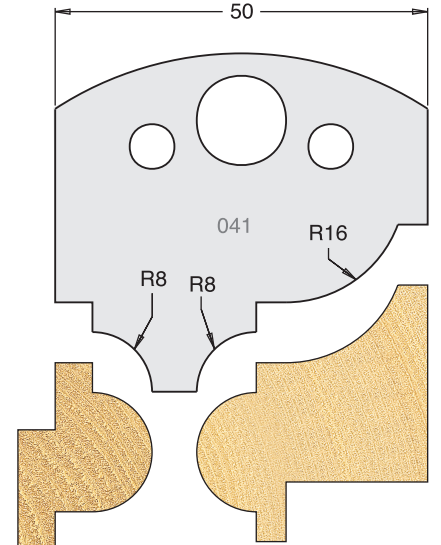

All drawings are actual size
Profile drawing shows back of knife

Tool Steel Multi Profile Cutters - 50x4mm

Knives	IT/33 018 50	£20.48
Limitors	IT/34 018 50	£17.12

Knives	IT/33 019 50	£20.48
Limitors	IT/34 019 50	£17.12

Knives	IT/33 020 50	£20.48
Limitors	IT/34 020 50	£17.12

Knives	IT/33 023 50	£20.48
Limitors	IT/34 023 50	£17.12

Knives	IT/33 022 50	£20.48
Limitors	IT/34 022 50	£17.12

Knives	IT/33 024 50	£20.48
Limitors	IT/34 024 50	£17.12