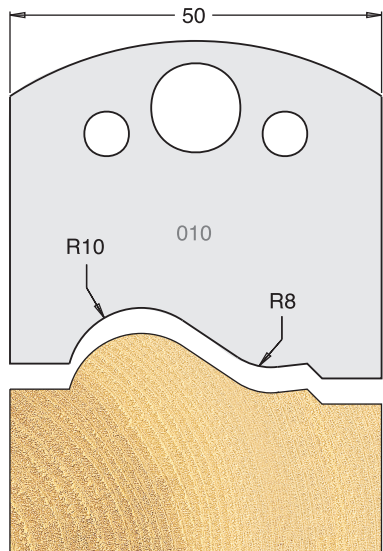

All drawings are actual size
Profile drawing shows back of knife

Tool Steel Multi Profile Cutters - 50x4mm

Knives	IT/33 009 50	£20.48
Limitors	IT/34 009 50	£17.12

Knives	IT/33 010 50	£20.48
Limitors	IT/34 010 50	£17.12

Knives	IT/33 011 50	£20.48
Limitors	IT/34 011 50	£17.12

Knives	IT/33 012 50	£20.48
Limitors	IT/34 012 50	£17.12

Knives	IT/33 013 50	£20.48
Limitors	IT/34 013 50	£17.12

Knives	IT/33 014 50	£20.48
Limitors	IT/34 014 50	£17.12