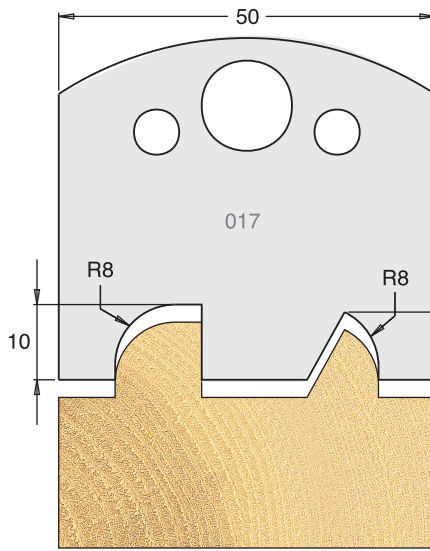

Knives	IT/33 017 50	£20.48
Limitors	IT/34 017 50	£17.12