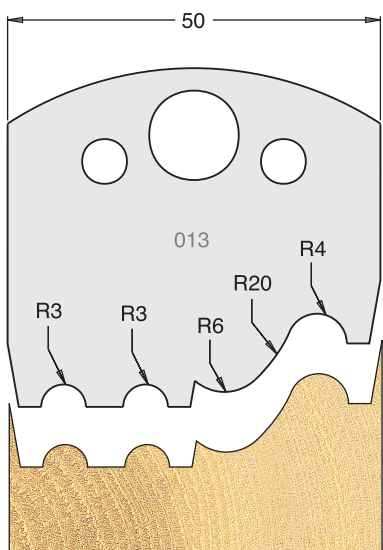

All drawings are actual size
Profile drawing shows back of knife

Tool Steel Multi Profile Cutters - 50x4mm

Knives	IT/33 009 50	£20.48
Limitors	IT/34 009 50	£17.12

Knives	IT/33 010 50	£20.48
Limitors	IT/34 010 50	£17.12

Knives	IT/33 011 50	£20.48
Limitors	IT/34 011 50	£17.12

Knives	IT/33 012 50	£20.48
Limitors	IT/34 012 50	£17.12

Knives	IT/33 013 50	£20.48
Limitors	IT/34 013 50	£17.12

Knives	IT/33 014 50	£20.48
Limitors	IT/34 014 50	£17.12