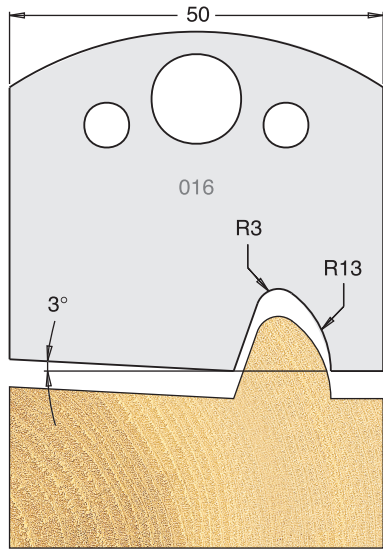

Knives	IT/33 016 50	£20.48
Limitors	IT/34 016 50	£17.12