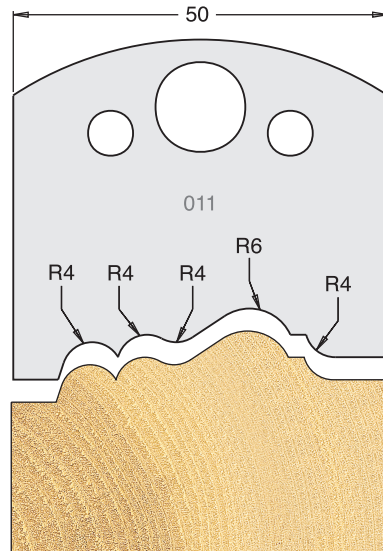

All drawings are actual size
Profile drawing shows back of knife

Tool Steel Multi Profile Cutters - 50x4mm

Knives	IT/33 009 50	£20.48
Limitors	IT/34 009 50	£17.12

Knives	IT/33 010 50	£20.48
Limitors	IT/34 010 50	£17.12

Knives	IT/33 011 50	£20.48
Limitors	IT/34 011 50	£17.12

Knives	IT/33 012 50	£20.48
Limitors	IT/34 012 50	£17.12

Knives	IT/33 013 50	£20.48
Limitors	IT/34 013 50	£17.12

Knives	IT/33 014 50	£20.48
Limitors	IT/34 014 50	£17.12