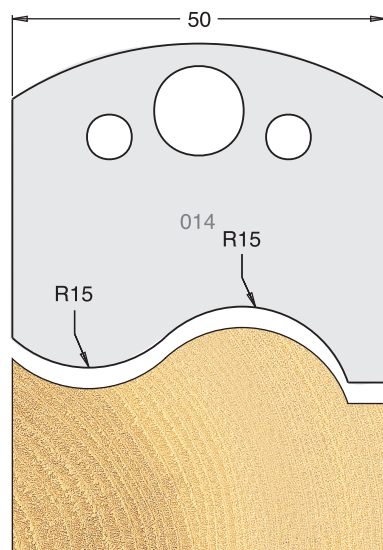

All drawings are actual size
Profile drawing shows back of knife

Tool Steel Multi Profile Cutters - 50x4mm

Knives	IT/33 009 50	£20.48
Limitors	IT/34 009 50	£17.12

Knives	IT/33 010 50	£20.48
Limitors	IT/34 010 50	£17.12

Knives	IT/33 011 50	£20.48
Limitors	IT/34 011 50	£17.12

Knives	IT/33 012 50	£20.48
Limitors	IT/34 012 50	£17.12

Knives	IT/33 013 50	£20.48
Limitors	IT/34 013 50	£17.12

Knives	IT/33 014 50	£20.48
Limitors	IT/34 014 50	£17.12