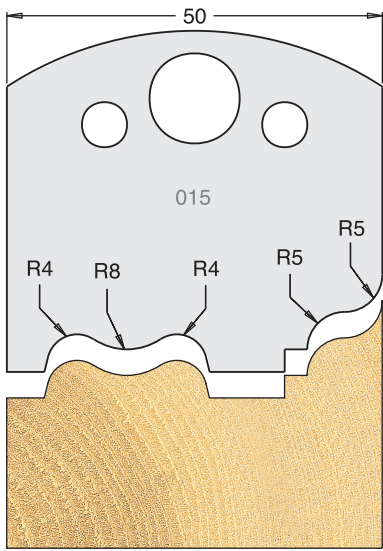

All drawings are actual size
Profile drawing shows back of knife

Tool Steel Multi Profile Cutters - 50x4mm

Knives	IT/33 009 50	£20.48
Limitors	IT/34 009 50	£17.12

Knives	IT/33 010 50	£20.48
Limitors	IT/34 010 50	£17.12

Knives	IT/33 011 50	£20.48
Limitors	IT/34 011 50	£17.12

Knives	IT/33 012 50	£20.48
Limitors	IT/34 012 50	£17.12

Knives	IT/33 013 50	£20.48
Limitors	IT/34 013 50	£17.12

Knives	IT/33 014 50	£20.48
Limitors	IT/34 014 50	£17.12