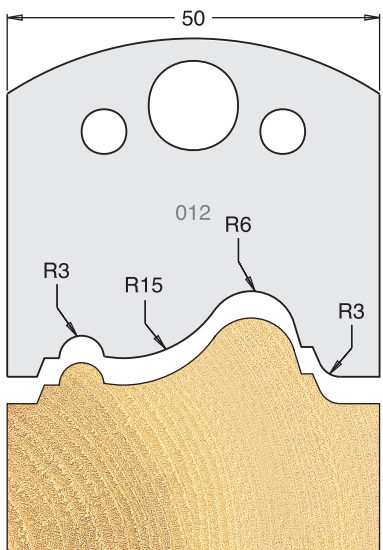

All drawings are actual size
Profile drawing shows back of knife

Tool Steel Multi Profile Cutters - 50x4mm

Knives	IT/33 009 50	£20.48
Limitors	IT/34 009 50	£17.12

Knives	IT/33 010 50	£20.48
Limitors	IT/34 010 50	£17.12

Knives	IT/33 011 50	£20.48
Limitors	IT/34 011 50	£17.12

Knives	IT/33 012 50	£20.48
Limitors	IT/34 012 50	£17.12

Knives	IT/33 013 50	£20.48
Limitors	IT/34 013 50	£17.12

Knives	IT/33 014 50	£20.48
Limitors	IT/34 014 50	£17.12