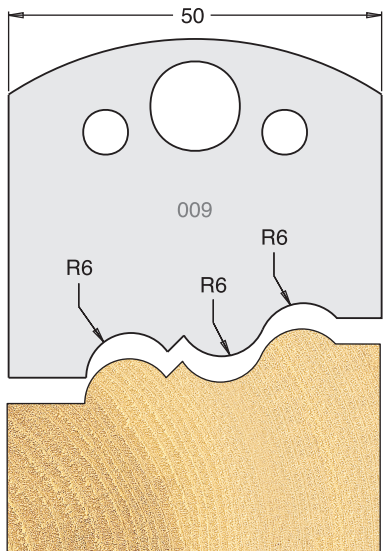

All drawings are actual size
Profile drawing shows back of knife

Tool Steel Multi Profile Cutters - 50x4mm

Knives	IT/33 009 50	£20.48
Limitors	IT/34 009 50	£17.12

Knives	IT/33 010 50	£20.48
Limitors	IT/34 010 50	£17.12

Knives	IT/33 011 50	£20.48
Limitors	IT/34 011 50	£17.12

Knives	IT/33 012 50	£20.48
Limitors	IT/34 012 50	£17.12

Knives	IT/33 013 50	£20.48
Limitors	IT/34 013 50	£17.12

Knives	IT/33 014 50	£20.48
Limitors	IT/34 014 50	£17.12