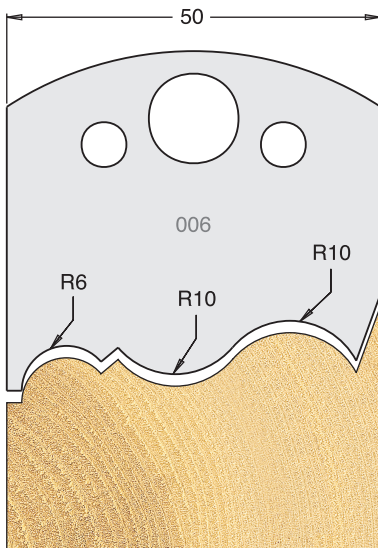

All drawings are actual size
Profile drawing shows back of knife

Tool Steel Multi Profile Cutters - 50x4mm

Knives	IT/33 000 50	£13.23
Limitors	IT/34 000 50	£11.34

Knives	IT/33 001 50	£20.48
Limitors	IT/34 001 50	£17.12

Knives	IT/33 002 50	£20.48
Limitors	IT/34 002 50	£17.12

Knives	IT/33 003 50	£20.48
Limitors	IT/34 003 50	£17.12

Knives	IT/33 004 50	£20.48
Limitors	IT/34 004 50	£17.12

Knives	IT/33 005 50	£20.48
Limitors	IT/34 005 50	£17.12

Knives	IT/33 006 50	£20.48
Limitors	IT/34 006 50	£17.12

Knives	IT/33 007 50	£20.48
Limitors	IT/34 007 50	£17.12

Knives	IT/33 008 50	£20.48
Limitors	IT/34 008 50	£17.12

All blades sold as a pair
All prices are exclusive of VAT