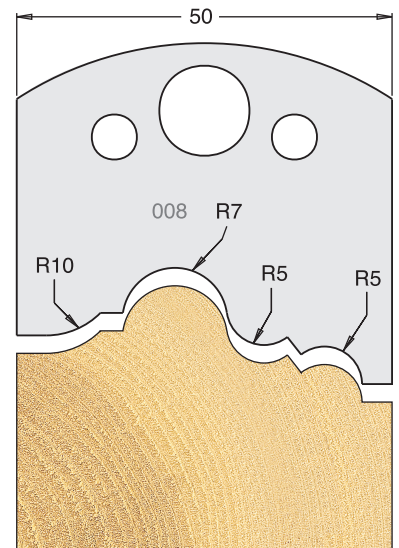

All drawings are actual size
Profile drawing shows back of knife

Tool Steel Multi Profile Cutters - 50x4mm

Knives	IT/33 000 50	£13.23
Limitors	IT/34 000 50	£11.34

Knives	IT/33 001 50	£20.48
Limitors	IT/34 001 50	£17.12

Knives	IT/33 002 50	£20.48
Limitors	IT/34 002 50	£17.12

Knives	IT/33 003 50	£20.48
Limitors	IT/34 003 50	£17.12

Knives	IT/33 004 50	£20.48
Limitors	IT/34 004 50	£17.12

Knives	IT/33 005 50	£20.48
Limitors	IT/34 005 50	£17.12

Knives	IT/33 006 50	£20.48
Limitors	IT/34 006 50	£17.12

Knives	IT/33 007 50	£20.48
Limitors	IT/34 007 50	£17.12

Knives	IT/33 008 50	£20.48
Limitors	IT/34 008 50	£17.12

All blades sold as a pair
All prices are exclusive of VAT