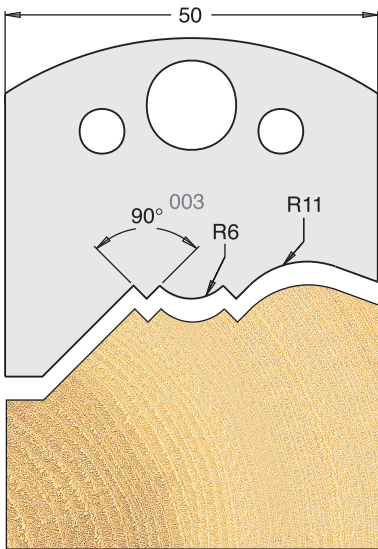

All drawings are actual size
Profile drawing shows back of knife

Tool Steel Multi Profile Cutters - 50x4mm

Knives	IT/33 000 50	£13.23
Limitors	IT/34 000 50	£11.34

Knives	IT/33 001 50	£20.48
Limitors	IT/34 001 50	£17.12

Knives	IT/33 002 50	£20.48
Limitors	IT/34 002 50	£17.12

Knives	IT/33 003 50	£20.48
Limitors	IT/34 003 50	£17.12

Knives	IT/33 004 50	£20.48
Limitors	IT/34 004 50	£17.12

Knives	IT/33 005 50	£20.48
Limitors	IT/34 005 50	£17.12