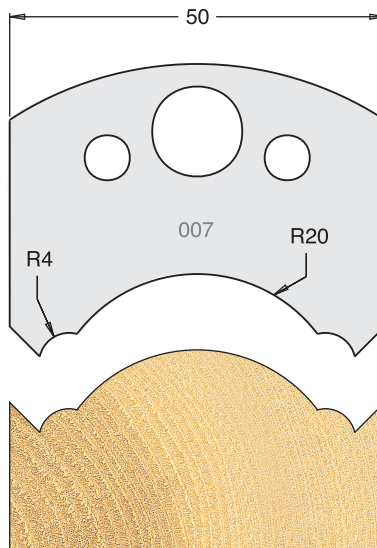

Knives	IT/33 007 50	£20.48
Limitors	IT/34 007 50	£17.12