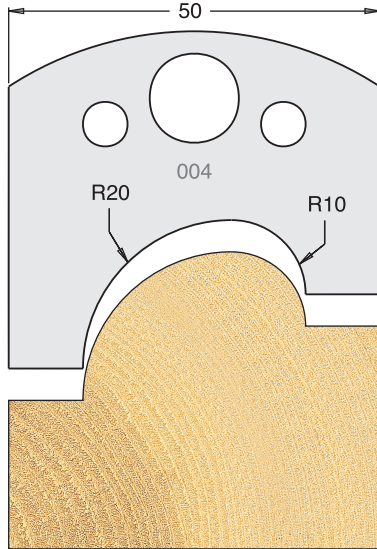

All drawings are actual size
Profile drawing shows back of knife

Tool Steel Multi Profile Cutters - 50x4mm

Knives	IT/33 000 50	£13.23
Limitors	IT/34 000 50	£11.34

Knives	IT/33 001 50	£20.48
Limitors	IT/34 001 50	£17.12

Knives	IT/33 002 50	£20.48
Limitors	IT/34 002 50	£17.12

Knives	IT/33 003 50	£20.48
Limitors	IT/34 003 50	£17.12

Knives	IT/33 004 50	£20.48
Limitors	IT/34 004 50	£17.12

Knives	IT/33 005 50	£20.48
Limitors	IT/34 005 50	£17.12