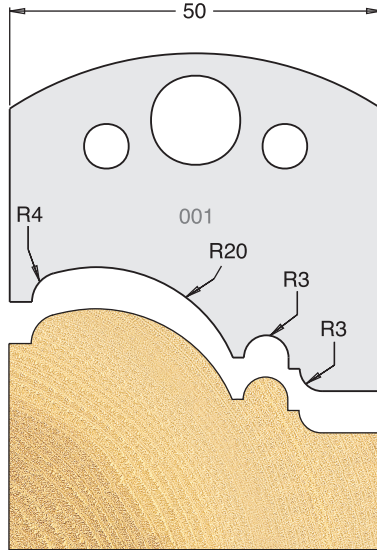

All drawings are actual size
Profile drawing shows back of knife

Tool Steel Multi Profile Cutters - 50x4mm

Knives	IT/33 000 50	£13.23
Limitors	IT/34 000 50	£11.34

Knives	IT/33 001 50	£20.48
Limitors	IT/34 001 50	£17.12

Knives	IT/33 002 50	£20.48
Limitors	IT/34 002 50	£17.12

Knives	IT/33 003 50	£20.48
Limitors	IT/34 003 50	£17.12

Knives	IT/33 004 50	£20.48
Limitors	IT/34 004 50	£17.12

Knives	IT/33 005 50	£20.48
Limitors	IT/34 005 50	£17.12