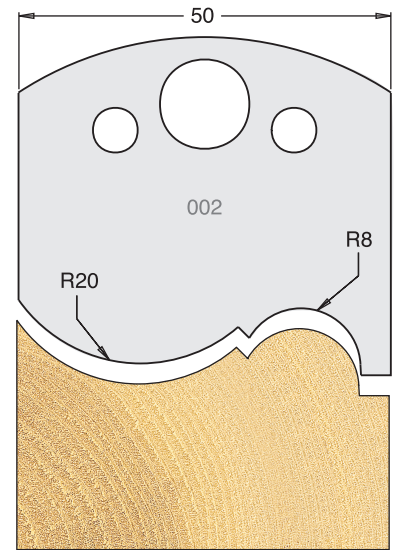

All drawings are actual size
Profile drawing shows back of knife

Tool Steel Multi Profile Cutters - 50x4mm

Knives	IT/33 000 50	£13.23
Limitors	IT/34 000 50	£11.34

Knives	IT/33 001 50	£20.48
Limitors	IT/34 001 50	£17.12

Knives	IT/33 002 50	£20.48
Limitors	IT/34 002 50	£17.12

Knives	IT/33 003 50	£20.48
Limitors	IT/34 003 50	£17.12

Knives	IT/33 004 50	£20.48
Limitors	IT/34 004 50	£17.12

Knives	IT/33 005 50	£20.48
Limitors	IT/34 005 50	£17.12