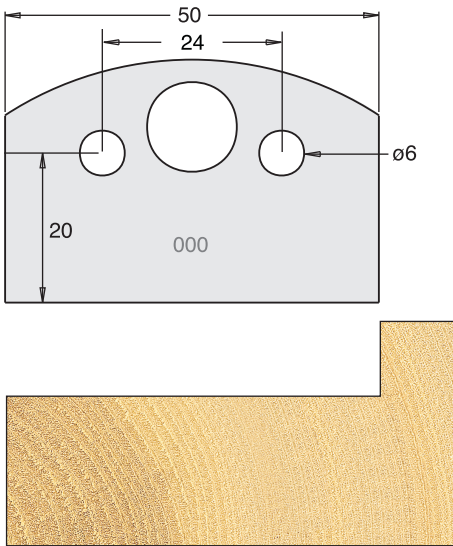

All drawings are actual size
Profile drawing shows back of knife

Tool Steel Multi Profile Cutters - 50x4mm

Knives	IT/33 000 50	£13.23
Limitors	IT/34 000 50	£11.34

Knives	IT/33 001 50	£20.48
Limitors	IT/34 001 50	£17.12