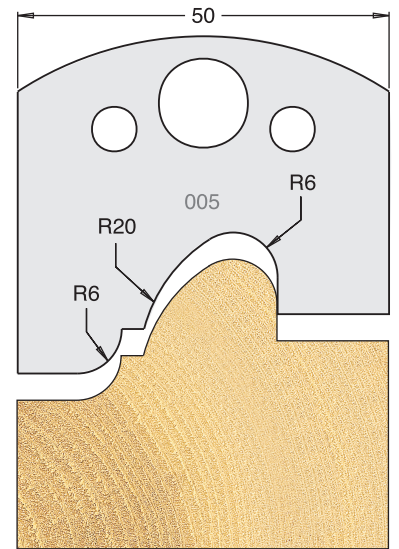

All drawings are actual size
Profile drawing shows back of knife

Tool Steel Multi Profile Cutters - 50x4mm

Knives	IT/33 000 50	£13.23
Limitors	IT/34 000 50	£11.34

Knives	IT/33 001 50	£20.48
Limitors	IT/34 001 50	£17.12

Knives	IT/33 002 50	£20.48
Limitors	IT/34 002 50	£17.12

Knives	IT/33 003 50	£20.48
Limitors	IT/34 003 50	£17.12

Knives	IT/33 004 50	£20.48
Limitors	IT/34 004 50	£17.12

Knives	IT/33 005 50	£20.48
Limitors	IT/34 005 50	£17.12