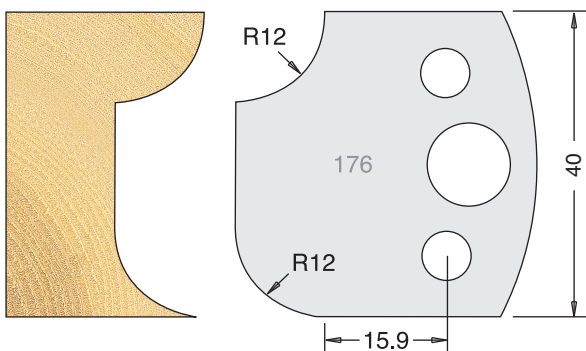

All drawings are actual size
Profile drawing shows back of knife

Tool Steel Multi Profile Cutters - 40x4mm

Knives	IT/33 172 40	£9.00
Limitors	IT/34 172 40	£8.50

Knives	IT/33 173 40	£9.00
Limitors	IT/34 173 40	£8.50

Knives	IT/33 174 40	£9.00
Limitors	IT/34 174 40	£8.50

Knives	IT/33 175 40	£9.00
Limitors	IT/34 175 40	£8.50

Knives	IT/33 176 40	£9.00
Limitors	IT/34 176 40	£8.50

Knives	IT/33 177 40	£9.00
Limitors	IT/34 177 40	£8.50