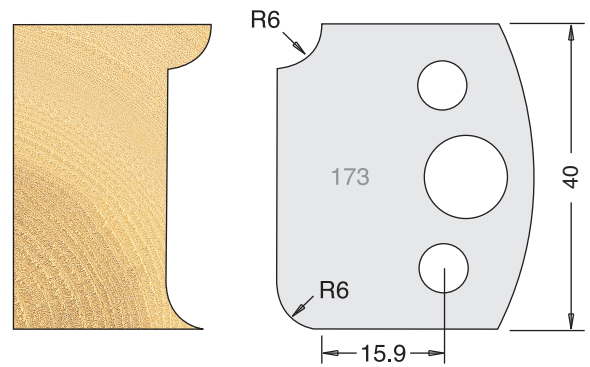

All drawings are actual size
Profile drawing shows back of knife

Tool Steel Multi Profile Cutters - 40x4mm

Knives	IT/33 172 40	£9.00
Limitors	IT/34 172 40	£8.50

Knives	IT/33 173 40	£9.00
Limitors	IT/34 173 40	£8.50

Knives	IT/33 174 40	£9.00
Limitors	IT/34 174 40	£8.50

Knives	IT/33 175 40	£9.00
Limitors	IT/34 175 40	£8.50

Knives	IT/33 176 40	£9.00
Limitors	IT/34 176 40	£8.50

Knives	IT/33 177 40	£9.00
Limitors	IT/34 177 40	£8.50