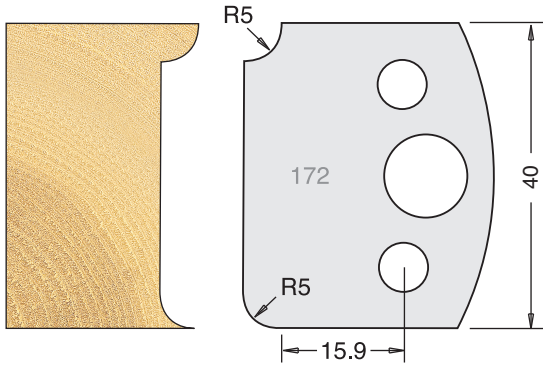

All drawings are actual size
Profile drawing shows back of knife

Tool Steel Multi Profile Cutters - 40x4mm

Knives	IT/33 172 40	£9.00
Limitors	IT/34 172 40	£8.50

Knives	IT/33 173 40	£9.00
Limitors	IT/34 173 40	£8.50

Knives	IT/33 174 40	£9.00
Limitors	IT/34 174 40	£8.50

Knives	IT/33 175 40	£9.00
Limitors	IT/34 175 40	£8.50

Knives	IT/33 176 40	£9.00
Limitors	IT/34 176 40	£8.50

Knives	IT/33 177 40	£9.00
Limitors	IT/34 177 40	£8.50