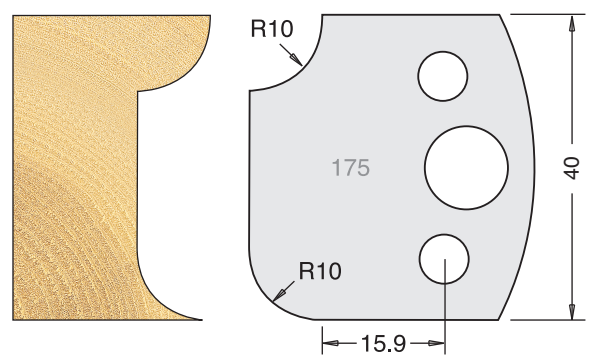

Knives	IT/33 175 40	£9.00
Limitors	IT/34 175 40	£8.50