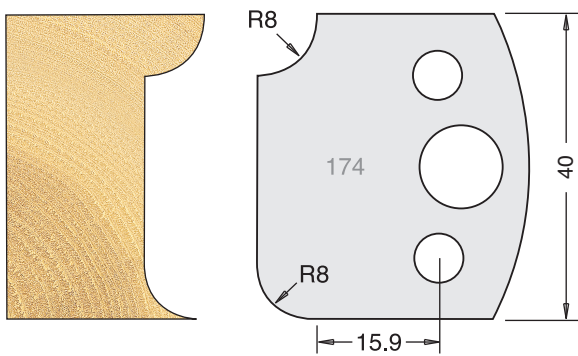

All drawings are actual size
Profile drawing shows back of knife

Tool Steel Multi Profile Cutters - 40x4mm

Knives	IT/33 172 40	£9.00
Limitors	IT/34 172 40	£8.50

Knives	IT/33 173 40	£9.00
Limitors	IT/34 173 40	£8.50