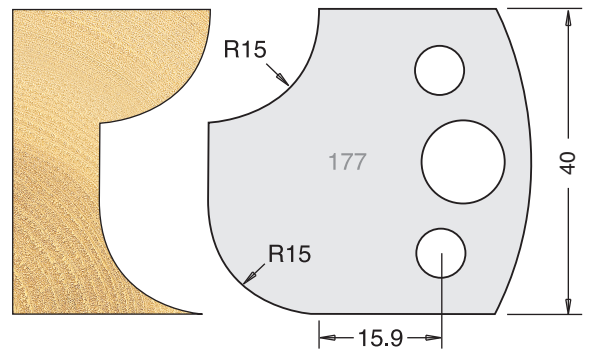

Knives	IT/33 177 40	£9.00
Limitors	IT/34 177 40	£8.50