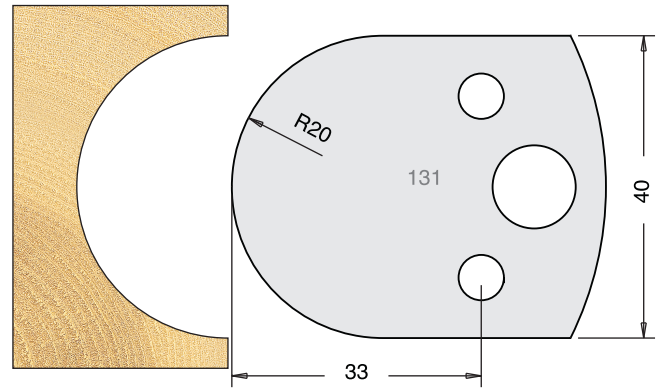

Knives	IT/33 131 40	£9.00
Limiters	IT/34 131 40	£8.50