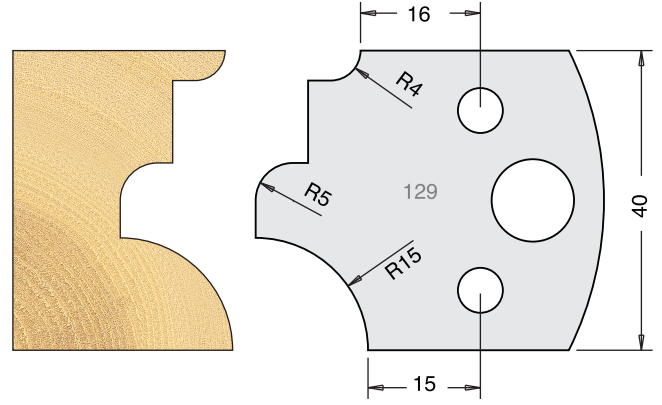

All drawings are actual size  
Profile drawing shows back of knife

**Tool Steel Multi Profile Cutters - 40x4mm**

Knives	IT/33 128 40	£9.00
Limiters	IT/34 128 40	£8.50

Knives	IT/33 129 40	£9.00
Limiters	IT/34 129 40	£8.50

Knives	IT/33 130 40	£9.00
Limiters	IT/34 130 40	£8.50

Knives	IT/33 131 40	£9.00
Limiters	IT/34 131 40	£8.50

Knives	IT/33 132 40	£9.00
Limiters	IT/34 132 40	£8.50

**NEW**

Knives	IT/33 133 40	£9.00
Limiters	IT/34 133 40	£8.50