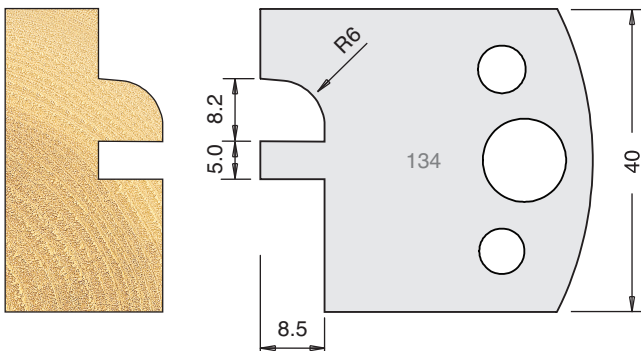

Knives	IT/33 134 40	£9.00
Limiters	IT/34 134 40	£8.50

NEW