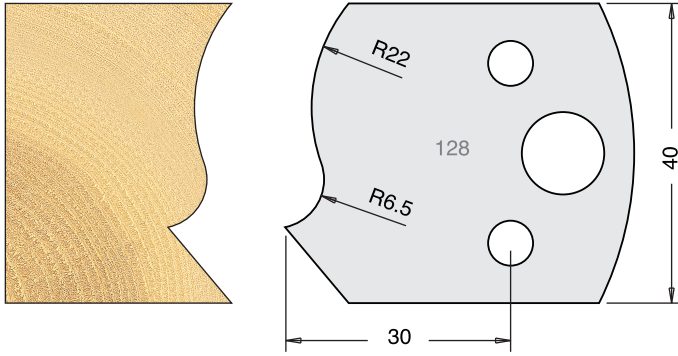

All drawings are actual size  
Profile drawing shows back of knife

**Tool Steel Multi Profile Cutters - 40x4mm**

Knives	IT/33 128 40	£9.00
Limiters	IT/34 128 40	£8.50

Knives	IT/33 129 40	£9.00
Limiters	IT/34 129 40	£8.50