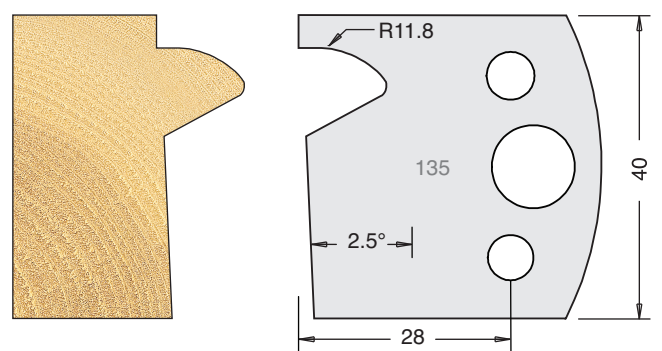

Knives	IT/33 135 40	£9.00
Limiters	IT/34 135 40	£8.50

NEW

All blades sold as a pair
All prices are exclusive of VAT