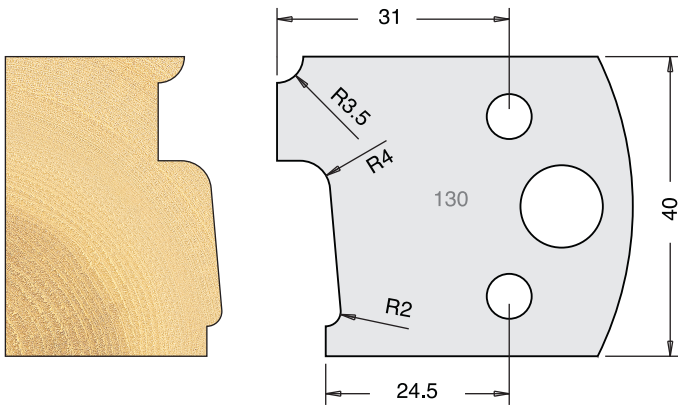

All drawings are actual size  
Profile drawing shows back of knife

**Tool Steel Multi Profile Cutters - 40x4mm**

Knives	IT/33 128 40	£9.00
Limiters	IT/34 128 40	£8.50

Knives	IT/33 129 40	£9.00
Limiters	IT/34 129 40	£8.50