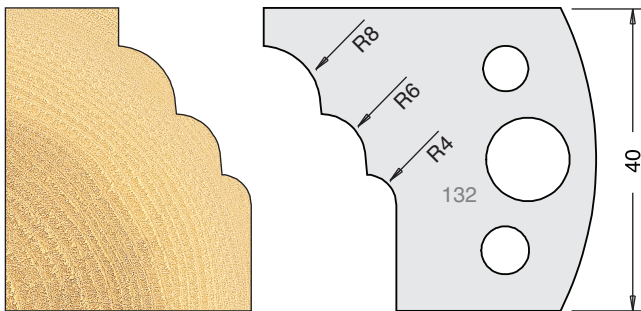

Knives	IT/33 132 40	£9.00
Limiters	IT/34 132 40	£8.50

NEW