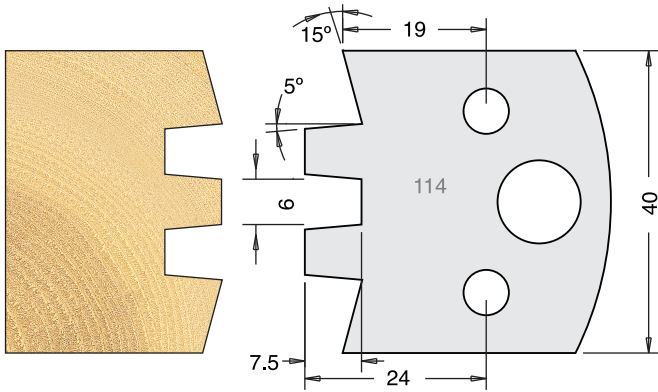

All drawings are actual size  
Profile drawing shows back of knife

### Tool Steel Multi Profile Cutters - 40x4mm

Knives	IT/33 112 40	£9.00
Limitors	IT/34 112 40	£8.50

Knives	IT/33 113 40	£9.00
Limitors	IT/34 113 40	£8.50

Knives	IT/33 114 40	£9.00
Limitors	IT/34 114 40	£8.50