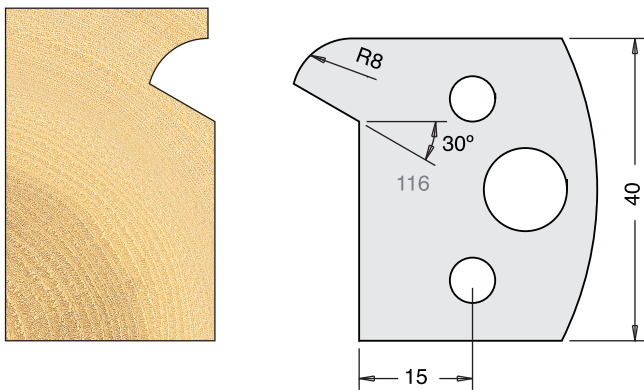

Knives	IT/33 116 40	£9.00
Limitors	IT/34 116 40	£8.50