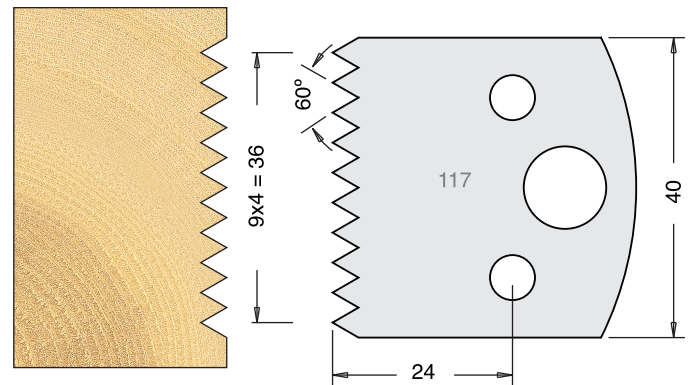

Knives	IT/33 117 40	£9.00
Limitors	IT/34 117 40	£8.50