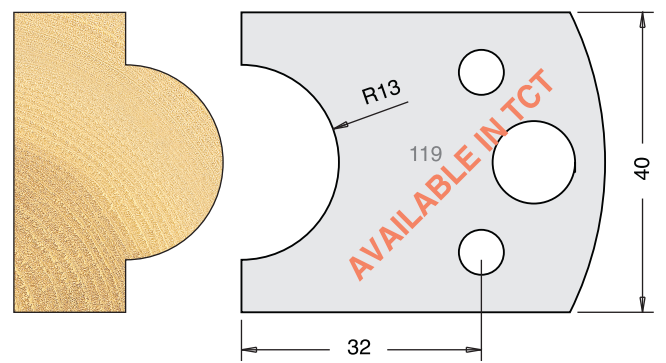

All drawings are actual size  
Profile drawing shows back of knife

Knives	IT/33 115 40	£9.00
Limitors	IT/34 115 40	£8.50

Knives	IT/33 116 40	£9.00
Limitors	IT/34 116 40	£8.50

Knives	IT/33 117 40	£9.00
Limitors	IT/34 117 40	£8.50

Knives	IT/33 118 40	£9.00
Limitors	IT/34 118 40	£8.50