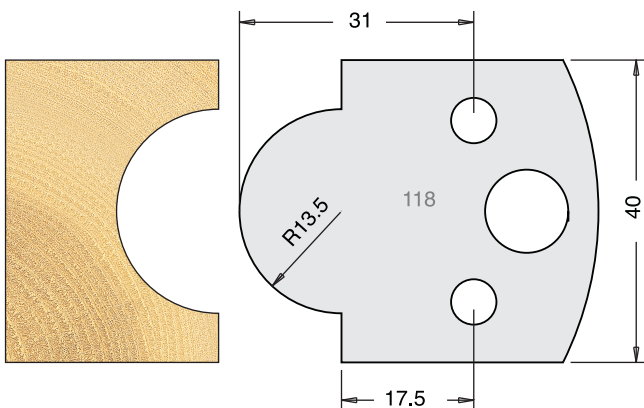

Knives	IT/33 118 40	£9.00
Limitors	IT/34 118 40	£8.50