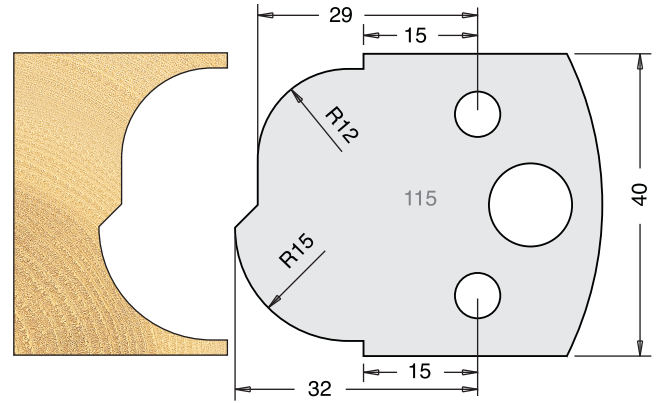

All drawings are actual size  
Profile drawing shows back of knife

### Tool Steel Multi Profile Cutters - 40x4mm

Knives	IT/33 112 40	£9.00
Limitors	IT/34 112 40	£8.50

Knives	IT/33 113 40	£9.00
Limitors	IT/34 113 40	£8.50

Knives	IT/33 114 40	£9.00
Limitors	IT/34 114 40	£8.50