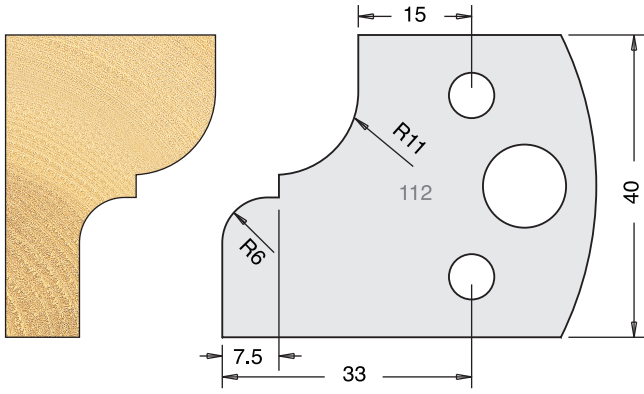

All drawings are actual size  
Profile drawing shows back of knife

### Tool Steel Multi Profile Cutters - 40x4mm

Knives	IT/33 112 40	£9.00
Limitors	IT/34 112 40	£8.50

Knives	IT/33 113 40	£9.00
Limitors	IT/34 113 40	£8.50

Knives	IT/33 114 40	£9.00
Limitors	IT/34 114 40	£8.50