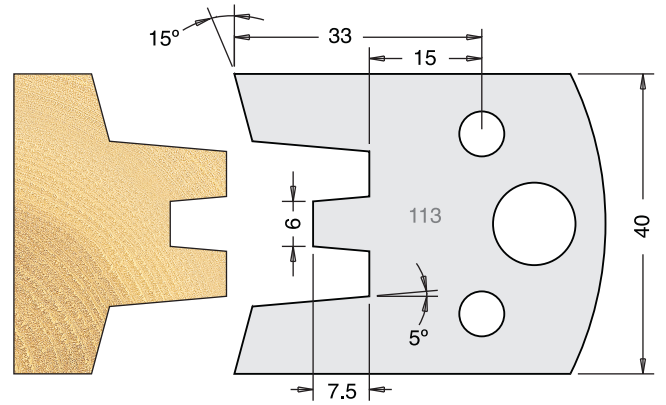

All drawings are actual size  
Profile drawing shows back of knife

### Tool Steel Multi Profile Cutters - 40x4mm

Knives	IT/33 112 40	£9.00
Limitors	IT/34 112 40	£8.50

Knives	IT/33 113 40	£9.00
Limitors	IT/34 113 40	£8.50

Knives	IT/33 114 40	£9.00
Limitors	IT/34 114 40	£8.50