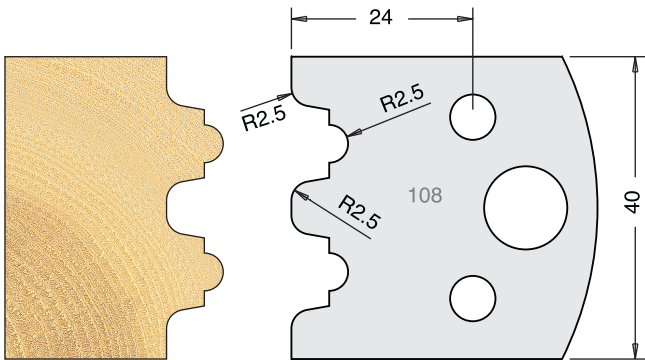

All drawings are actual size
Profile drawing shows back of knife

Tool Steel Multi Profile Cutters - 40x4mm

Knives	IT/33 104 40	£9.00
Limitors	IT/34 104 40	£8.50

Knives	IT/33 105 40	£9.00
Limitors	IT/34 105 40	£8.50

Knives	IT/33 106 40	£9.00
Limitors	IT/34 106 40	£8.50

Knives	IT/33 107 40	£9.00
Limitors	IT/34 107 40	£8.50

Knives	IT/33 108 40	£9.00
Limitors	IT/34 108 40	£8.50

Knives	IT/33 109 40	£9.00
Limitors	IT/34 109 40	£8.50