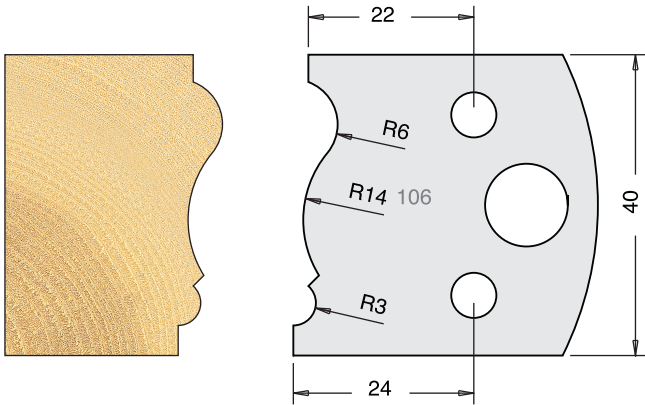

All drawings are actual size
Profile drawing shows back of knife

Tool Steel Multi Profile Cutters - 40x4mm

Knives	IT/33 104 40	£9.00
Limitors	IT/34 104 40	£8.50

Knives	IT/33 105 40	£9.00
Limitors	IT/34 105 40	£8.50