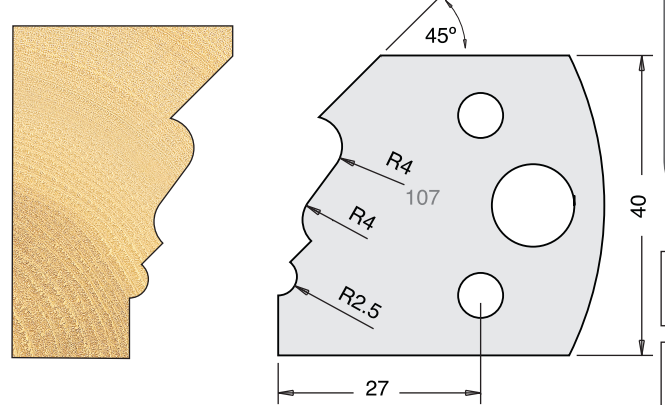

Knives	IT/33 107 40	£9.00
Limitors	IT/34 107 40	£8.50