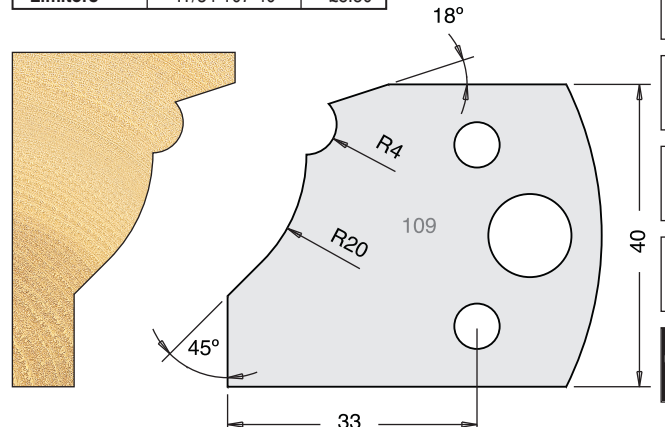

Knives	IT/33 109 40	£9.00
Limitors	IT/34 109 40	£8.50