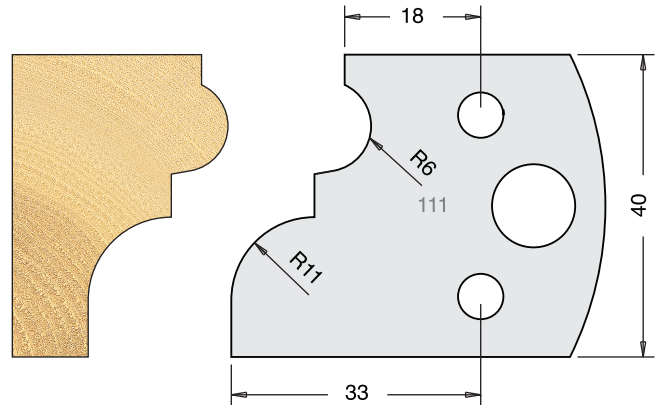

Knives	IT/33 111 40	£9.00
Limitors	IT/34 111 40	£8.50

All blades sold as a pair
All prices are exclusive of VAT