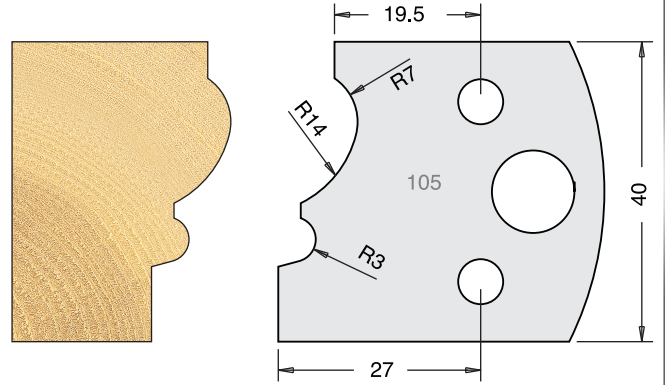

All drawings are actual size
Profile drawing shows back of knife

Tool Steel Multi Profile Cutters - 40x4mm

Knives	IT/33 104 40	£9.00
Limitors	IT/34 104 40	£8.50

Knives	IT/33 105 40	£9.00
Limitors	IT/34 105 40	£8.50