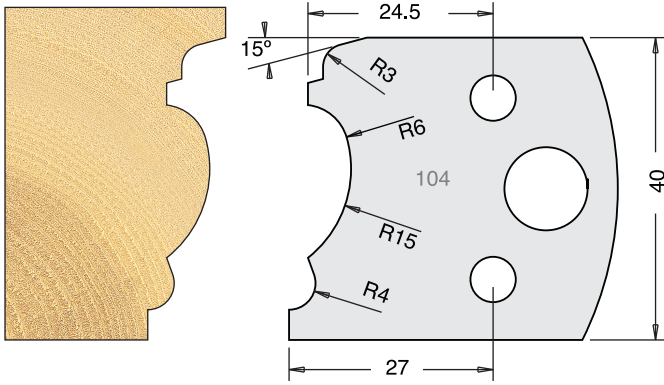

All drawings are actual size
Profile drawing shows back of knife

Tool Steel Multi Profile Cutters - 40x4mm

Knives	IT/33 104 40	£9.00
Limitors	IT/34 104 40	£8.50

Knives	IT/33 105 40	£9.00
Limitors	IT/34 105 40	£8.50