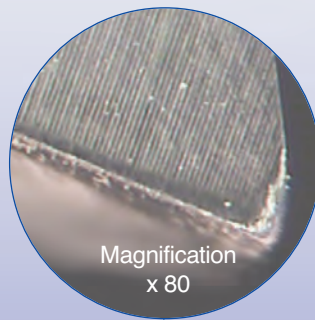

TCT
TUNGSTEN
CARBIDE
TIPPED

The Ultimate Sawing Blades

- Special dynamic balancing.
- Unique straightening operation.
- Long-lasting quality cut.
- Low noise level.
- Every panel saw documented with full traceability.
- Increased sharpness compared to industry standard.

See pages 9, 10, 11, 18 and 19.

Regular Tooth

MAX™ Tooth

Magnification x 80

Magnification x 80

100%

200%

Starting Point