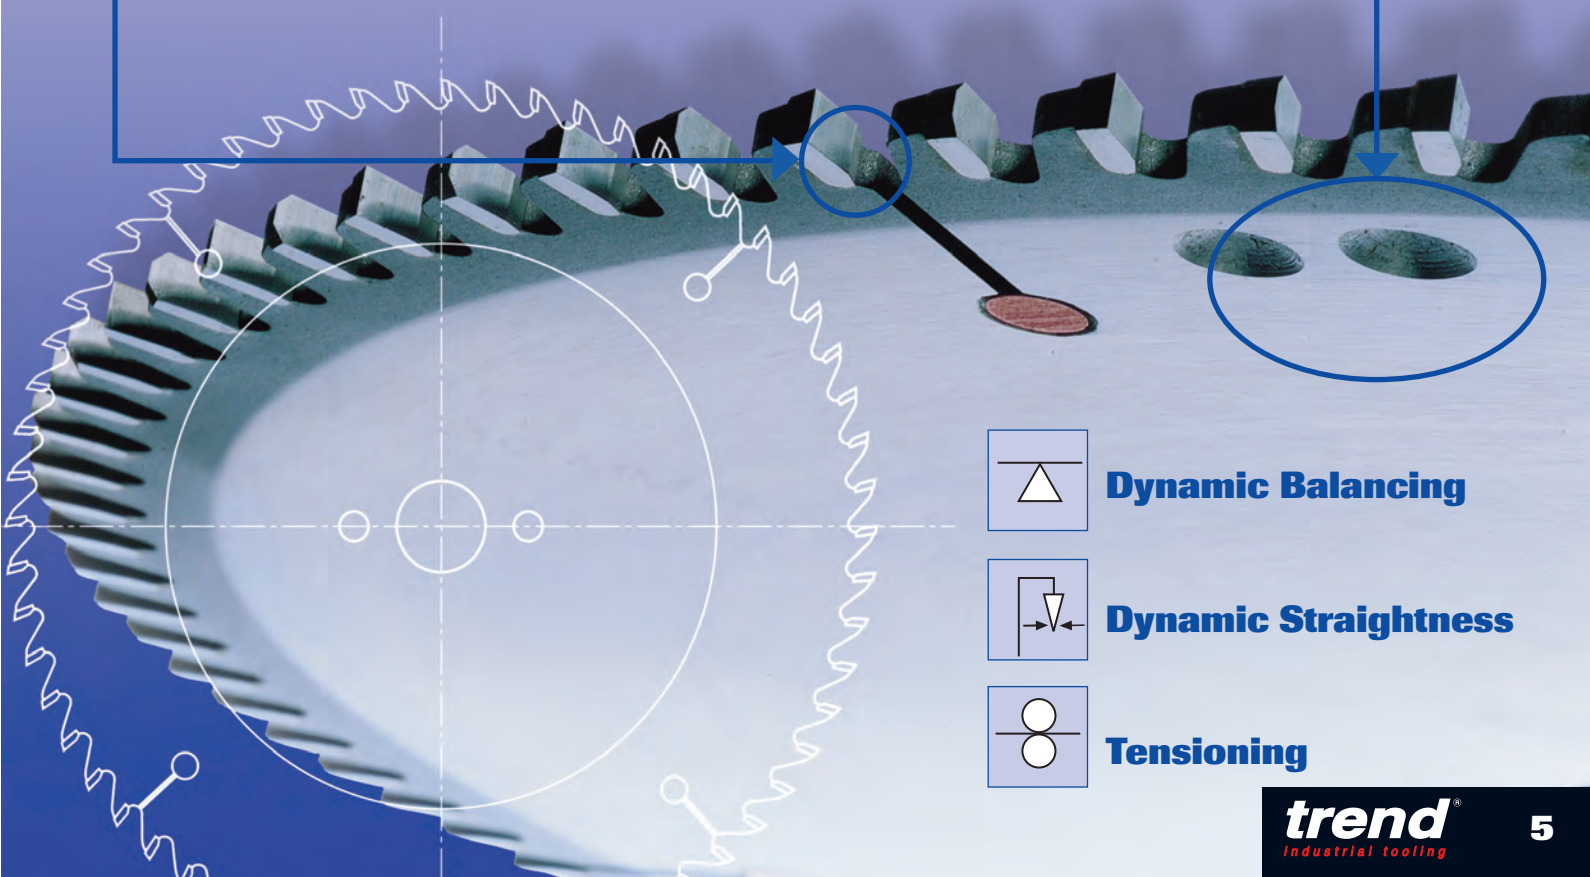

TCT
TUNGSTEN
CARBIDE
TIPPED

The Ultimate Sawing Blades

- Special dynamic balancing.
- Unique straightening operation.
- Long-lasting quality cut.
- Low noise level.
- Every panel saw documented with full traceability.
- Increased sharpness compared to industry standard.

See pages 9, 10, 11, 18 and 19.

Regular Tooth

MAX™ Tooth

Magnification x 80

Magnification x 80

100%

200%

Starting Point

Dynamic Balancing Marks

Dynamic Balancing

Dynamic Straightness

Tensioning